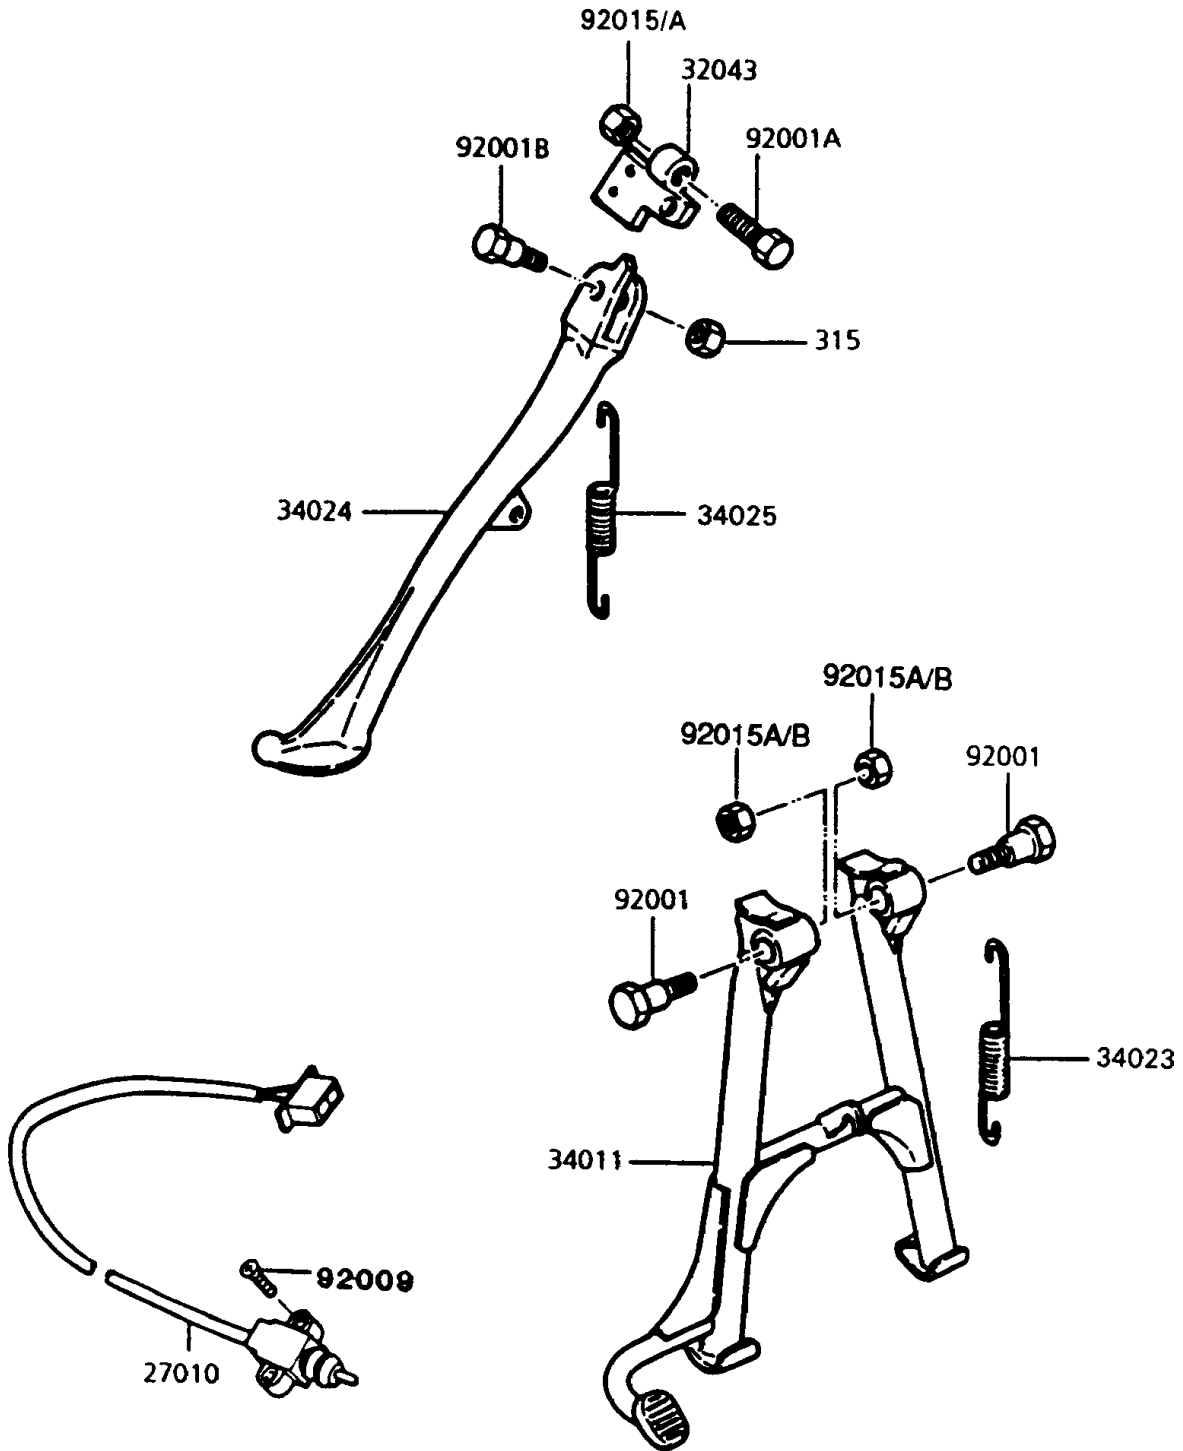

1995 Police 1000 PARTS DIAGRAM

Stand(s)

1995 Police 1000 PARTS LIST

Stand(s)

ITEM NAME	PART NUMBER	QUANTITY
SWITCH,SIDE STAND (Ref # 27010)	27010-1203	1
BRACKET-STAND,SIDE (Ref # 32043)	32043-1295	1
STAND-CENTER (Ref # 34011)	34011-1139	1
SPRING,CNT STAND (Ref # 34023)	34023-012	1
STAND-SIDE (Ref # 34024)	34024-1216	1
SPRING,STAND (Ref # 34025)	34025-005	1
BOLT,CENTER STAND (Ref # 92001)	92001-1214	2
BOLT,10X16 (Ref # 92001A)	92001-4013	1
BOLT,SIDE STAND (Ref # 92001B)	92001-4028	1
SCREW,5X20 (Ref # 92009)	92009-1359	2
NUT,LOCK,10MM (Ref # 92015A)	92015-1376	3
NUT-HEX-FINE,10MM (Ref # 315)	315B1000	1