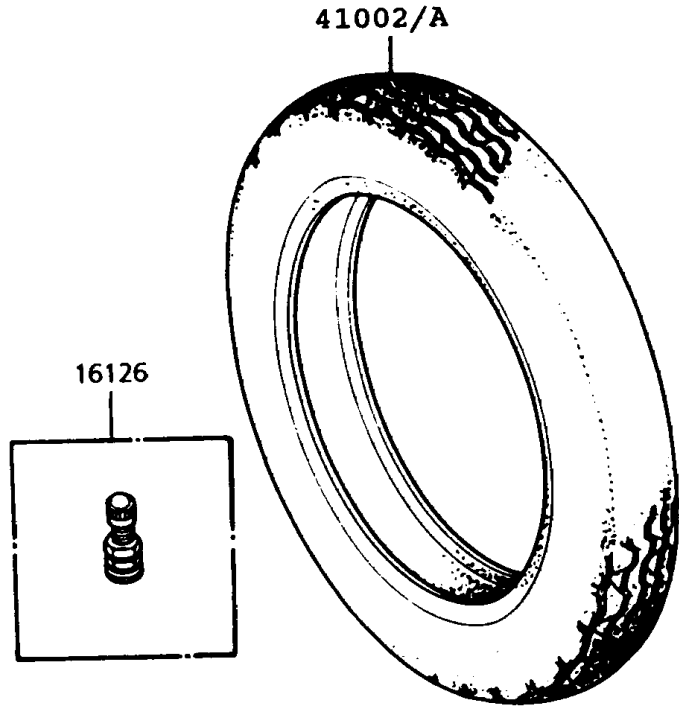

1992 Police 1000 PARTS DIAGRAM

Tires

1992 Police 1000 PARTS LIST

Tires

ITEM NAME	PART NUMBER	QUANTITY
VALVE,TIRE (Ref # 16126)	16126-1136	2
TIRE,FR,MN90-18 F16(D) (Ref # 41002B)	41002-4021	1
TIRE,RR,MR90-18 K327M(D) (Ref # 41002C)	41002-4022	1
BALANCER-WHEEL,5G (Ref # 41075)	41075-005	AR
BALANCER-WHEEL,10G (Ref # 41075A)	41075-006	AR
BALANCER-WHEEL,20G (Ref # 41075B)	41075-007	AR
BALANCER-WHEEL,30G (Ref # 41075C)	41075-008	AR