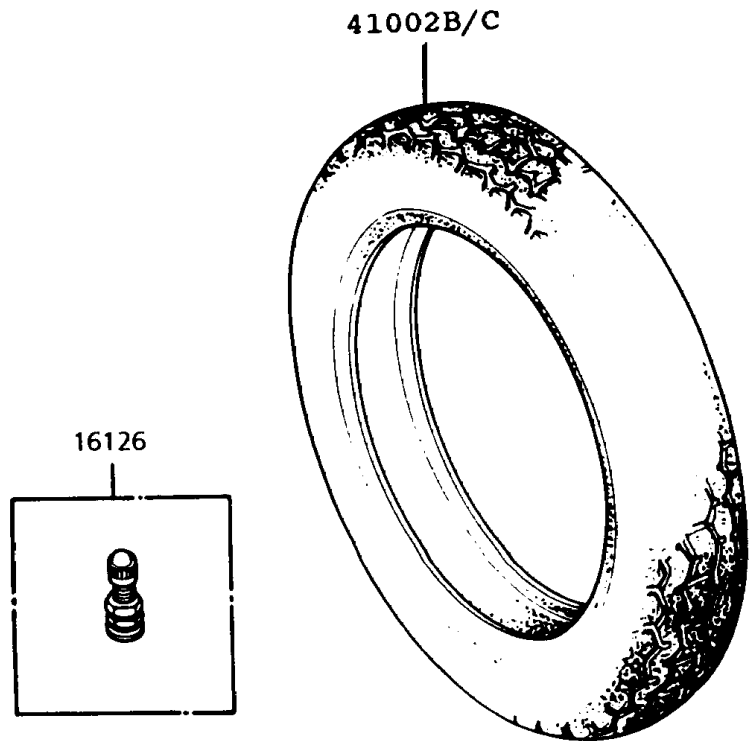

1992 Police 1000 PARTS DIAGRAM

Tires

1992 Police 1000 PARTS LIST

Tires

ITEM NAME	PART NUMBER	QUANTITY
VALVE,TIRE (Ref # 16126)	16126-1136	2
TIRE,FR,MN90-18 F16(D) (Ref # 41002B)	41002-4021	1
TIRE,RR,MR90-18 K327M(D) (Ref # 41002C)	41002-4022	1
BALANCER-WHEEL,5G (Ref # 41075)	41075-005	AR
BALANCER-WHEEL,10G (Ref # 41075A)	41075-006	AR
BALANCER-WHEEL,20G (Ref # 41075B)	41075-007	AR
BALANCER-WHEEL,30G (Ref # 41075C)	41075-008	AR