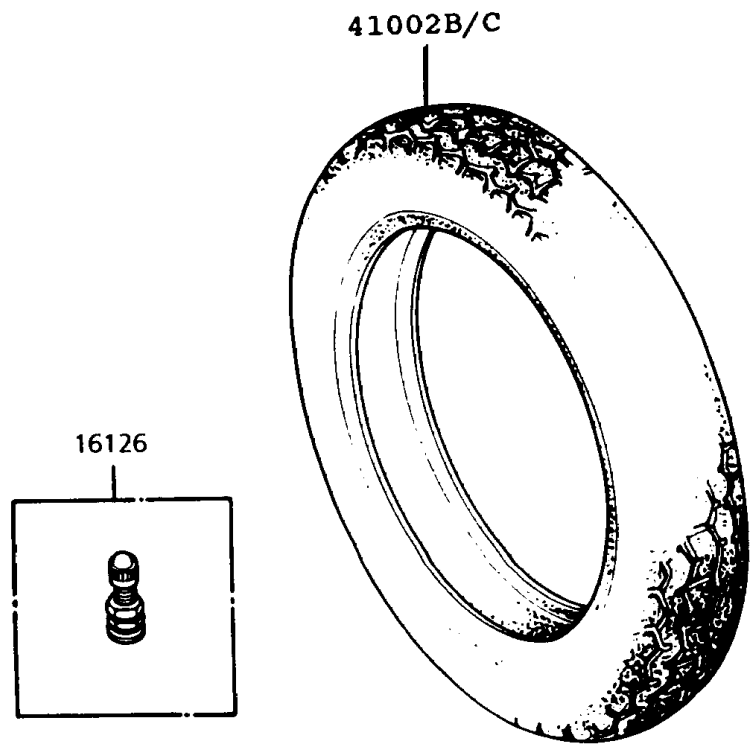

# 1993 Police 1000 PARTS DIAGRAM

Tires

# 1993 Police 1000 PARTS LIST

## Tires

ITEM NAME	PART NUMBER	QUANTITY
VALVE,TIRE (Ref # 16126)	16126-1136	2
TIRE,FR,MN90-18 F16(D) (Ref # 41002B)	41002-4021	1
TIRE,RR,MR90-18 K327M(D) (Ref # 41002C)	41002-4022	1
BALANCER-WHEEL,5G (Ref # 41075)	41075-005	AR
BALANCER-WHEEL,10G (Ref # 41075A)	41075-006	AR
BALANCER-WHEEL,20G (Ref # 41075B)	41075-007	AR
BALANCER-WHEEL,30G (Ref # 41075C)	41075-008	AR