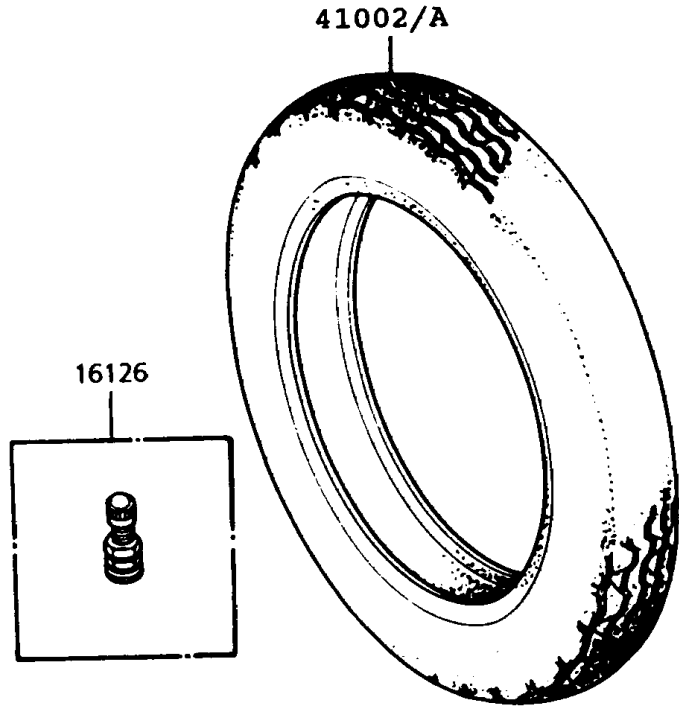

1993 Police 1000 PARTS DIAGRAM

Tires

1993 Police 1000 PARTS LIST

Tires

ITEM NAME	PART NUMBER	QUANTITY
VALVE,TIRE (Ref # 16126)	16126-1136	2
TIRE,FR,MN90-18 F16(D) (Ref # 41002B)	41002-4021	1
TIRE,RR,MR90-18 K327M(D) (Ref # 41002C)	41002-4022	1
BALANCER-WHEEL,5G (Ref # 41075)	41075-005	AR
BALANCER-WHEEL,10G (Ref # 41075A)	41075-006	AR
BALANCER-WHEEL,20G (Ref # 41075B)	41075-007	AR
BALANCER-WHEEL,30G (Ref # 41075C)	41075-008	AR