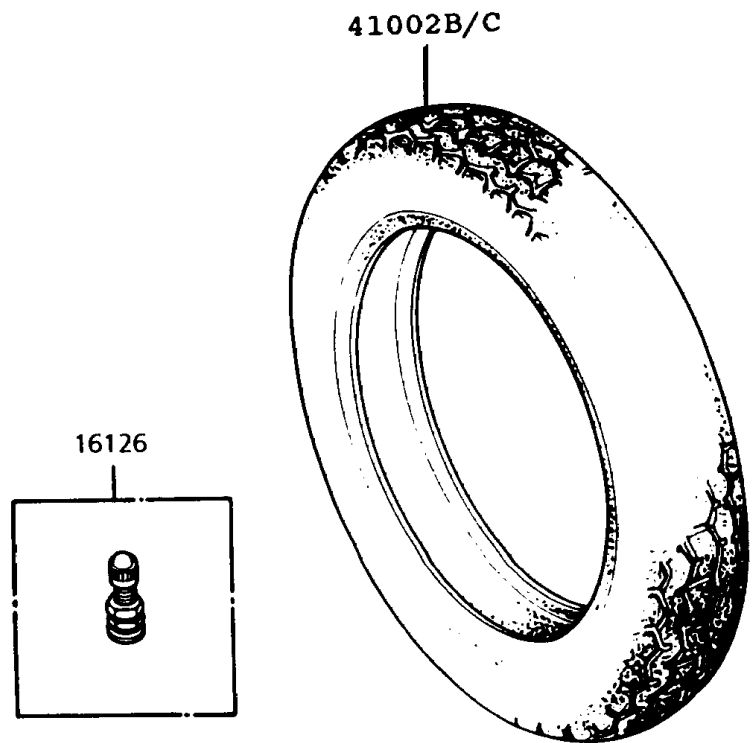

1993 Police 1000 PARTS DIAGRAM

Tires

1993 Police 1000 PARTS LIST

Tires

ITEM NAME	PART NUMBER	QUANTITY
VALVE,TIRE (Ref # 16126)	16126-1136	2
TIRE,FR,MN90-18 F16(D) (Ref # 41002B)	41002-4021	1
TIRE,RR,MR90-18 K327M(D) (Ref # 41002C)	41002-4022	1
BALANCER-WHEEL,5G (Ref # 41075)	41075-005	AR
BALANCER-WHEEL,10G (Ref # 41075A)	41075-006	AR
BALANCER-WHEEL,20G (Ref # 41075B)	41075-007	AR
BALANCER-WHEEL,30G (Ref # 41075C)	41075-008	AR