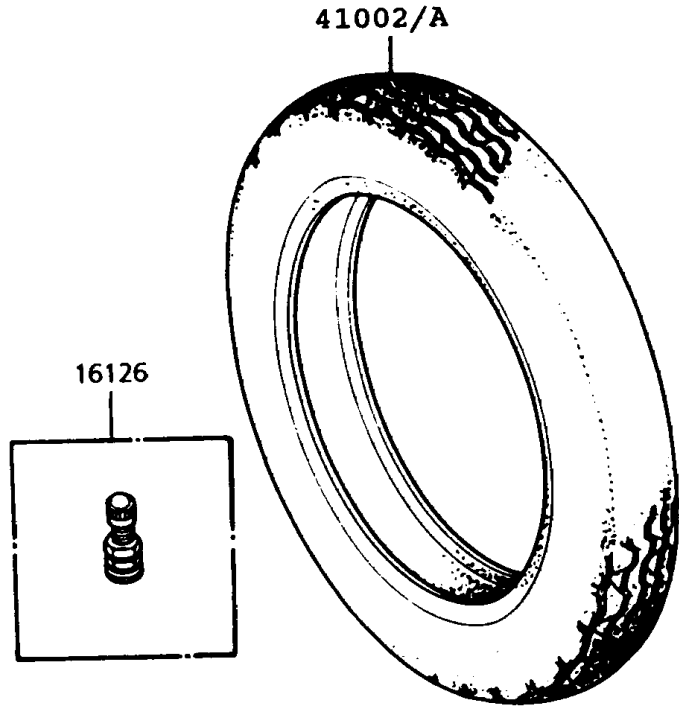

# 1993 Police 1000 PARTS DIAGRAM

Tires

# 1993 Police 1000 PARTS LIST

## Tires

ITEM NAME	PART NUMBER	QUANTITY
VALVE,TIRE (Ref # 16126)	16126-1136	2
TIRE,FR,MN90-18 F16(D) (Ref # 41002B)	41002-4021	1
TIRE,RR,MR90-18 K327M(D) (Ref # 41002C)	41002-4022	1
BALANCER-WHEEL,5G (Ref # 41075)	41075-005	AR
BALANCER-WHEEL,10G (Ref # 41075A)	41075-006	AR
BALANCER-WHEEL,20G (Ref # 41075B)	41075-007	AR
BALANCER-WHEEL,30G (Ref # 41075C)	41075-008	AR