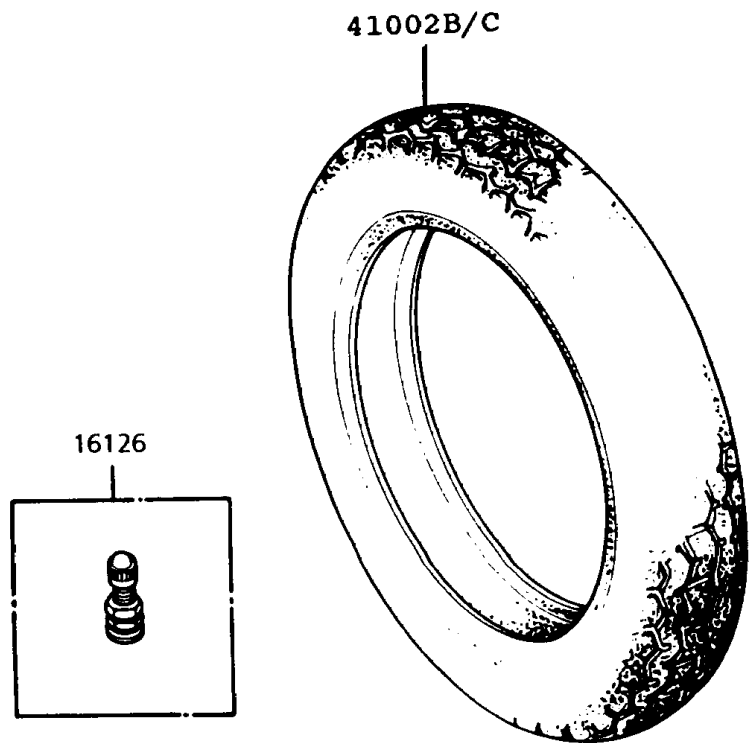

1994 Police 1000 PARTS DIAGRAM

Tires

1994 Police 1000 PARTS LIST

Tires

ITEM NAME	PART NUMBER	QUANTITY
VALVE,TIRE (Ref # 16126)	16126-1136	2
TIRE,FR,MN90-18 65H,F16(D) (Ref # 41002)	41002-1967	1
TIRE,RR,MR90-18 71H,K327M(D) (Ref # 41002A)	41002-1968	1
BALANCER-WHEEL,5G (Ref # 41075)	41075-005	AR
BALANCER-WHEEL,10G (Ref # 41075A)	41075-006	AR
BALANCER-WHEEL,20G (Ref # 41075B)	41075-007	AR
BALANCER-WHEEL,30G (Ref # 41075C)	41075-008	AR