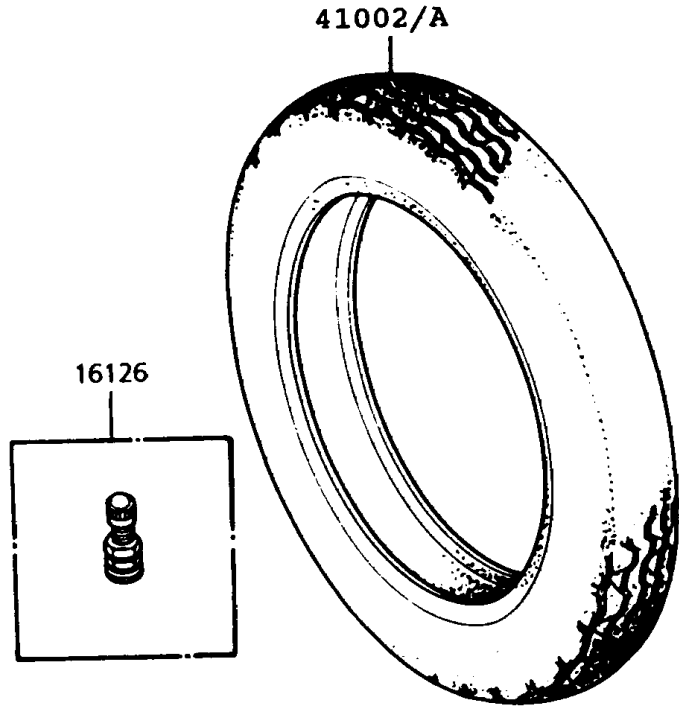

1994 Police 1000 PARTS DIAGRAM

Tires

1994 Police 1000 PARTS LIST

Tires

ITEM NAME	PART NUMBER	QUANTITY
VALVE,TIRE (Ref # 16126)	16126-1136	2
TIRE,FR,MN90-18 65H,F16(D) (Ref # 41002)	41002-1967	1
TIRE,RR,MR90-18 71H,K327M(D) (Ref # 41002A)	41002-1968	1
BALANCER-WHEEL,5G (Ref # 41075)	41075-005	AR
BALANCER-WHEEL,10G (Ref # 41075A)	41075-006	AR
BALANCER-WHEEL,20G (Ref # 41075B)	41075-007	AR
BALANCER-WHEEL,30G (Ref # 41075C)	41075-008	AR