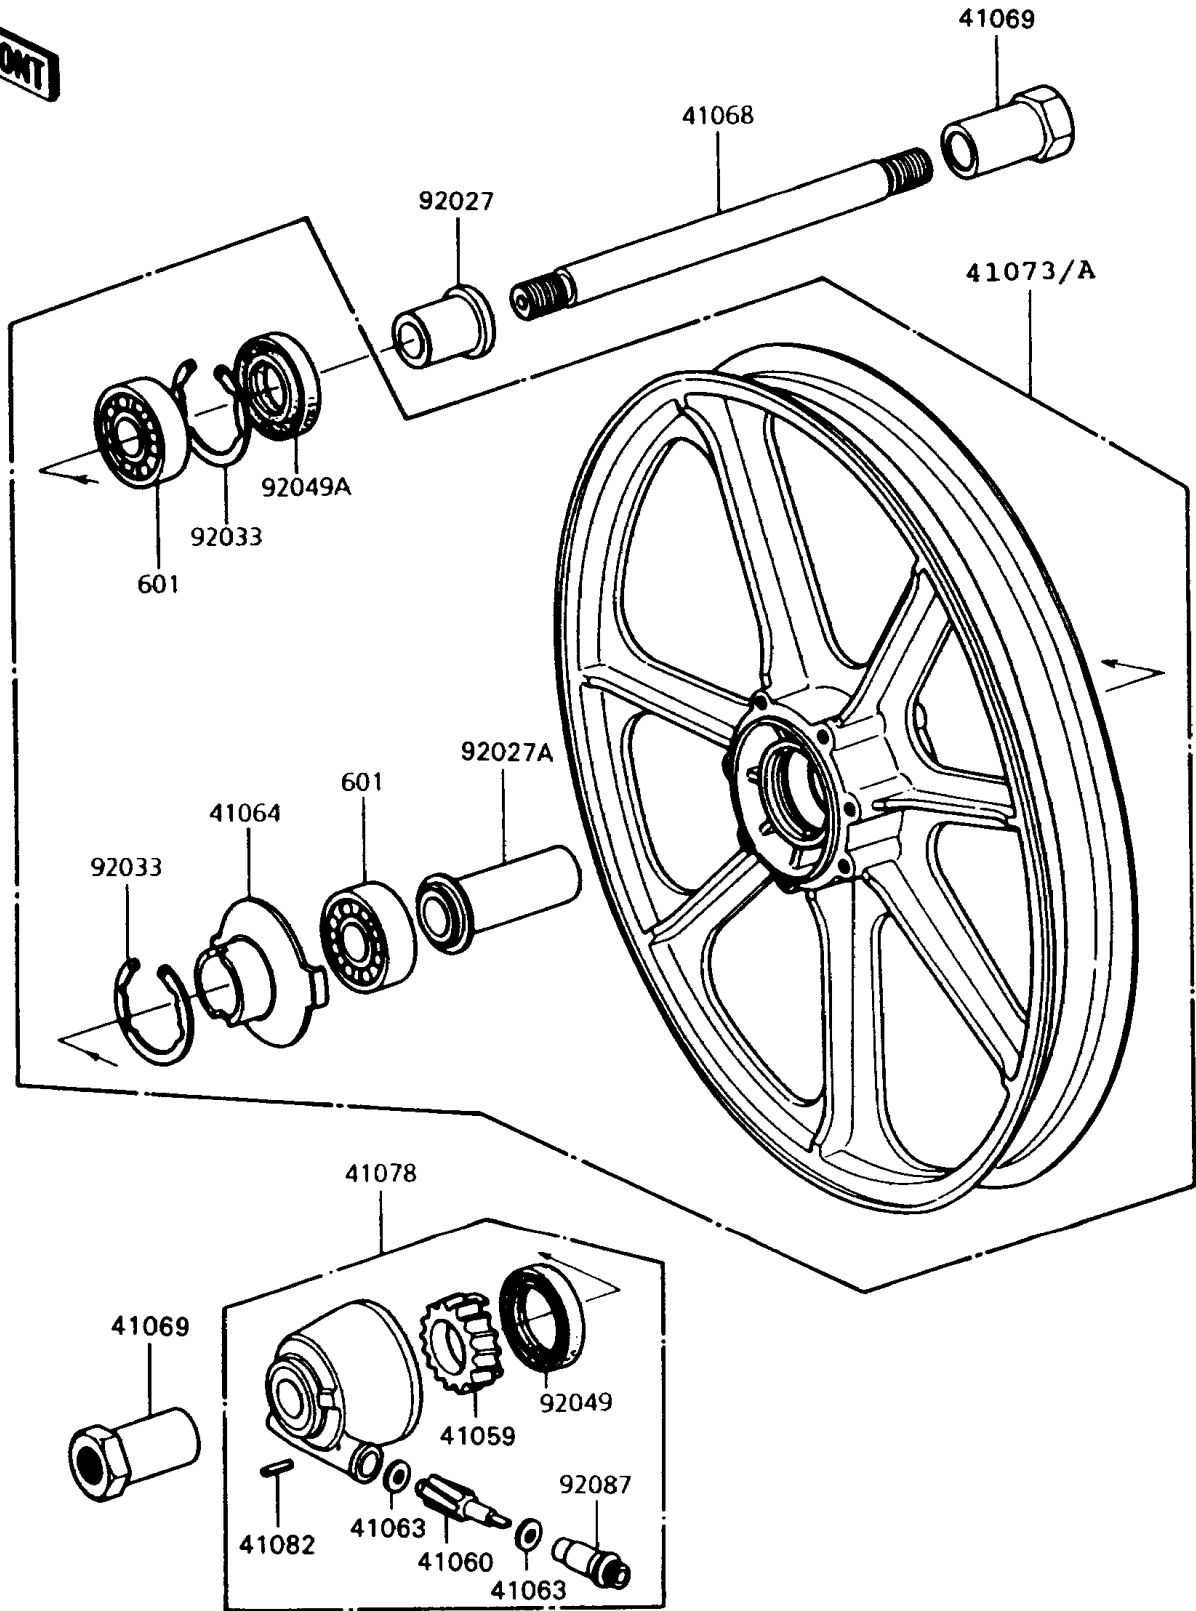

1992 Police 1000 PARTS DIAGRAM

Front Wheel

1992 Police 1000 PARTS LIST

Front Wheel

ITEM NAME	PART NUMBER	QUANTITY
GEAR-METER SCREW,26T (Ref # 41059)	41059-026	1
GEAR-METER SCREW,9T (Ref # 41060)	41060-1016	1
WASHER,5.1X9X0.4 (Ref # 41063)	41063-001	2
RECEIVER-SPEEDOMETER (Ref # 41064)	41064-1006	1
AXLE,FR,L=259 (Ref # 41068)	41068-1072	1
COLLAR,FRONT AXLE (Ref # 41069)	41069-031	2
WHEEL-ASSY,FR,SOLID,F.BLACK (Ref # 41073)	41073-1202-21	1
CASE-ASSY-METER GEAR (Ref # 41078)	41078-1013	1
PIN,SPRING (Ref # 41082)	41082-001	1
COLLAR,L=30 (Ref # 92027)	92027-1225	1
COLLAR,FR HUB,L=80 (Ref # 92027A)	92027-1437	1
RING-SNAP,42MM (Ref # 92033)	92033-1041	2
SEAL-OIL,BJN30427-C3 (Ref # 92049)	92049-1057	1
SEAL-OIL,BJN22425 (Ref # 92049A)	92049-1058	1
BUSHING-METER GEAR (Ref # 92087)	92087-1002	1
BEARING-BALL,#6302UG (Ref # 601)	601B6302UG	2