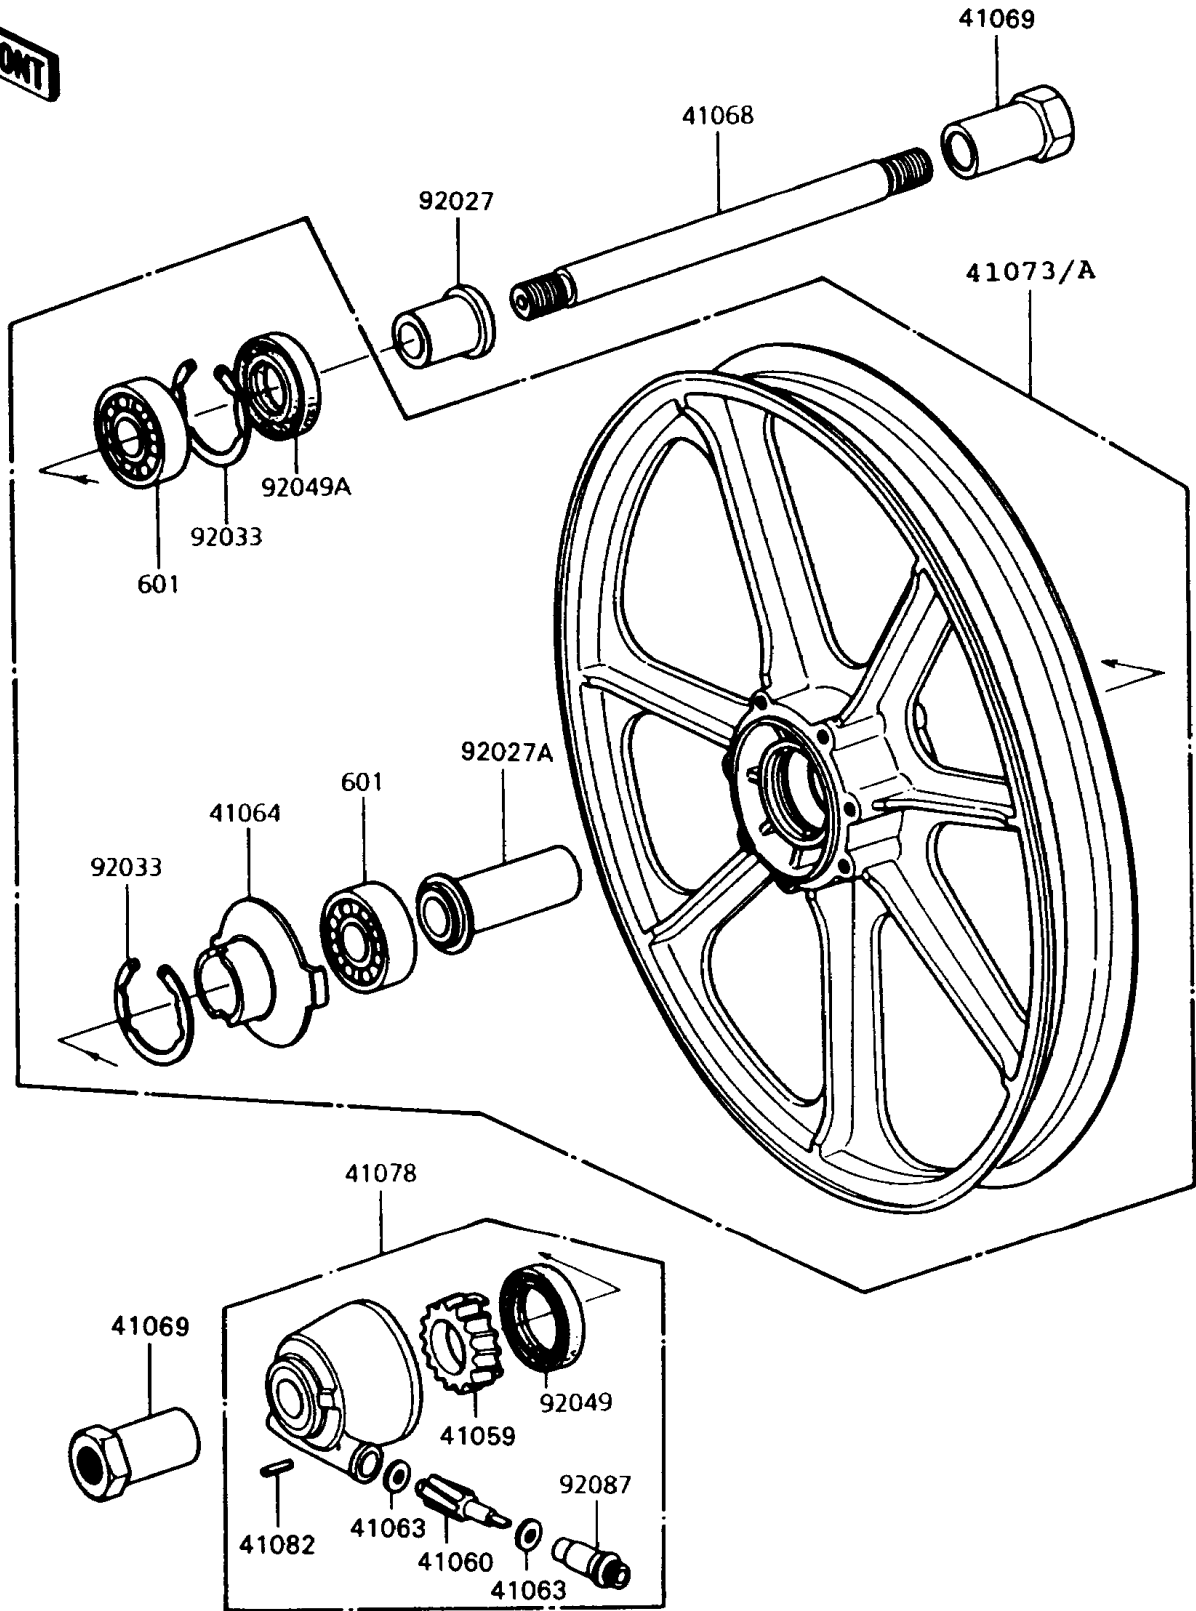

1994 Police 1000 PARTS DIAGRAM

Front Wheel

1994 Police 1000 PARTS LIST

Front Wheel

ITEM NAME	PART NUMBER	QUANTITY
GEAR-METER SCREW,26T (Ref # 41059)	41059-026	1
GEAR-METER SCREW,9T (Ref # 41060)	41060-1016	1
WASHER,5.1X9X0.4 (Ref # 41063)	41063-001	2
RECEIVER-SPEEDOMETER (Ref # 41064)	41064-1006	1
AXLE,FR,L=259 (Ref # 41068)	41068-1072	1
COLLAR,FRONT AXLE (Ref # 41069)	41069-031	2
WHEEL-ASSY,FR,P.C.GRAY (Ref # 41073A)	41073-1550-DH	1
CASE-ASSY-METER GEAR (Ref # 41078)	41078-1013	1
PIN,SPRING (Ref # 41082)	41082-001	1
COLLAR,L=30 (Ref # 92027)	92027-1225	1
COLLAR,FR HUB,L=80 (Ref # 92027A)	92027-1437	1
RING-SNAP,42MM (Ref # 92033)	92033-1041	2
SEAL-OIL,BJN30427-C3 (Ref # 92049)	92049-1057	1
SEAL-OIL,BJN22425 (Ref # 92049A)	92049-1058	1
BUSHING-METER GEAR (Ref # 92087)	92087-1002	1
BEARING-BALL,#6302UG (Ref # 601)	601B6302UG	2