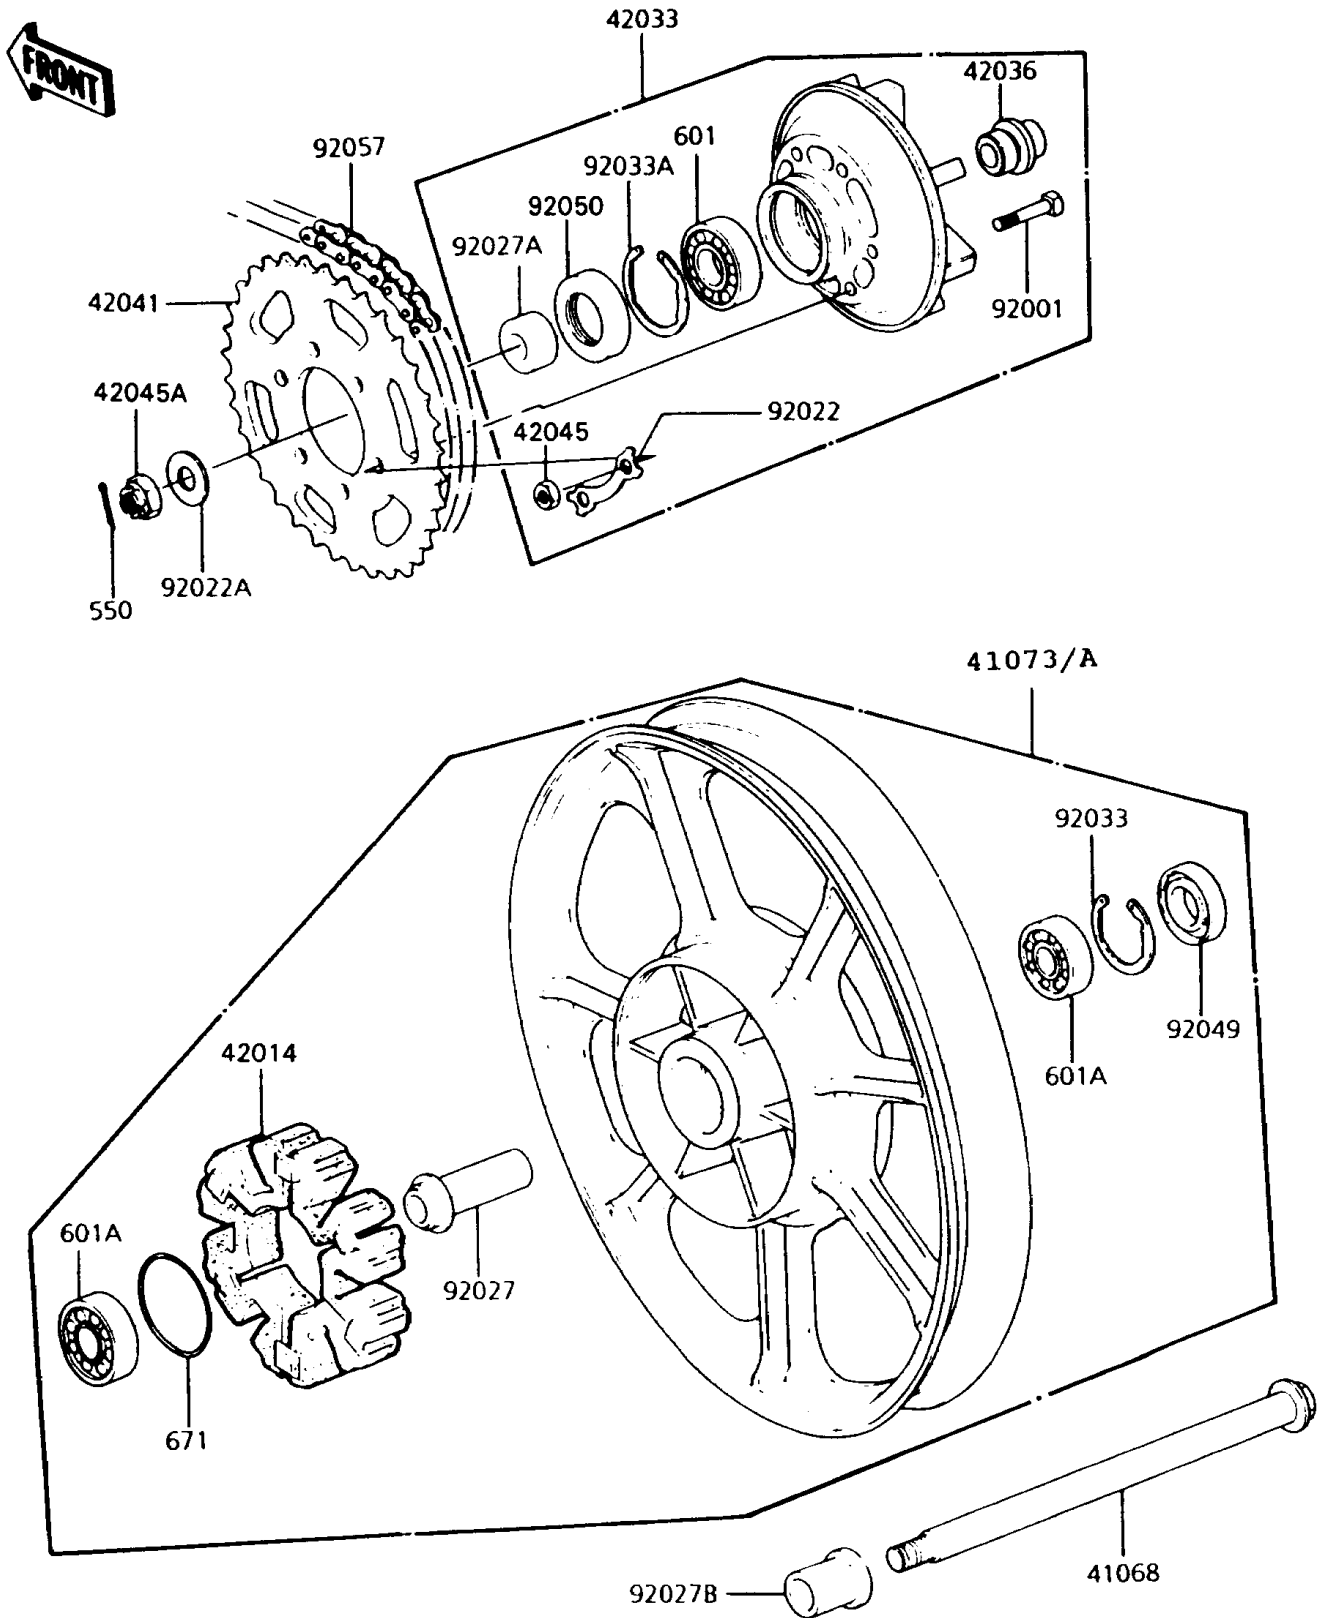

# 1992 Police 1000 PARTS DIAGRAM

Rear Wheel/Chain

# 1992 Police 1000 PARTS LIST

## Rear Wheel/Chain

ITEM NAME	PART NUMBER	QUANTITY
AXLE,RR,L=300 (Ref # 41068)	41068-1087	1
WHEEL-ASSY,RR,SOLID,F.BLACK (Ref # 41073)	41073-1141-21	1
DAMPER,RR HUB SHOCK,"1000" (Ref # 42014)	42014-033	1
COUPLING-ASSY,RR HUB (Ref # 42033)	42033-1024	1
SLEEVE,L=33 (Ref # 42036)	42036-1039	1
SPROCKET-HUB,41T (Ref # 42041)	42041-1058	1
NUT,10MM (Ref # 42045)	42045-005	6
NUT,CASTLE,18MM (Ref # 42045A)	42045-018	1
BOLT,10X41 (Ref # 92001)	92001-161	6
WASHER,LOCK (Ref # 92022)	92022-1212	3
WASHER,20.3X34X4.5 (Ref # 92022A)	92022-248	1
COLLAR,L=89.5 (Ref # 92027)	92027-1286	1
COLLAR,20X40X16.5 (Ref # 92027A)	92027-1287	1
COLLAR,L=31 (Ref # 92027B)	92027-1288	1
RING-SNAP,52MM (Ref # 92033)	92033-1043	1
RING-SNAP,62MM (Ref # 92033A)	92033-1044	1
SEAL-OIL,28X52X5 (Ref # 92049)	92049-1061	1
SEAL-OIL,AJN40627 (Ref # 92050)	92050-027	1
CHAIN,DRIVE,EK630SZDOX98L (Ref # 92057)	92057-1067	1
PIN-COTTER,4.0X35 (Ref # 550)	550D4035	1
BEARING-BALL,#6206G2 (Ref # 601)	601B6206G	1
BEARING-BALL,#6304UUC3 (Ref # 601A)	601B6304UU	2
O RING,65MM (Ref # 671)	671B2565	1