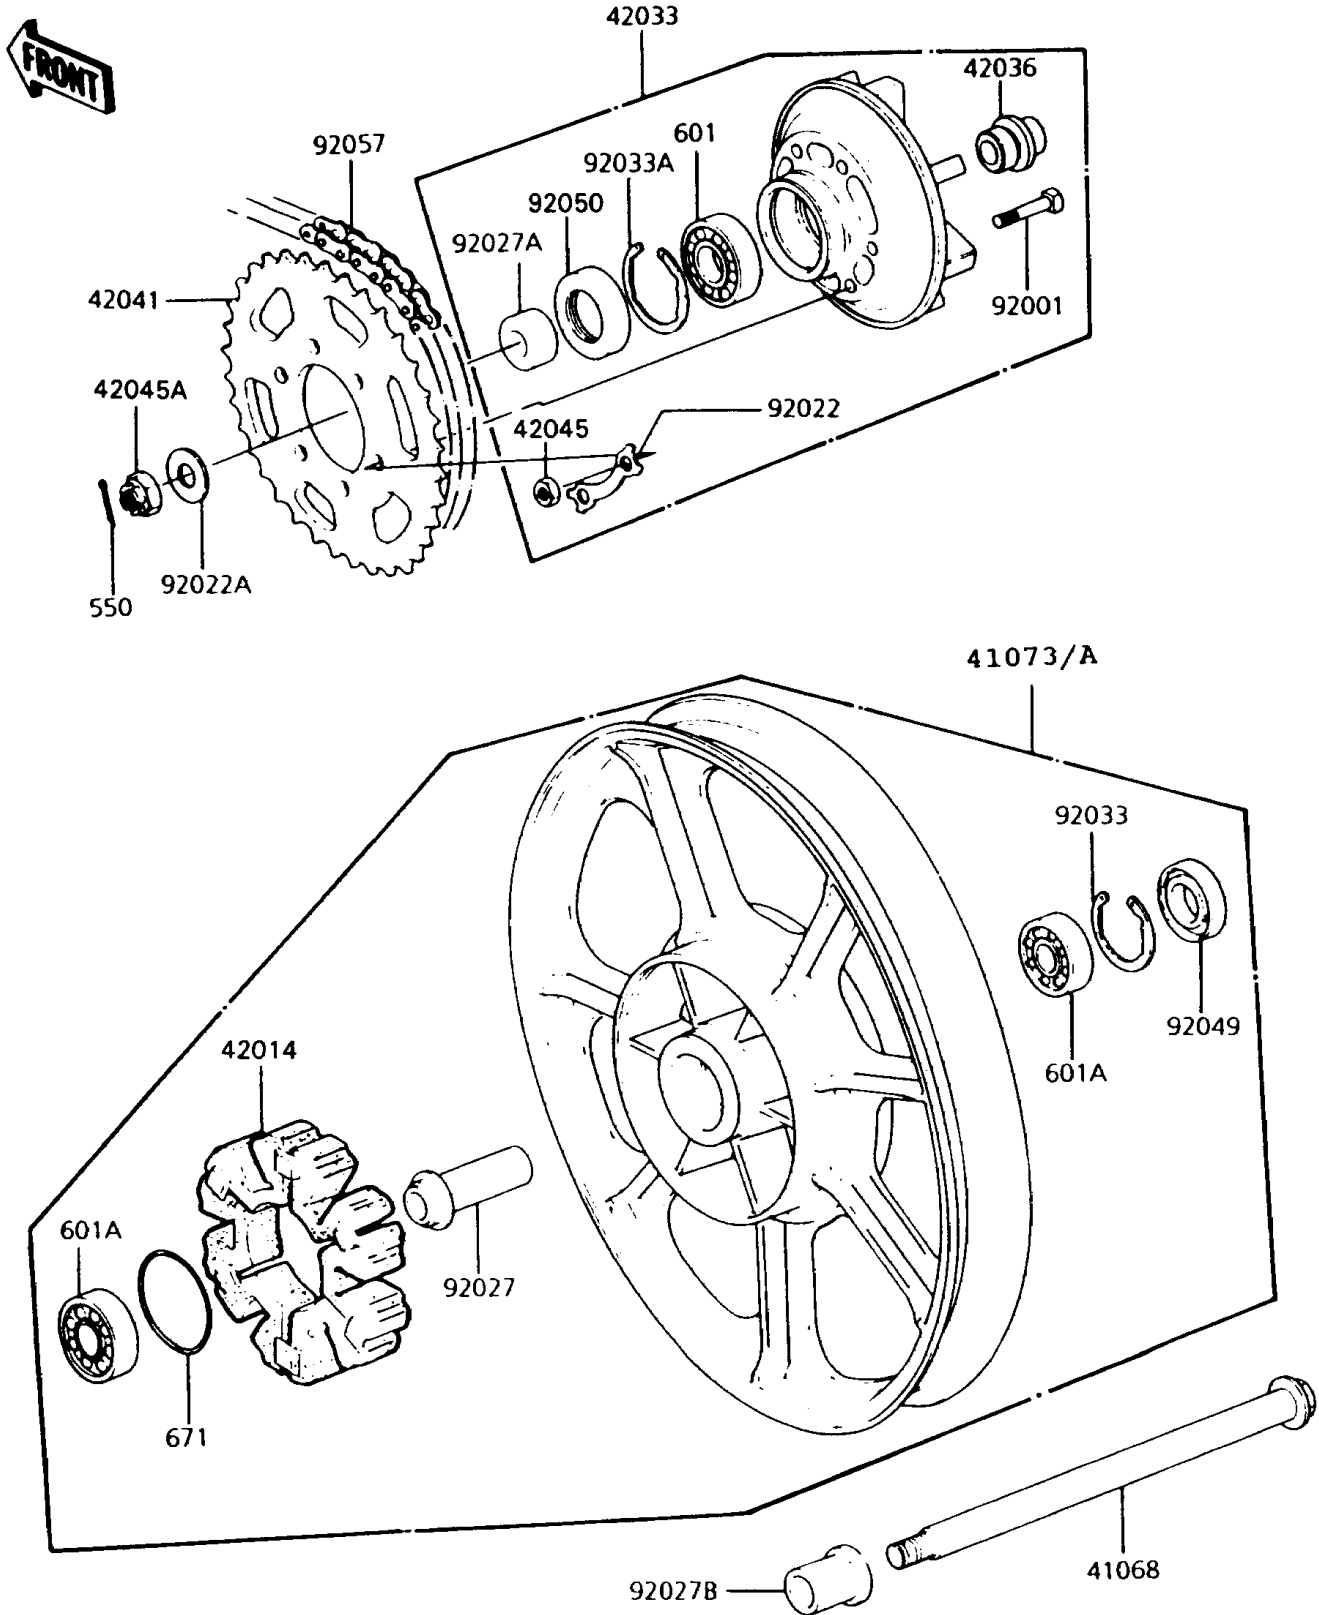

1993 Police 1000 PARTS DIAGRAM

Rear Wheel/Chain

1993 Police 1000 PARTS LIST

Rear Wheel/Chain

ITEM NAME	PART NUMBER	QUANTITY
AXLE,RR,L=300 (Ref # 41068)	41068-1087	1
WHEEL-ASSY,RR,SOLID,F.BLACK (Ref # 41073)	41073-1141-21	1
DAMPER,RR HUB SHOCK,"1000" (Ref # 42014)	42014-033	1
COUPLING-ASSY,RR HUB (Ref # 42033)	42033-1024	1
SLEEVE,L=33 (Ref # 42036)	42036-1039	1
SPROCKET-HUB,41T (Ref # 42041)	42041-1058	1
NUT,10MM (Ref # 42045)	42045-005	6
NUT,CASTLE,18MM (Ref # 42045A)	42045-018	1
BOLT,10X41 (Ref # 92001)	92001-161	6
WASHER,LOCK (Ref # 92022)	92022-1212	3
WASHER,20.3X34X4.5 (Ref # 92022A)	92022-248	1
COLLAR,L=89.5 (Ref # 92027)	92027-1286	1
COLLAR,20X40X16.5 (Ref # 92027A)	92027-1287	1
COLLAR,L=31 (Ref # 92027B)	92027-1288	1
RING-SNAP,52MM (Ref # 92033)	92033-1043	1
RING-SNAP,62MM (Ref # 92033A)	92033-1044	1
SEAL-OIL,28X52X5 (Ref # 92049)	92049-1061	1
SEAL-OIL,AJN40627 (Ref # 92050)	92050-027	1
CHAIN,DRIVE,EK630SZDOX98L (Ref # 92057)	92057-1067	1
PIN-COTTER,4.0X35 (Ref # 550)	550D4035	1
BEARING-BALL,#6206G2 (Ref # 601)	601B6206G	1
BEARING-BALL,#6304UUC3 (Ref # 601A)	601B6304UU	2
O RING,65MM (Ref # 671)	671B2565	1