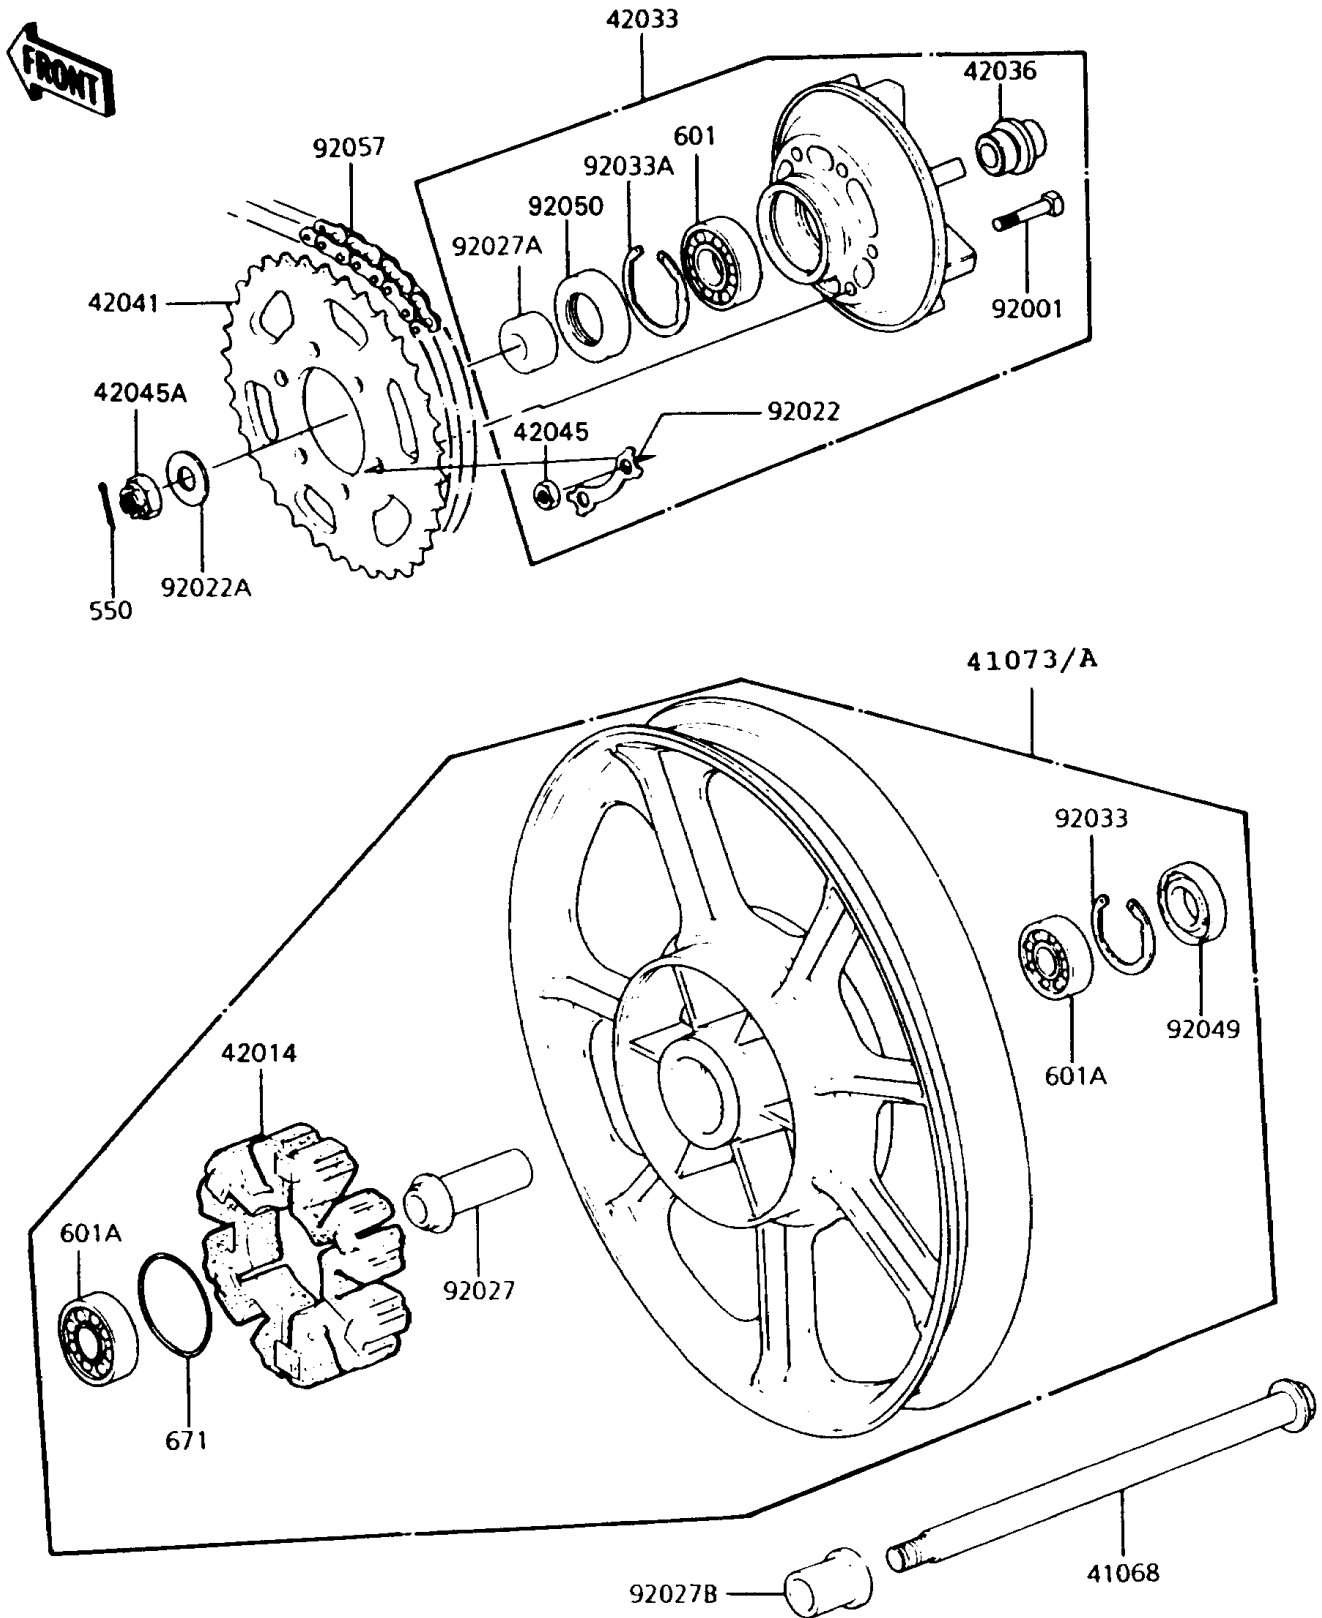

# 1993 Police 1000 PARTS DIAGRAM

Rear Wheel/Chain

# 1993 Police 1000 PARTS LIST

## Rear Wheel/Chain

ITEM NAME	PART NUMBER	QUANTITY
AXLE,RR,L=300 (Ref # 41068)	41068-1087	1
WHEEL-ASSY,RR,SOLID,F.BLACK (Ref # 41073)	41073-1141-21	1
DAMPER,RR HUB SHOCK,"1000" (Ref # 42014)	42014-033	1
COUPLING-ASSY,RR HUB (Ref # 42033)	42033-1024	1
SLEEVE,L=33 (Ref # 42036)	42036-1039	1
SPROCKET-HUB,41T (Ref # 42041)	42041-1058	1
NUT,10MM (Ref # 42045)	42045-005	6
NUT,CASTLE,18MM (Ref # 42045A)	42045-018	1
BOLT,10X41 (Ref # 92001)	92001-161	6
WASHER,LOCK (Ref # 92022)	92022-1212	3
WASHER,20.3X34X4.5 (Ref # 92022A)	92022-248	1
COLLAR,L=89.5 (Ref # 92027)	92027-1286	1
COLLAR,20X40X16.5 (Ref # 92027A)	92027-1287	1
COLLAR,L=31 (Ref # 92027B)	92027-1288	1
RING-SNAP,52MM (Ref # 92033)	92033-1043	1
RING-SNAP,62MM (Ref # 92033A)	92033-1044	1
SEAL-OIL,28X52X5 (Ref # 92049)	92049-1061	1
SEAL-OIL,AJN40627 (Ref # 92050)	92050-027	1
CHAIN,DRIVE,EK630SZDOX98L (Ref # 92057)	92057-1067	1
PIN-COTTER,4.0X35 (Ref # 550)	550D4035	1
BEARING-BALL,#6206G2 (Ref # 601)	601B6206G	1
BEARING-BALL,#6304UUC3 (Ref # 601A)	601B6304UU	2
O RING,65MM (Ref # 671)	671B2565	1