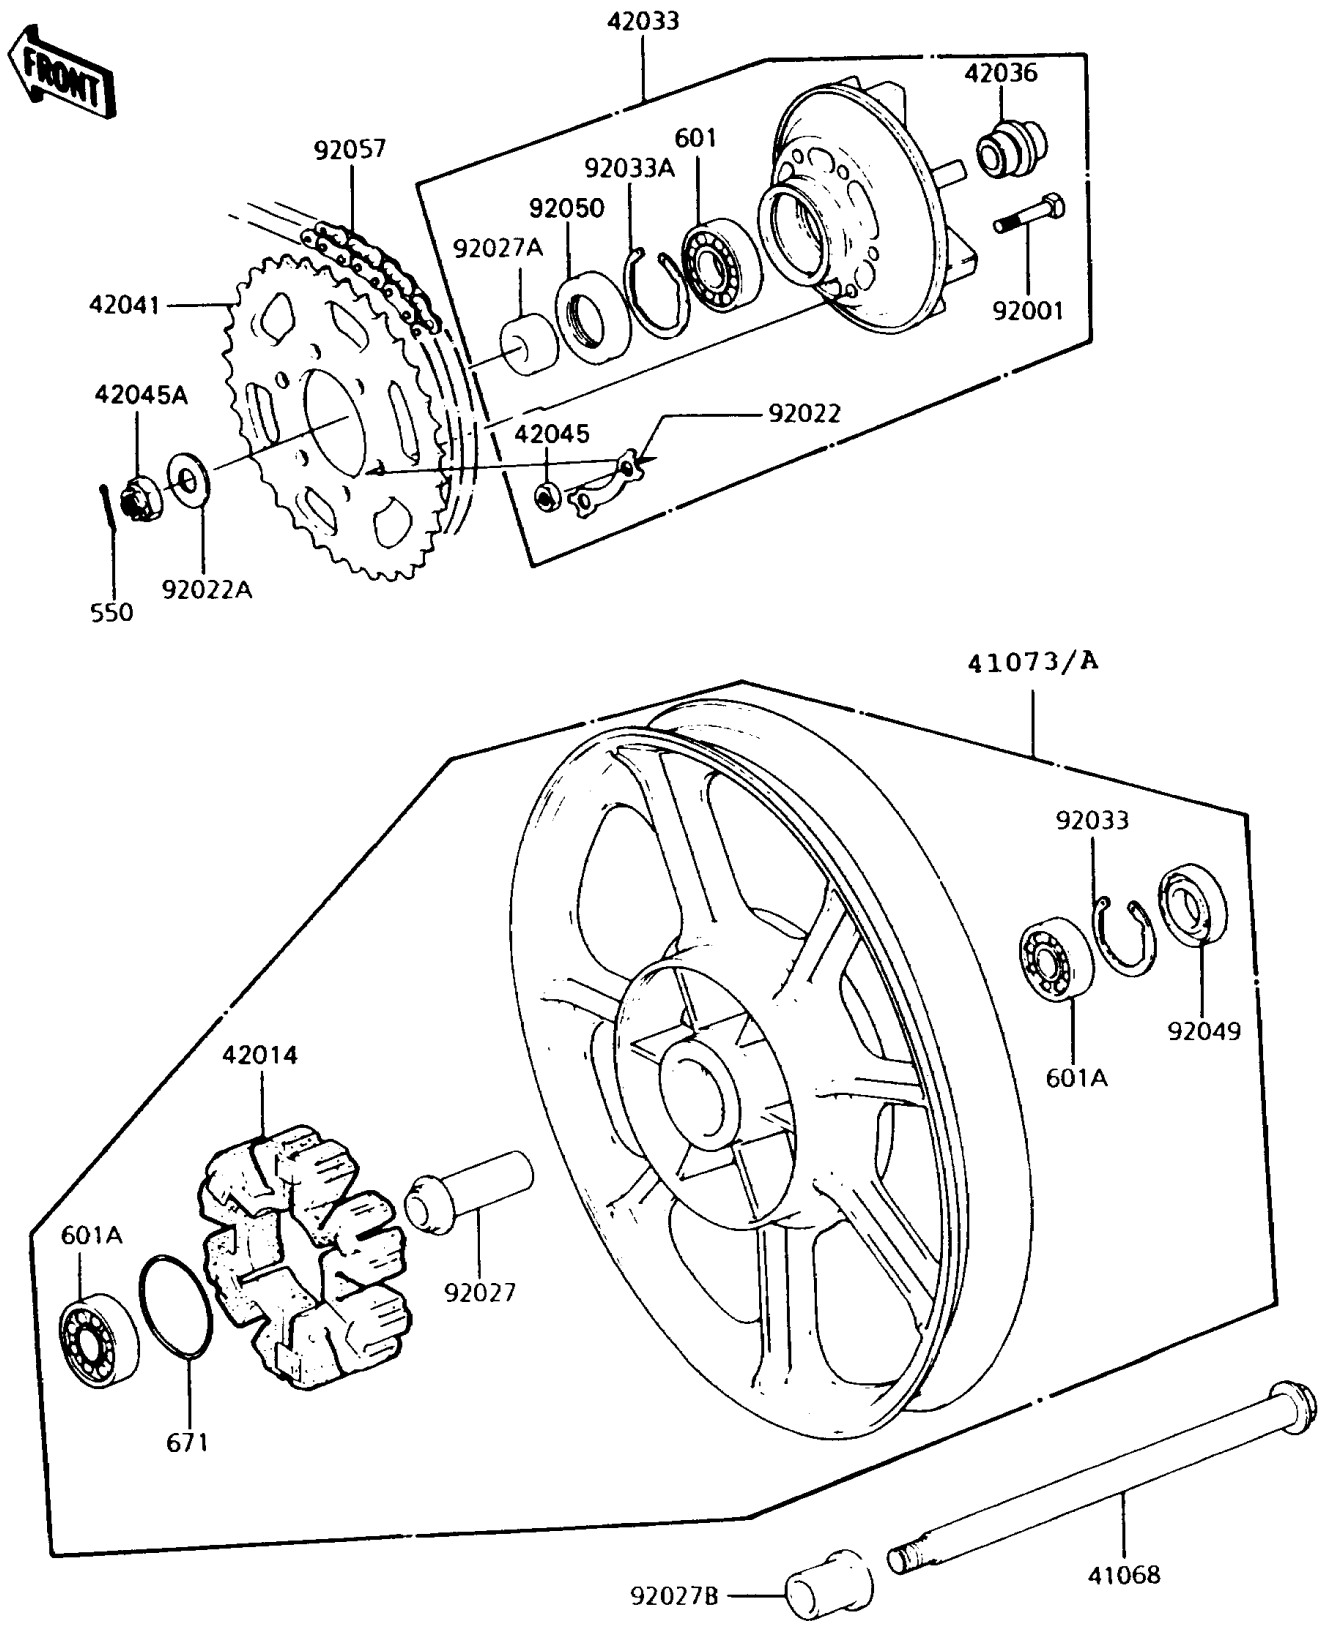

# 1994 Police 1000 PARTS DIAGRAM

Rear Wheel/Chain

# 1994 Police 1000 PARTS LIST

## Rear Wheel/Chain

ITEM NAME	PART NUMBER	QUANTITY
AXLE,RR,L=300 (Ref # 41068)	41068-1087	1
WHEEL-ASSY,RR,P.C.GRAY (Ref # 41073A)	41073-1551-DH	1
DAMPER,RR HUB SHOCK,"1000" (Ref # 42014)	42014-033	1
COUPLING-ASSY,RR HUB (Ref # 42033)	42033-1024	1
SLEEVE,L=33 (Ref # 42036)	42036-1039	1
SPROCKET-HUB,41T (Ref # 42041)	42041-1058	1
NUT,10MM (Ref # 42045)	42045-005	6
NUT,CASTLE,18MM (Ref # 42045A)	42045-018	1
BOLT,10X41 (Ref # 92001)	92001-161	6
WASHER,LOCK (Ref # 92022)	92022-1212	3
WASHER,20.3X34X4.5 (Ref # 92022A)	92022-248	1
COLLAR,L=89.5 (Ref # 92027)	92027-1286	1
COLLAR,20X40X16.5 (Ref # 92027A)	92027-1287	1
COLLAR,L=31 (Ref # 92027B)	92027-1288	1
RING-SNAP,52MM (Ref # 92033)	92033-1043	1
RING-SNAP,62MM (Ref # 92033A)	92033-1044	1
SEAL-OIL,28X52X5 (Ref # 92049)	92049-1061	1
SEAL-OIL,AJN40627 (Ref # 92050)	92050-027	1
CHAIN,DRIVE,EK630SZDOX98L (Ref # 92057)	92057-1067	1
PIN-COTTER,4.0X35 (Ref # 550)	550D4035	1
BEARING-BALL,#6206G2 (Ref # 601)	601B6206G	1
BEARING-BALL,#6304UUC3 (Ref # 601A)	601B6304UU	2
O RING,65MM (Ref # 671)	671B2565	1