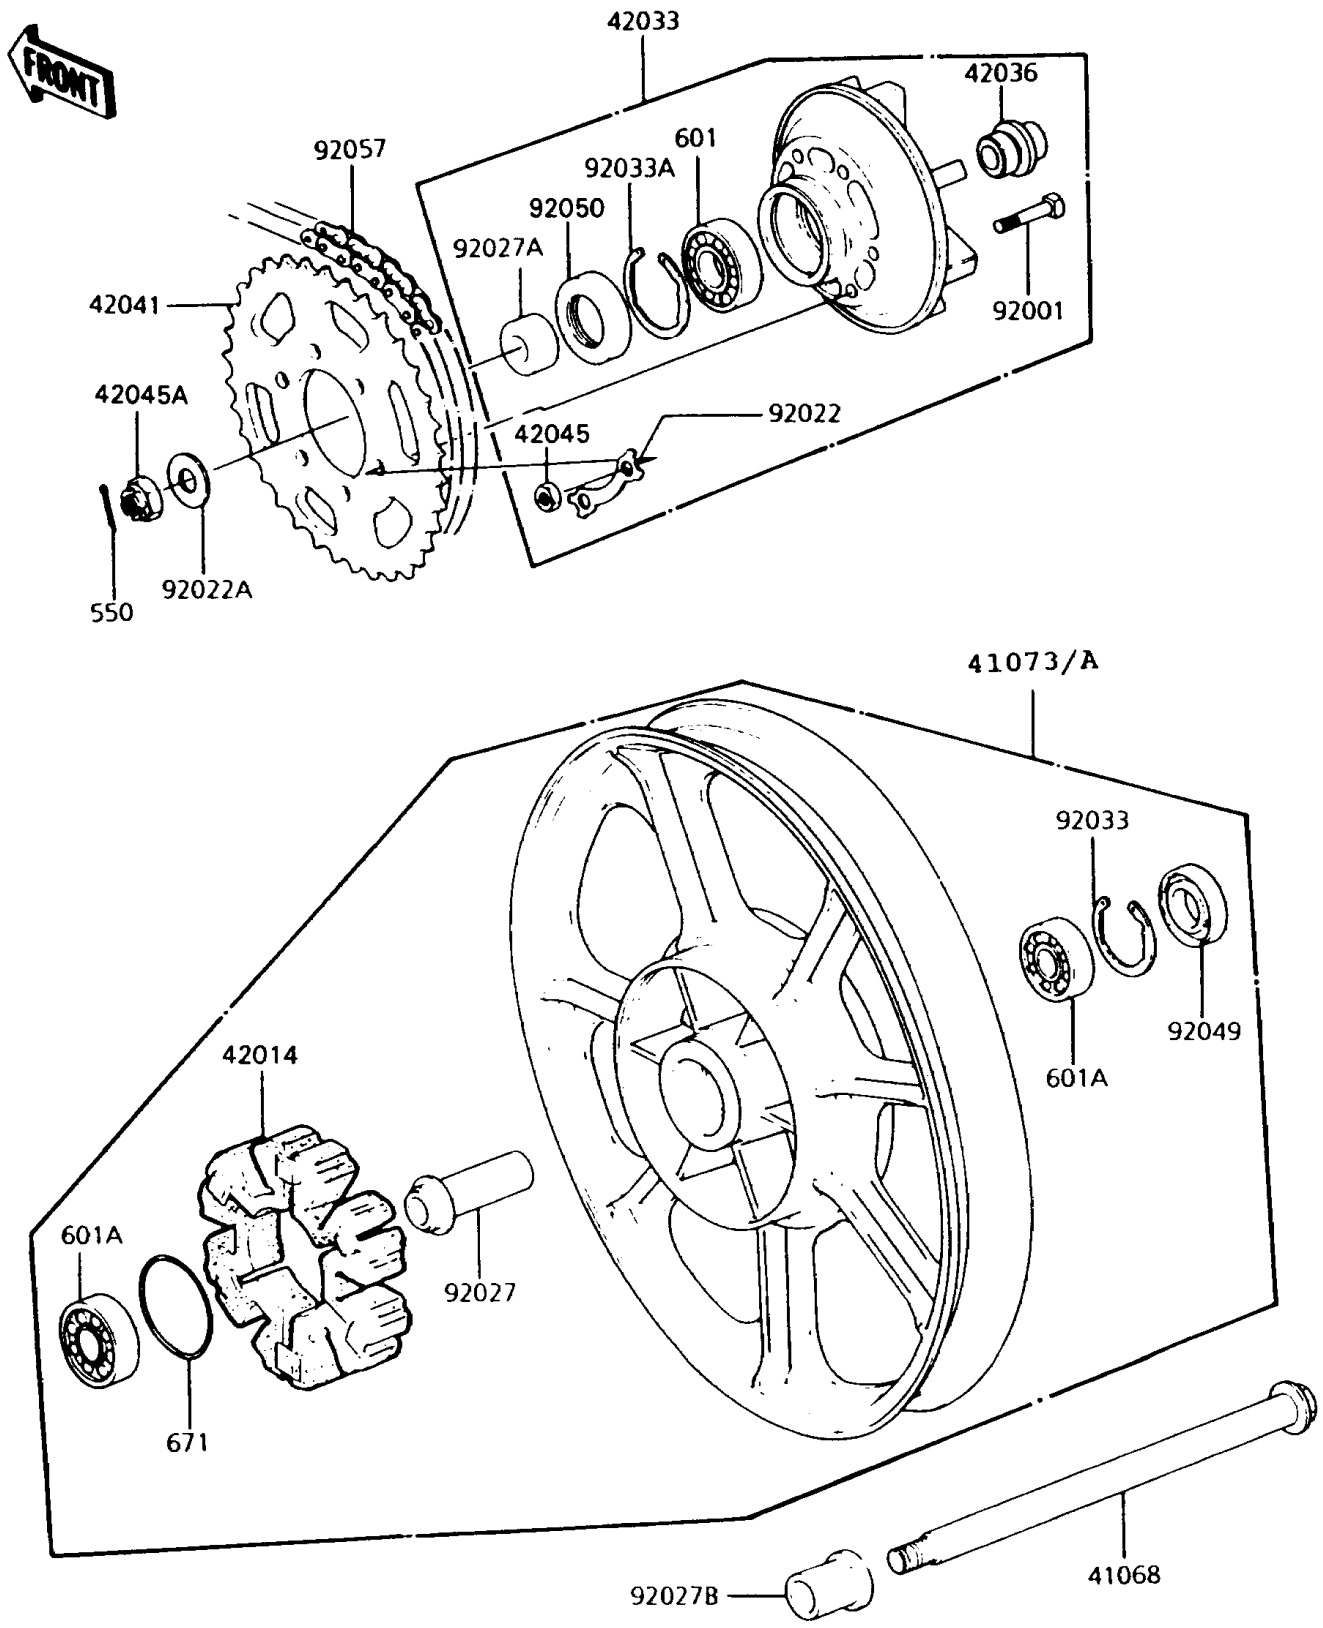

1995 Police 1000 PARTS DIAGRAM

Rear Wheel/Chain

1995 Police 1000 PARTS LIST

Rear Wheel/Chain

ITEM NAME	PART NUMBER	QUANTITY
AXLE,RR,L=300 (Ref # 41068)	41068-1087	1
WHEEL-ASSY,RR,P.C.GRAY (Ref # 41073A)	41073-1551-DH	1
DAMPER,RR HUB SHOCK,"1000" (Ref # 42014)	42014-033	1
COUPLING-ASSY,RR HUB (Ref # 42033)	42033-1024	1
SLEEVE,L=33 (Ref # 42036)	42036-1039	1
SPROCKET-HUB,41T (Ref # 42041)	42041-1058	1
NUT,10MM (Ref # 42045)	42045-005	6
NUT,CASTLE,18MM (Ref # 42045A)	42045-018	1
BOLT,10X41 (Ref # 92001)	92001-161	6
WASHER,LOCK (Ref # 92022)	92022-1212	3
WASHER,20.3X34X4.5 (Ref # 92022A)	92022-248	1
COLLAR,L=89.5 (Ref # 92027)	92027-1286	1
COLLAR,20X40X16.5 (Ref # 92027A)	92027-1287	1
COLLAR,L=31 (Ref # 92027B)	92027-1288	1
RING-SNAP,52MM (Ref # 92033)	92033-1043	1
RING-SNAP,62MM (Ref # 92033A)	92033-1044	1
SEAL-OIL,28X52X5 (Ref # 92049)	92049-1061	1
SEAL-OIL,AJN40627 (Ref # 92050)	92050-027	1
CHAIN,DRIVE,EK630SZDOX98L (Ref # 92057)	92057-1067	1
PIN-COTTER,4.0X35 (Ref # 550)	550D4035	1
BEARING-BALL,#6206G2 (Ref # 601)	601B6206G	1
BEARING-BALL,#6304UUC3 (Ref # 601A)	601B6304UU	2
O RING,65MM (Ref # 671)	671B2565	1