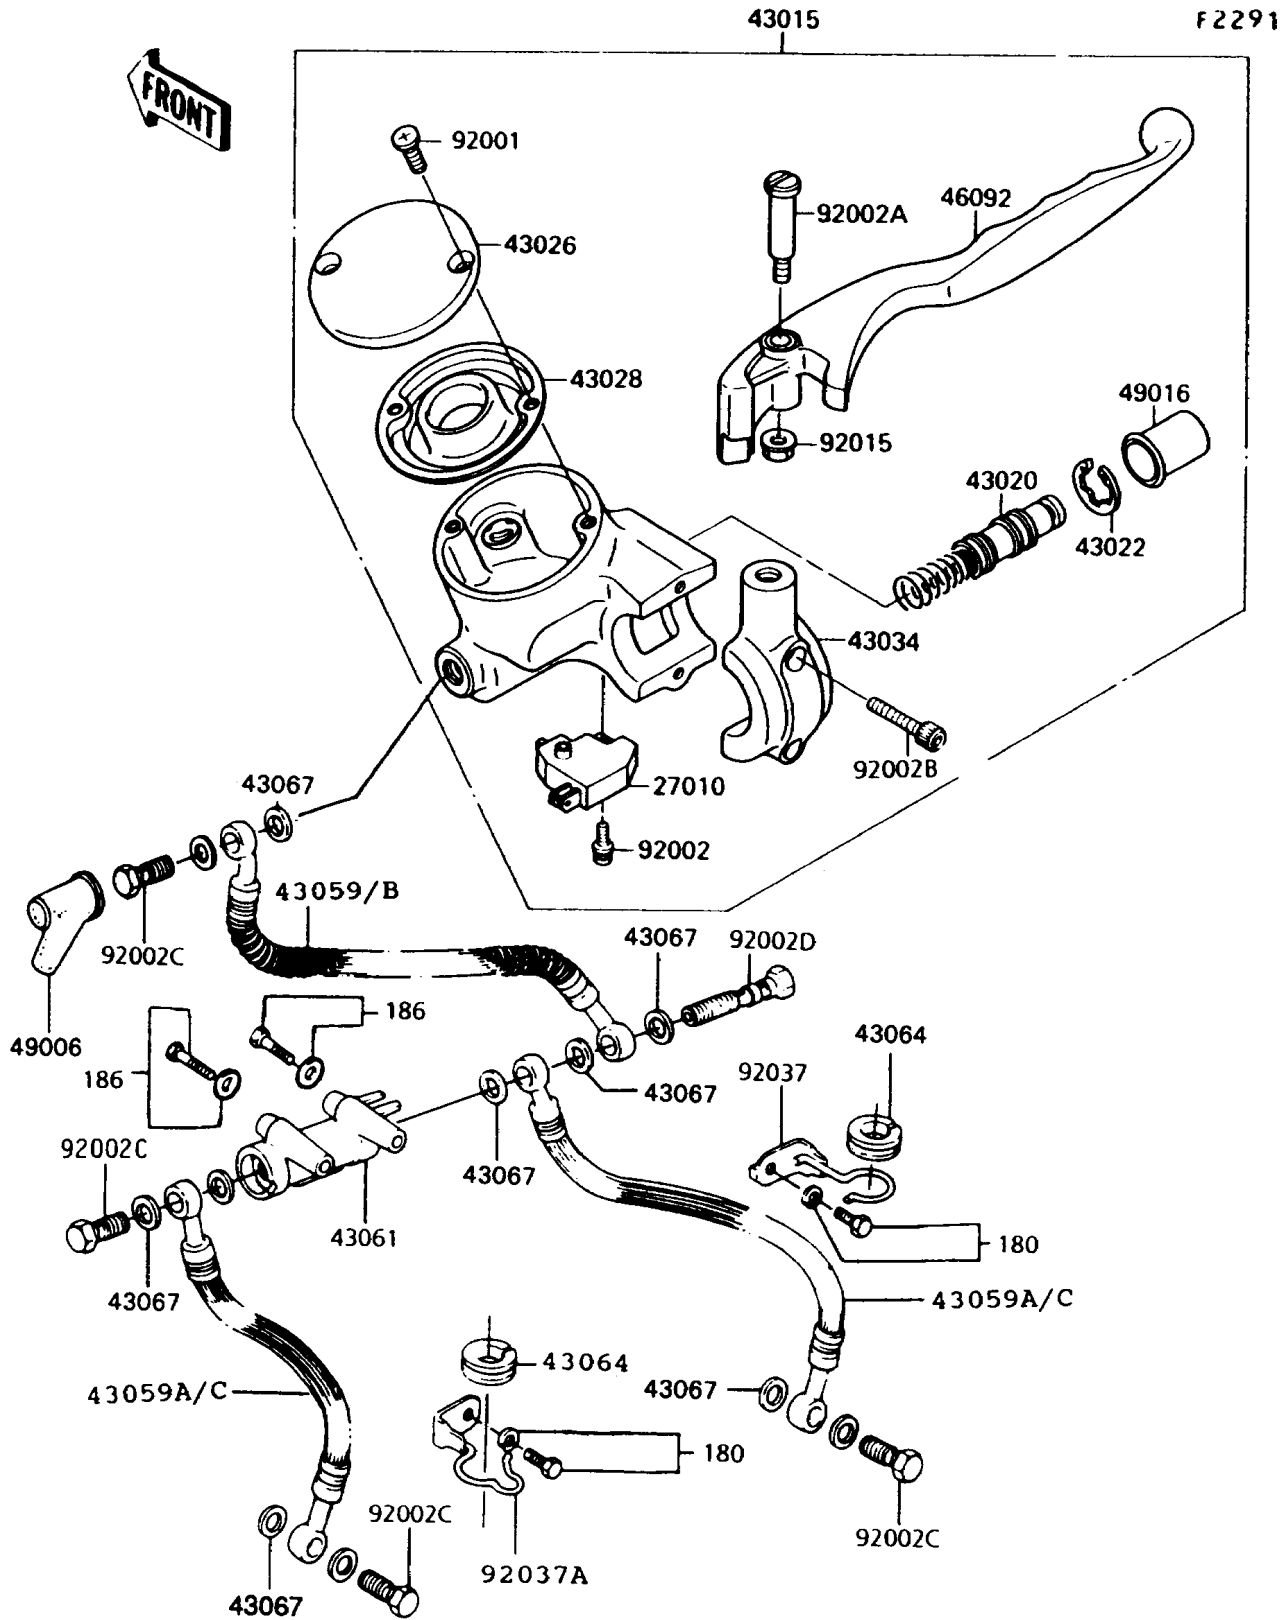

1992 Police 1000 PARTS DIAGRAM

Front Master Cylinder

1992 Police 1000 PARTS LIST

Front Master Cylinder

ITEM NAME	PART NUMBER	QUANTITY
SWITCH,BRAKE (Ref # 27010)	27010-1170	1
CYLINDER-ASSY-MASTER,FR (Ref # 43015)	43015-1449	1
PISTON-COMP-BRAKE,FR (Ref # 43020)	43020-1054	1
STOPPER-BRAKE,PISTON (Ref # 43022)	43022-1010	1
CAP-BRAKE (Ref # 43026)	43026-1068	1
DIAPHRAGM,MASTER CYLINDER (Ref # 43028)	43028-1071	1
HOLDER-BRAKE,MASTER CYLINDER (Ref # 43034)	43034-1113	1
HOSE-BRAKE,FR,L=500,W/SPRING (Ref # 43059)	43059-1085	1
HOSE-BRAKE,FR (Ref # 43059A)	43059-1505	2
JOINT-BRAKE (Ref # 43061)	43061-1004	1
GROMMET,HOSE CLAMP (Ref # 43064)	43064-006	2
WASHER,10.5X15X1.5 (Ref # 43067)	43067-001	11
LEVER-GRIP,FRONT BRAKE (Ref # 46092)	46092-1146	1
BOOT,DUST (Ref # 49006)	49006-1041	1
COVER-SEAL,MASTER CYLINDER (Ref # 49016)	49016-1044	1
SCREW,5MM (Ref # 92001)	92001-1727	2
BOLT,6X25 (Ref # 92002)	92002-1320	1
BOLT,LEVER SET (Ref # 92002A)	92002-1322	1
BOLT,SOCKET,6X20 (Ref # 92002B)	92002-1324	2
BOLT,OIL,L=23 (Ref # 92002C)	92002-1888	4
BOLT,OIL,L=37 (Ref # 92002D)	92002-1909	1
NUT,FLANGED,6MM (Ref # 92015)	92015-1233	1
CLAMP,BRAKE HOSE (Ref # 92037)	92037-1218	1
CLAMP,BRAKE HOSE,LH (Ref # 92037A)	92037-1367	1
BOLT-UPSET-WS,6X12 (Ref # 180)	180B0612	2
BOLT-UPSET-WP (Ref # 186)	186B0660	2