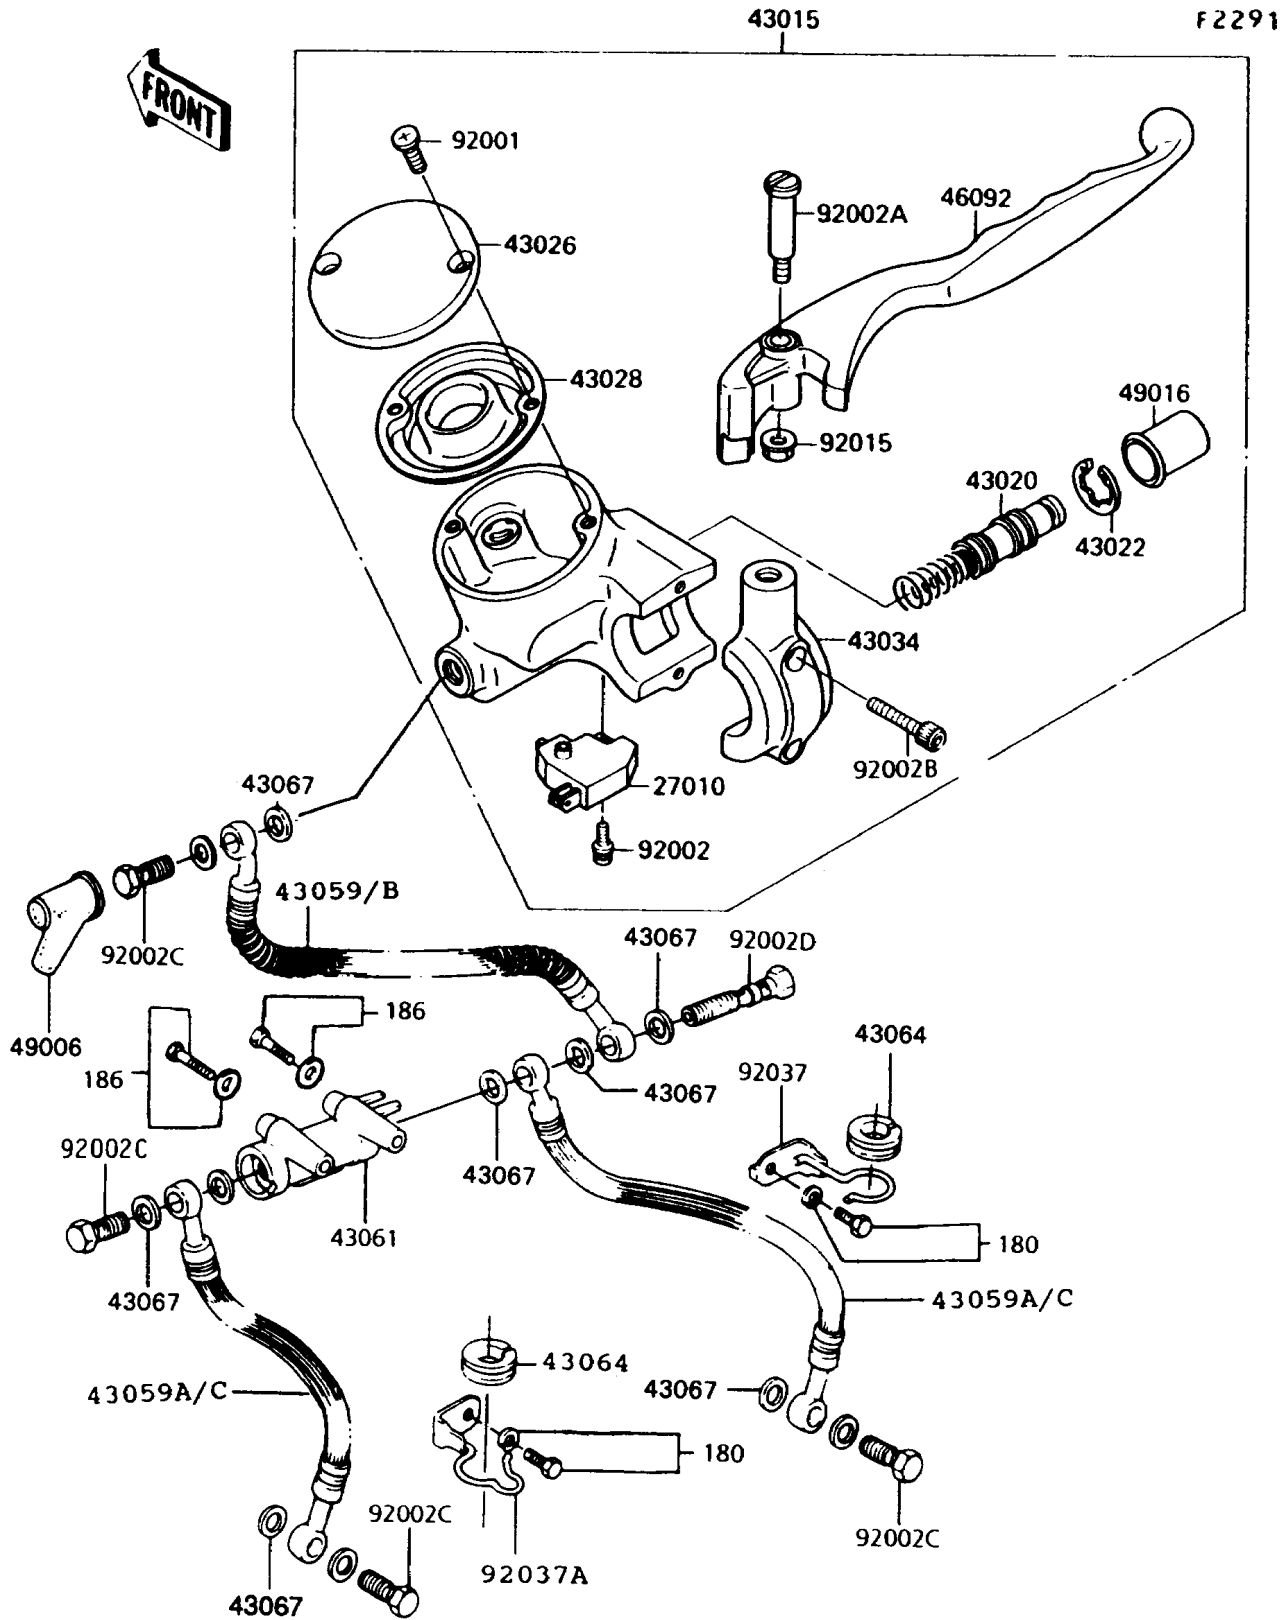

1994 Police 1000 PARTS DIAGRAM

Front Master Cylinder

1994 Police 1000 PARTS LIST

Front Master Cylinder

ITEM NAME	PART NUMBER	QUANTITY
SWITCH,BRAKE (Ref # 27010)	27010-1170	1
CYLINDER-ASSY-MASTER,FR (Ref # 43015)	43015-1449	1
PISTON-COMP-BRAKE,FR (Ref # 43020)	43020-1054	1
STOPPER-BRAKE,PISTON (Ref # 43022)	43022-1010	1
CAP-BRAKE (Ref # 43026)	43026-1068	1
DIAPHRAGM,MASTER CYLINDER (Ref # 43028)	43028-1071	1
HOLDER-BRAKE,MASTER CYLINDER (Ref # 43034)	43034-1113	1
HOSE-BRAKE,FR (Ref # 43059B)	43059-1784	1
HOSE-BRAKE,FR (Ref # 43059C)	43059-1785	2
JOINT-BRAKE (Ref # 43061)	43061-1004	1
GROMMET,HOSE CLAMP (Ref # 43064)	43064-006	2
WASHER,10.5X15X1.5 (Ref # 43067)	43067-001	11
LEVER-GRIP,FRONT BRAKE (Ref # 46092)	46092-1146	1
BOOT,DUST (Ref # 49006)	49006-1041	1
COVER-SEAL,MASTER CYLINDER (Ref # 49016)	49016-1044	1
SCREW,5MM (Ref # 92001)	92001-1727	2
BOLT,6X25 (Ref # 92002)	92002-1320	1
BOLT,LEVER SET (Ref # 92002A)	92002-1322	1
BOLT,SOCKET,6X20 (Ref # 92002B)	92002-1324	2
BOLT,OIL,L=23 (Ref # 92002C)	92002-1888	4
BOLT,OIL,L=37 (Ref # 92002D)	92002-1909	1
NUT,FLANGED,6MM (Ref # 92015)	92015-1233	1
CLAMP,BRAKE HOSE (Ref # 92037)	92037-1218	1
CLAMP,BRAKE HOSE,LH (Ref # 92037A)	92037-1367	1
BOLT-UPSET-WS,6X12 (Ref # 180)	180B0612	2
BOLT-UPSET-WP (Ref # 186)	186B0660	2