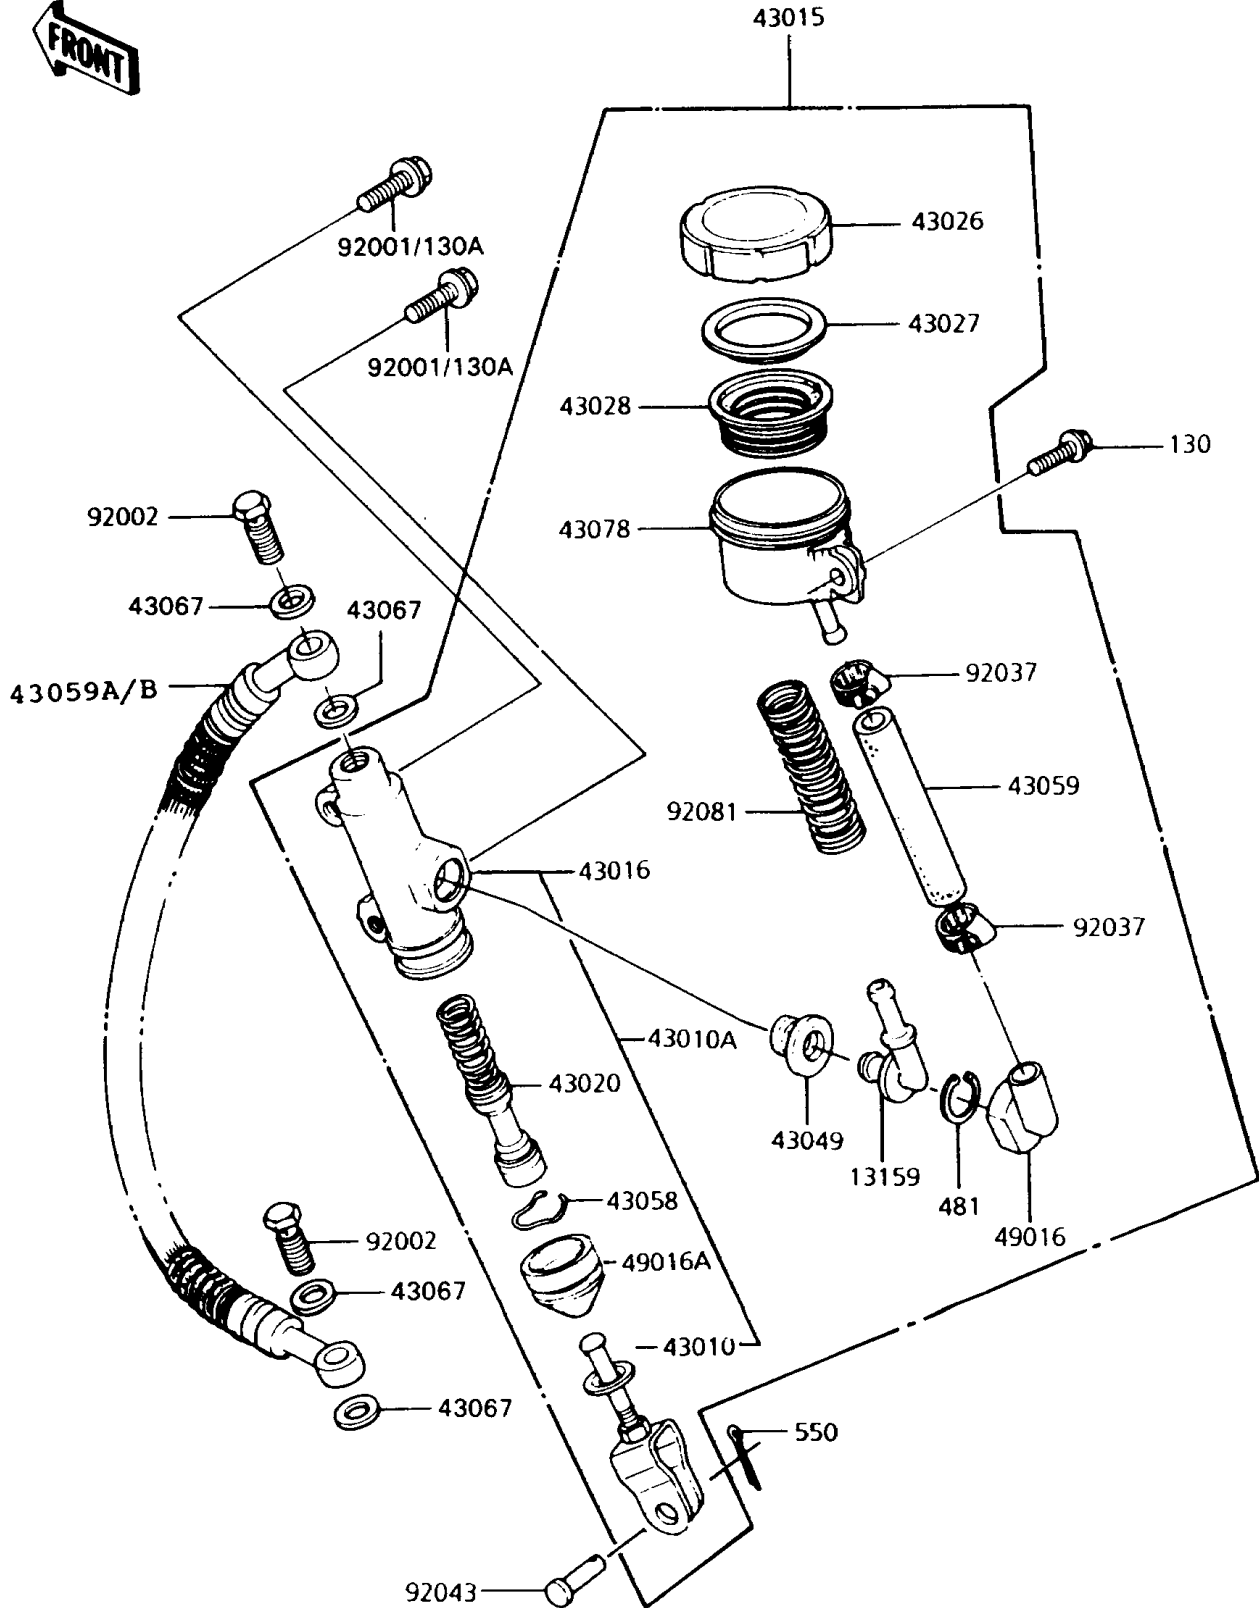

1993 Police 1000 PARTS DIAGRAM

Rear Master Cylinder

1993 Police 1000 PARTS LIST

Rear Master Cylinder

ITEM NAME	PART NUMBER	QUANTITY
-----------	-------------	----------