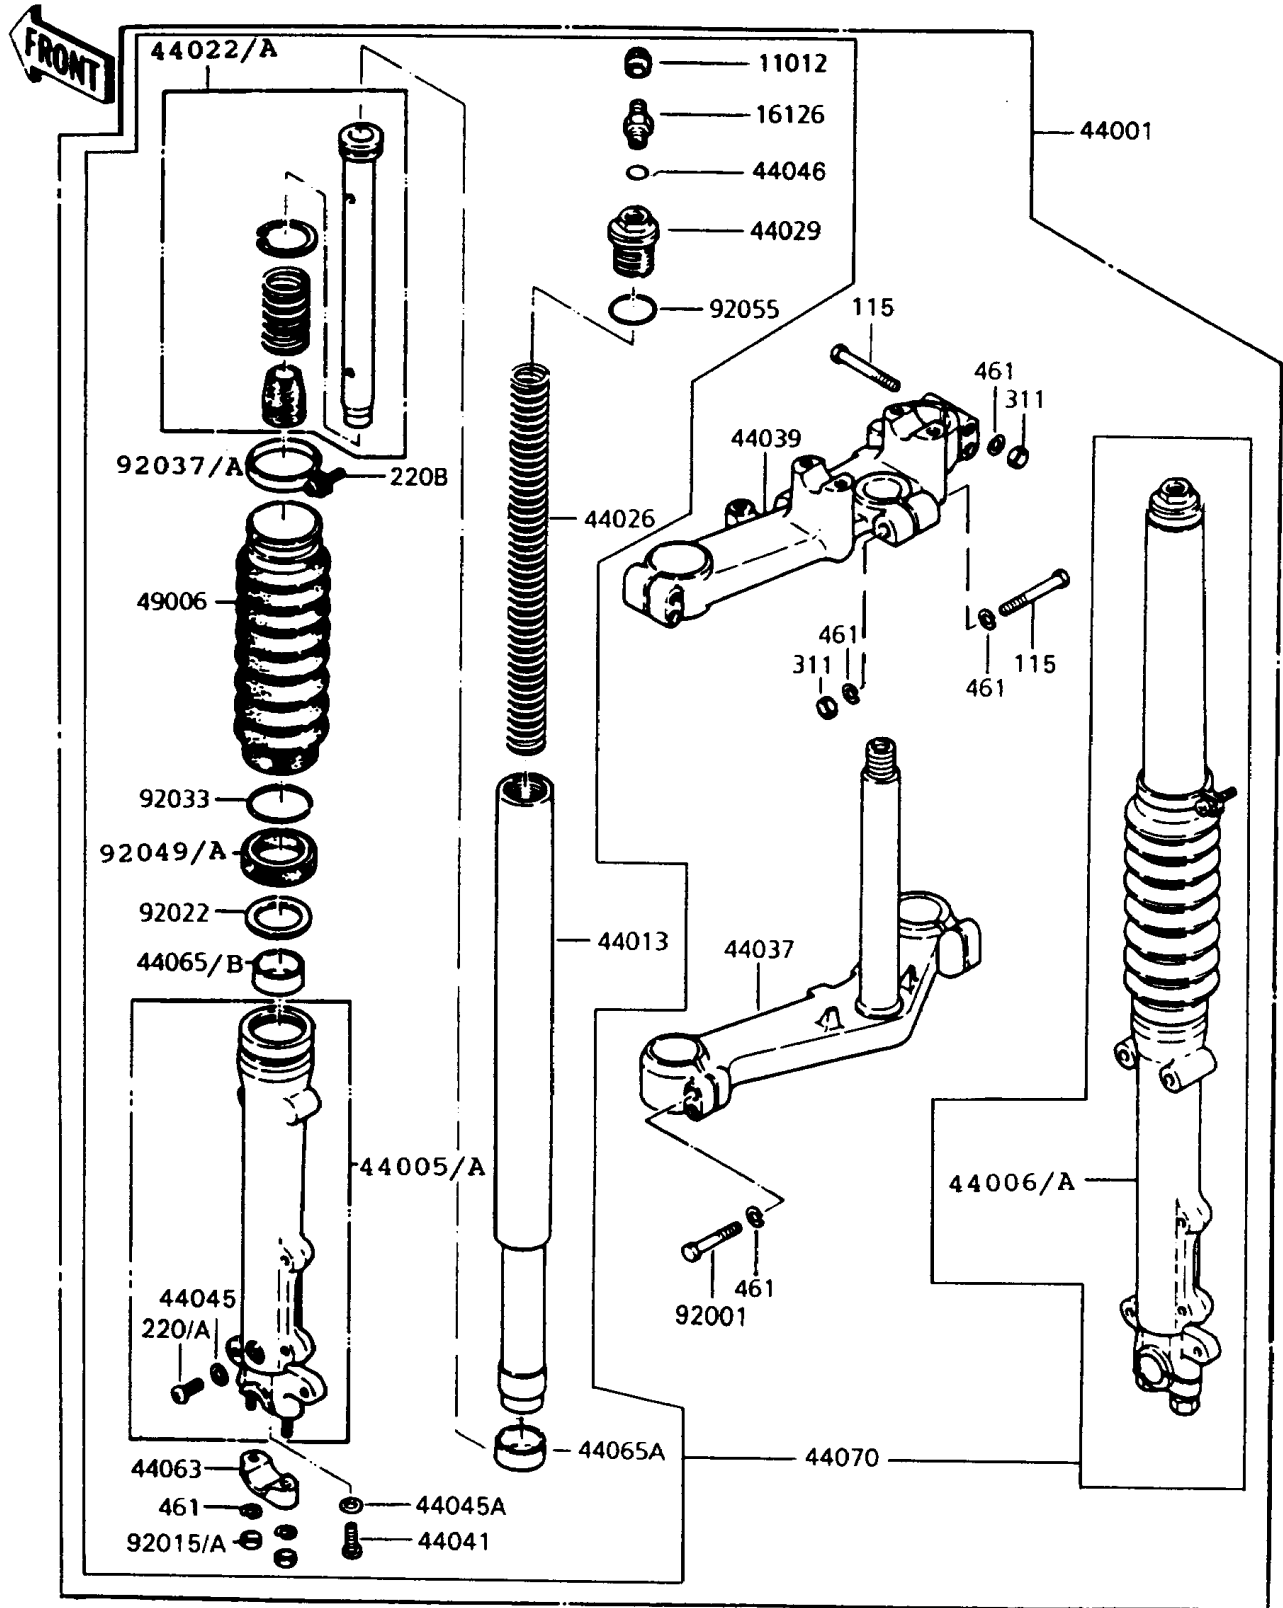

# 1993 Police 1000 PARTS DIAGRAM

Front Fork

# 1993 Police 1000 PARTS LIST

Front Fork

ITEM NAME	PART NUMBER	QUANTITY
-----------	-------------	----------