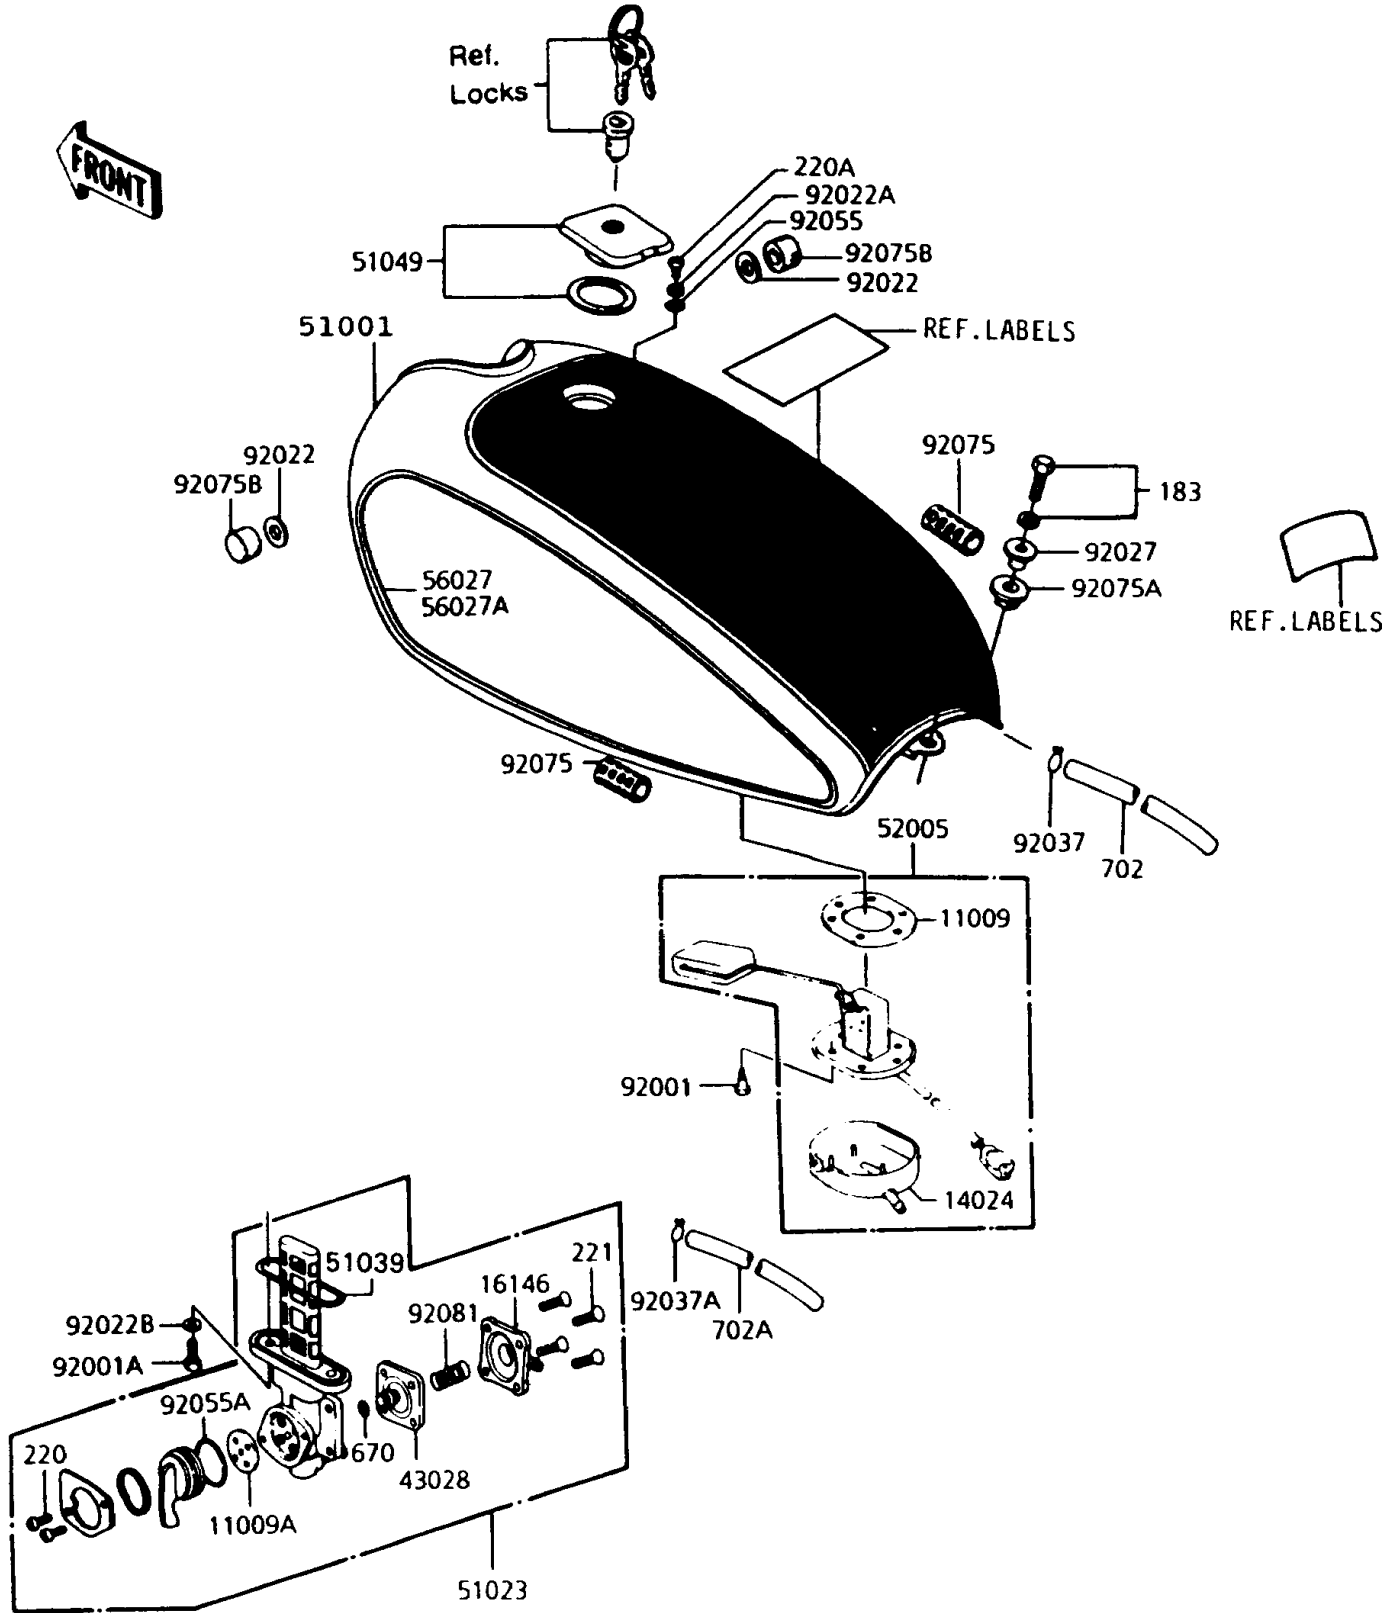

1992 Police 1000 PARTS DIAGRAM

Fuel Tank

1992 Police 1000 PARTS LIST

Fuel Tank

ITEM NAME	PART NUMBER	QUANTITY
GASKET,FUEL GAUGE (Ref # 11009)	11009-1037	1
GASKET,TAP VALVE (Ref # 11009A)	11009-1194	1
COVER,FUEL GAUGE (Ref # 14024)	14024-1434	1
COVER-ASSY,TAP DIAPHRAGM (Ref # 16146)	16146-1005	1
DIAPHRAGM,TAP (Ref # 43028)	43028-1015	1
TANK-COMP-FUEL,J.WHITE (Ref # 51001)	51001-1432-8C	1
TAP-ASSY,FUEL (Ref # 51023)	51023-1039	1
RING,TAP FLANGED (Ref # 51039)	51039-010	1
CAP-TANK,FUEL (Ref # 51049)	51049-1084	1
GAUGE,FUEL (Ref # 52005)	52005-1027	1
PATTERN (Ref # 56027)	56027-4072	1
PATTERN (Ref # 56027A)	56027-4073	1
BOLT,FUEL GAUGE (Ref # 92001)	92001-1069	6
BOLT,6X20 (Ref # 92001A)	92001-1091	2
WASHER,10.5X26X2.3 (Ref # 92022)	92022-044	2
WASHER,6.2X11X1.5 (Ref # 92022A)	92022-183	2
WASHER,5.1X10X1.0 (Ref # 92022B)	92022-1977	2
COLLAR,L=14 (Ref # 92027)	92027-1134	1
CLAMP,TUBE (Ref # 92037)	92037-1461	1
CLAMP,TUBE (Ref # 92037A)	92037-147	1
RING-O (Ref # 92055)	92055-1023	2
RING-O,TAP LEVER (Ref # 92055A)	92055-1027	1
DAMPER,FUEL TANK (Ref # 92075)	92075-084	2
DAMPER,FUEL TANK (Ref # 92075A)	92075-1116	1
DAMPER,FUEL TANK (Ref # 92075B)	92075-125	2
SPRING,TAP DIAPHRAGM (Ref # 92081)	92081-1171	1
BOLT-UPSET-WS-SMALL (Ref # 183)	183B0830	1
SCREW-PAN-CROS (Ref # 220)	220B0308	2
SCREW-PAN-CROS (Ref # 220A)	220B0510	2

1992 Police 1000 PARTS LIST

Fuel Tank

ITEM NAME	PART NUMBER	QUANTITY
SCREW-CSK-CROS,4X14 (Ref # 221)	221B0414	4
O RING,4MM (Ref # 670)	670B1504	1
TUBE-RUBBER,5X800 (Ref # 702)	702A05800	1
TUBE-RUBBER,7X10X780 (Ref # 702A)	702A07780	1