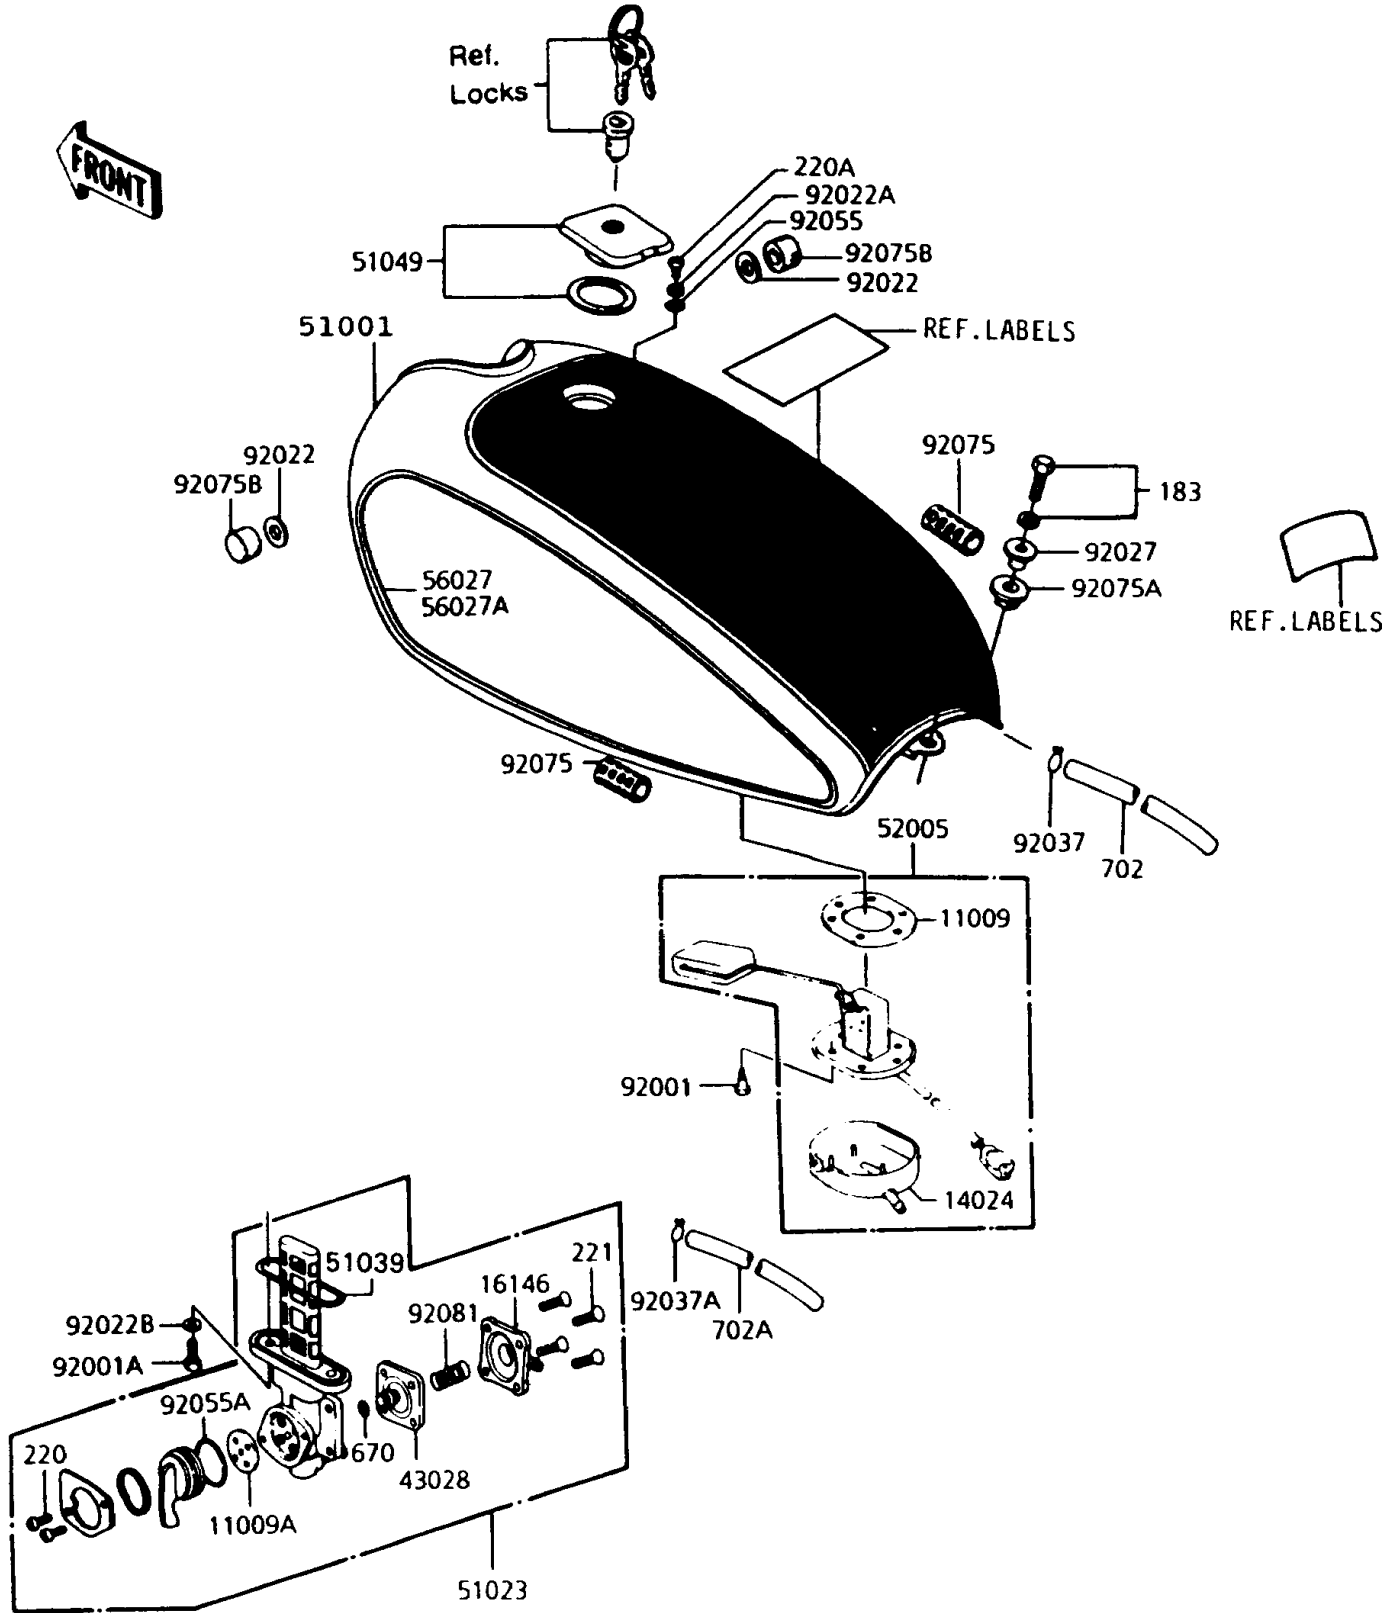

# 1993 Police 1000 PARTS DIAGRAM

Fuel Tank

# 1993 Police 1000 PARTS LIST

## Fuel Tank

ITEM NAME	PART NUMBER	QUANTITY
GASKET,FUEL GAUGE (Ref # 11009)	11009-1037	1
GASKET,TAP VALVE (Ref # 11009A)	11009-1194	1
COVER,FUEL GAUGE (Ref # 14024)	14024-1434	1
COVER-ASSY,TAP DIAPHRAGM (Ref # 16146)	16146-1005	1
DIAPHRAGM,TAP (Ref # 43028)	43028-1015	1
TANK-COMP-FUEL,J.WHITE (Ref # 51001)	51001-1432-8C	1
TAP-ASSY,FUEL (Ref # 51023)	51023-1039	1
RING,TAP FLANGED (Ref # 51039)	51039-010	1
CAP-TANK,FUEL (Ref # 51049)	51049-1084	1
GAUGE,FUEL (Ref # 52005)	52005-1027	1
PATTERN (Ref # 56027)	56027-4072	1
PATTERN (Ref # 56027A)	56027-4073	1
BOLT,FUEL GAUGE (Ref # 92001)	92001-1069	6
BOLT,6X20 (Ref # 92001A)	92001-1091	2
WASHER,10.5X26X2.3 (Ref # 92022)	92022-044	2
WASHER,6.2X11X1.5 (Ref # 92022A)	92022-183	2
WASHER,5.1X10X1.0 (Ref # 92022B)	92022-1977	2
COLLAR,L=14 (Ref # 92027)	92027-1134	1
CLAMP,TUBE (Ref # 92037)	92037-1461	1
CLAMP,TUBE (Ref # 92037A)	92037-147	1
RING-O (Ref # 92055)	92055-1023	2
RING-O,TAP LEVER (Ref # 92055A)	92055-1027	1
DAMPER,FUEL TANK (Ref # 92075)	92075-084	2
DAMPER,FUEL TANK (Ref # 92075A)	92075-1116	1
DAMPER,FUEL TANK (Ref # 92075B)	92075-125	2
SPRING,TAP DIAPHRAGM (Ref # 92081)	92081-1171	1
BOLT-UPSET-WS-SMALL (Ref # 183)	183B0830	1
SCREW-PAN-CROS (Ref # 220)	220B0308	2
SCREW-PAN-CROS (Ref # 220A)	220B0510	2

## Fuel Tank

ITEM NAME	PART NUMBER	QUANTITY
SCREW-CSK-CROS,4X14 (Ref # 221)	221B0414	4
O RING,4MM (Ref # 670)	670B1504	1
TUBE-RUBBER,5X800 (Ref # 702)	702A05800	1
TUBE-RUBBER,7X10X780 (Ref # 702A)	702A07780	1