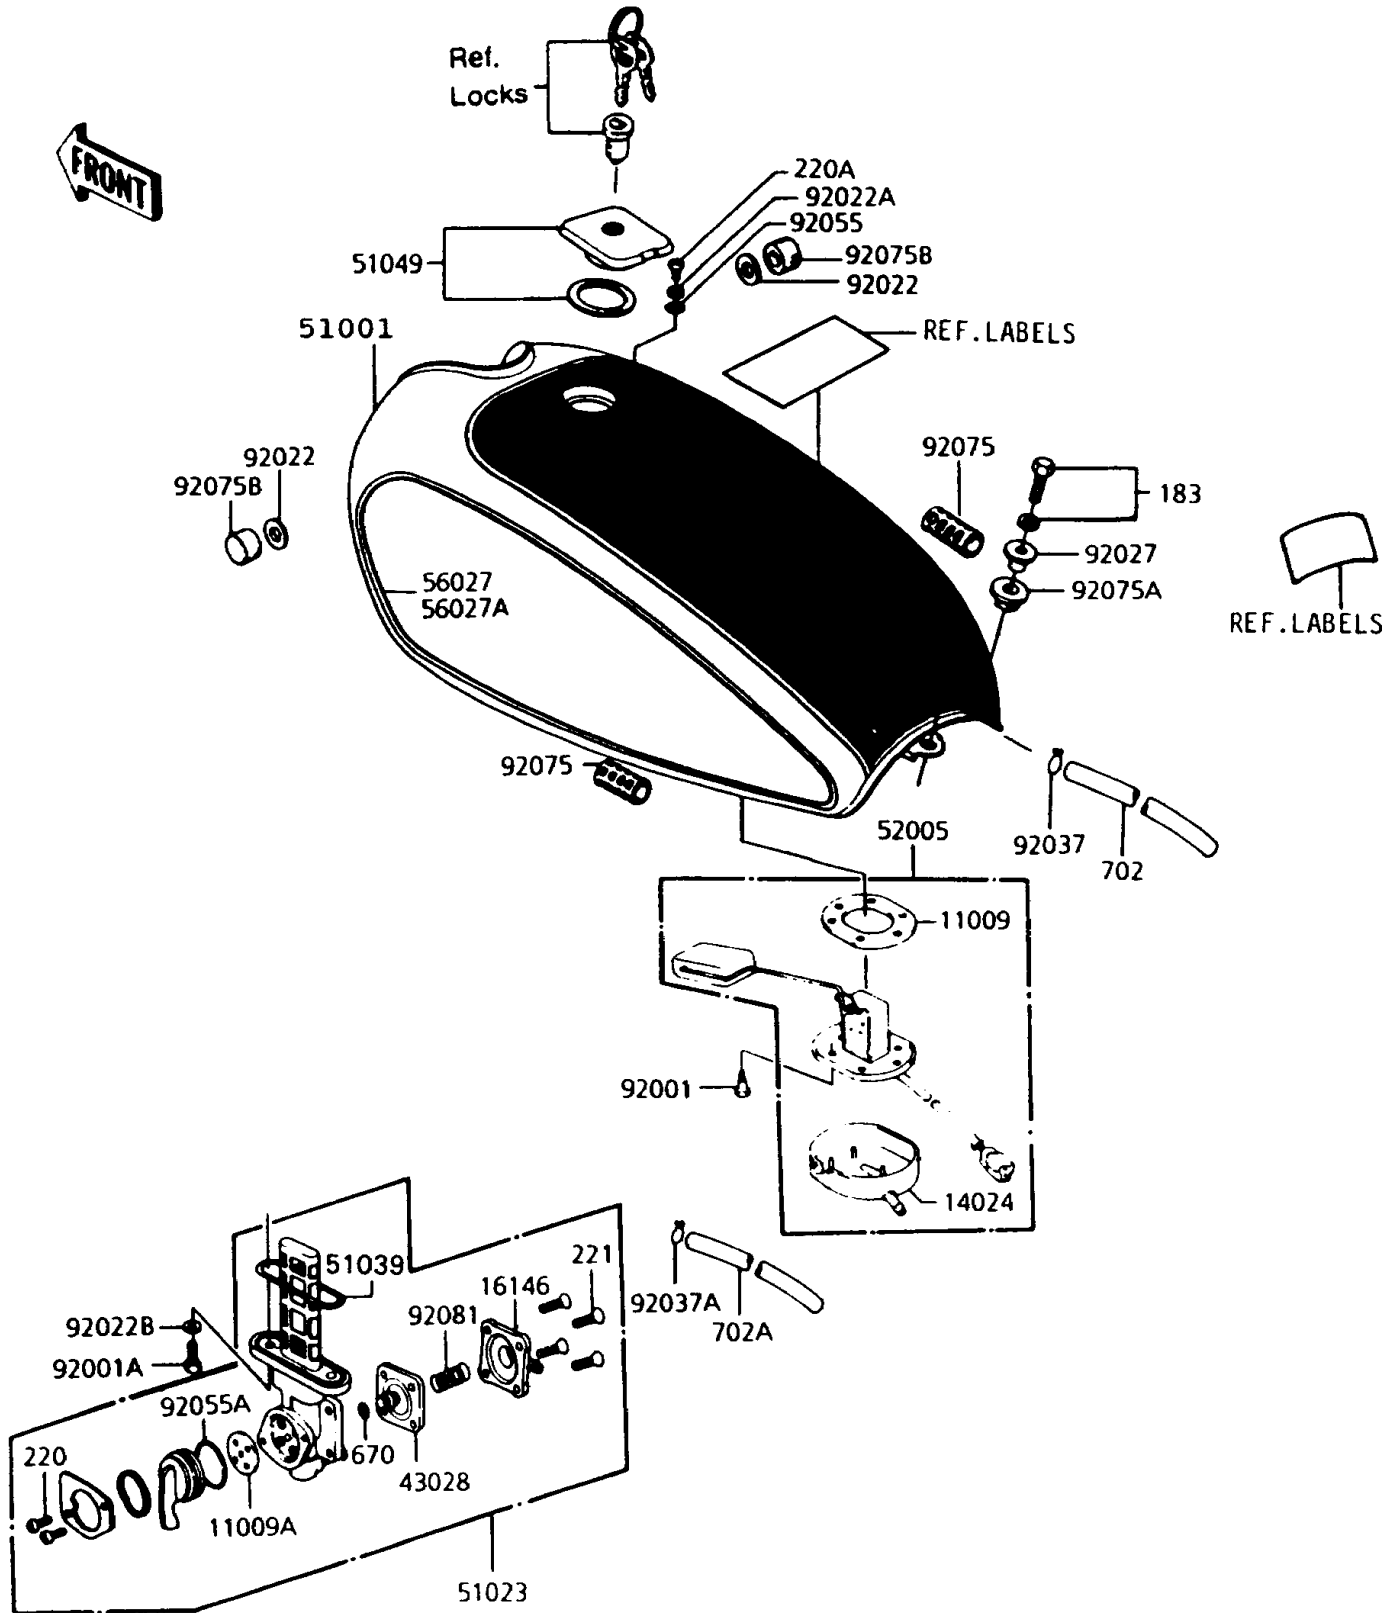

# 1994 Police 1000 PARTS DIAGRAM

Fuel Tank

# 1994 Police 1000 PARTS LIST

## Fuel Tank

ITEM NAME	PART NUMBER	QUANTITY
GASKET,FUEL GAUGE (Ref # 11009)	11009-1037	1
GASKET,TAP VALVE (Ref # 11009A)	11009-1194	1
COVER,FUEL GAUGE (Ref # 14024)	14024-1434	1
COVER-ASSY,TAP DIAPHRAGM (Ref # 16146)	16146-1005	1
DIAPHRAGM,TAP (Ref # 43028)	43028-1015	1
TANK-COMP-FUEL,J.WHITE (Ref # 51001)	51001-1432-8C	1
TAP-ASSY,FUEL (Ref # 51023)	51023-1039	1
RING,TAP FLANGED (Ref # 51039)	51039-010	1
CAP-TANK,FUEL (Ref # 51049)	51049-1084	1
GAUGE,FUEL (Ref # 52005)	52005-1027	1
PATTERN (Ref # 56027)	56027-4072	1
PATTERN (Ref # 56027A)	56027-4073	1
BOLT,FUEL GAUGE (Ref # 92001)	92001-1069	6
BOLT,6X20 (Ref # 92001A)	92001-1091	2
WASHER,10.5X26X2.3 (Ref # 92022)	92022-044	2
WASHER,6.2X11X1.5 (Ref # 92022A)	92022-183	2
WASHER,5.1X10X1.0 (Ref # 92022B)	92022-1977	2
COLLAR,L=14 (Ref # 92027)	92027-1134	1
CLAMP,TUBE (Ref # 92037)	92037-1461	1
CLAMP,TUBE (Ref # 92037A)	92037-147	1
RING-O (Ref # 92055)	92055-1023	2
RING-O,TAP LEVER (Ref # 92055A)	92055-1027	1
DAMPER,FUEL TANK (Ref # 92075)	92075-084	2
DAMPER,FUEL TANK (Ref # 92075A)	92075-1116	1
DAMPER,FUEL TANK (Ref # 92075B)	92075-125	2
SPRING,TAP DIAPHRAGM (Ref # 92081)	92081-1171	1
BOLT-UPSET-WS-SMALL (Ref # 183)	183B0830	1
SCREW-PAN-CROS (Ref # 220)	220B0308	2
SCREW-PAN-CROS (Ref # 220A)	220B0510	2

## Fuel Tank

ITEM NAME	PART NUMBER	QUANTITY
SCREW-CSK-CROS,4X14 (Ref # 221)	221B0414	4
O RING,4MM (Ref # 670)	670B1504	1
TUBE-RUBBER,5X800 (Ref # 702)	702A05800	1
TUBE-RUBBER,7X10X780 (Ref # 702A)	702A07780	1