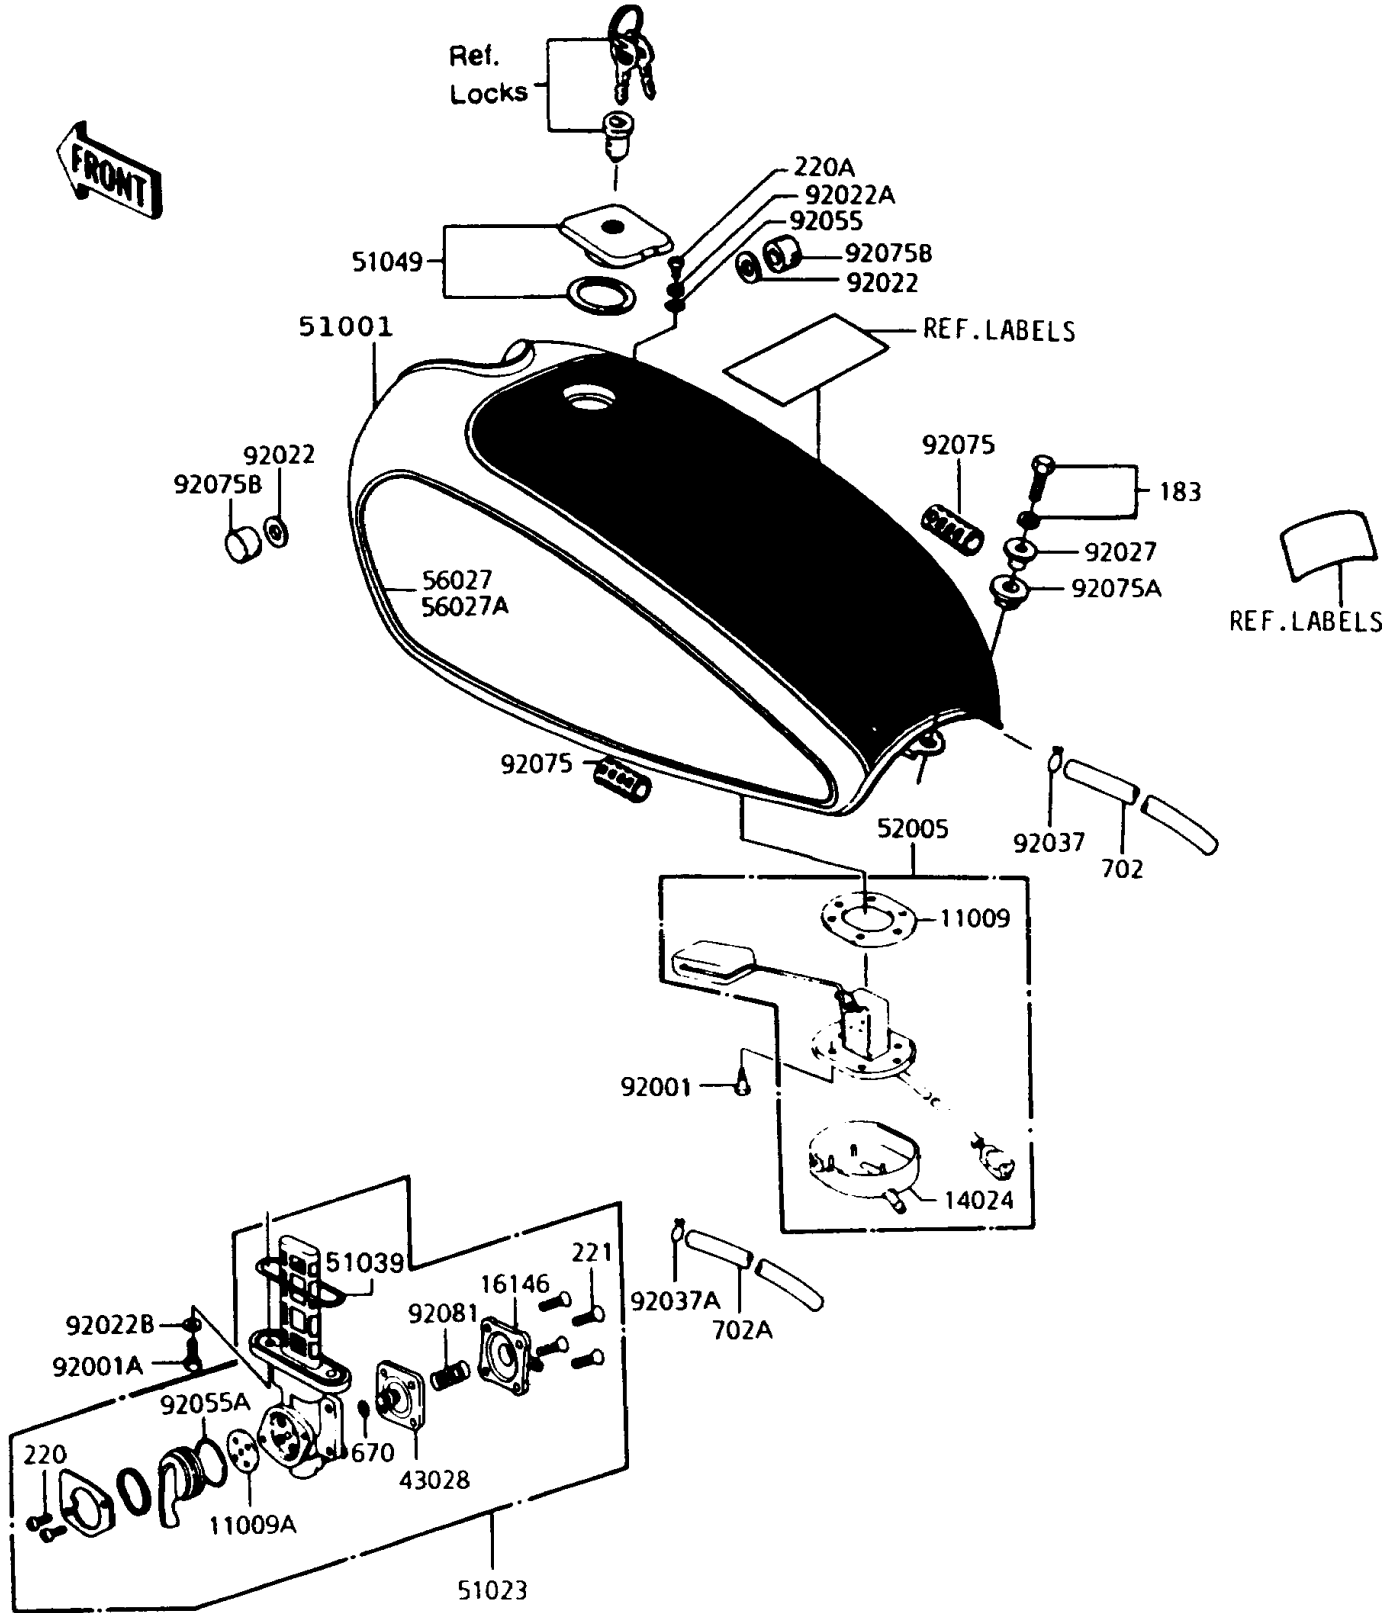

1994 Police 1000 PARTS DIAGRAM

Fuel Tank

1994 Police 1000 PARTS LIST

Fuel Tank

ITEM NAME	PART NUMBER	QUANTITY
GASKET,FUEL GAUGE (Ref # 11009)	11009-1037	1
GASKET,TAP VALVE (Ref # 11009A)	11009-1194	1
COVER,FUEL GAUGE (Ref # 14024)	14024-1434	1
COVER-ASSY,TAP DIAPHRAGM (Ref # 16146)	16146-1005	1
DIAPHRAGM,TAP (Ref # 43028)	43028-1015	1
TANK-COMP-FUEL,J.WHITE (Ref # 51001)	51001-1432-8C	1
TAP-ASSY,FUEL (Ref # 51023)	51023-1039	1
RING,TAP FLANGED (Ref # 51039)	51039-010	1
CAP-TANK,FUEL (Ref # 51049)	51049-1084	1
GAUGE,FUEL (Ref # 52005)	52005-1027	1
PATTERN (Ref # 56027)	56027-4072	1
PATTERN (Ref # 56027A)	56027-4073	1
BOLT,FUEL GAUGE (Ref # 92001)	92001-1069	6
BOLT,6X20 (Ref # 92001A)	92001-1091	2
WASHER,10.5X26X2.3 (Ref # 92022)	92022-044	2
WASHER,6.2X11X1.5 (Ref # 92022A)	92022-183	2
WASHER,5.1X10X1.0 (Ref # 92022B)	92022-1977	2
COLLAR,L=14 (Ref # 92027)	92027-1134	1
CLAMP,TUBE (Ref # 92037)	92037-1461	1
CLAMP,TUBE (Ref # 92037A)	92037-147	1
RING-O (Ref # 92055)	92055-1023	2
RING-O,TAP LEVER (Ref # 92055A)	92055-1027	1
DAMPER,FUEL TANK (Ref # 92075)	92075-084	2
DAMPER,FUEL TANK (Ref # 92075A)	92075-1116	1
DAMPER,FUEL TANK (Ref # 92075B)	92075-125	2
SPRING,TAP DIAPHRAGM (Ref # 92081)	92081-1171	1
BOLT-UPSET-WS-SMALL (Ref # 183)	183B0830	1
SCREW-PAN-CROS (Ref # 220)	220B0308	2
SCREW-PAN-CROS (Ref # 220A)	220B0510	2

1994 Police 1000 PARTS LIST

Fuel Tank

ITEM NAME	PART NUMBER	QUANTITY
SCREW-CSK-CROS,4X14 (Ref # 221)	221B0414	4
O RING,4MM (Ref # 670)	670B1504	1
TUBE-RUBBER,5X800 (Ref # 702)	702A05800	1
TUBE-RUBBER,7X10X780 (Ref # 702A)	702A07780	1