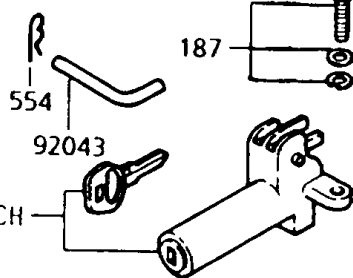

1993 Police 1000 PARTS DIAGRAM

Seat

REF. IGNITION SWITCH

REF. LABELS

1993 Police 1000 PARTS LIST

Seat

ITEM NAME	PART NUMBER	QUANTITY
BRACKET,SEAT CATCH (Ref # 11034)	11034-1329	1
STAY,SEAT STAND (Ref # 35011)	35011-4003	1
SEAT-ASSY (Ref # 53001)	53001-1220	1
HINGE,SEAT (Ref # 53009)	53009-017	1
HINGE,SEAT,FR (Ref # 53009A)	53009-1029	1
HOOK,SEAT (Ref # 53056)	53056-002	1
PIN,SEAT PIVOT (Ref # 92043)	92043-1021	2
DAMPER (Ref # 92075)	92075-099	2
DAMPER,SEAT (Ref # 92075A)	92075-1133	1
SPRING,SEAT HOOK (Ref # 92081)	92081-1053	1
BOLT-UPSET-WSP (Ref # 187)	187B0614	7
NUT-HEX,6MM (Ref # 311)	311B0600	4
PIN-SNAP (Ref # 554)	554A0600	3