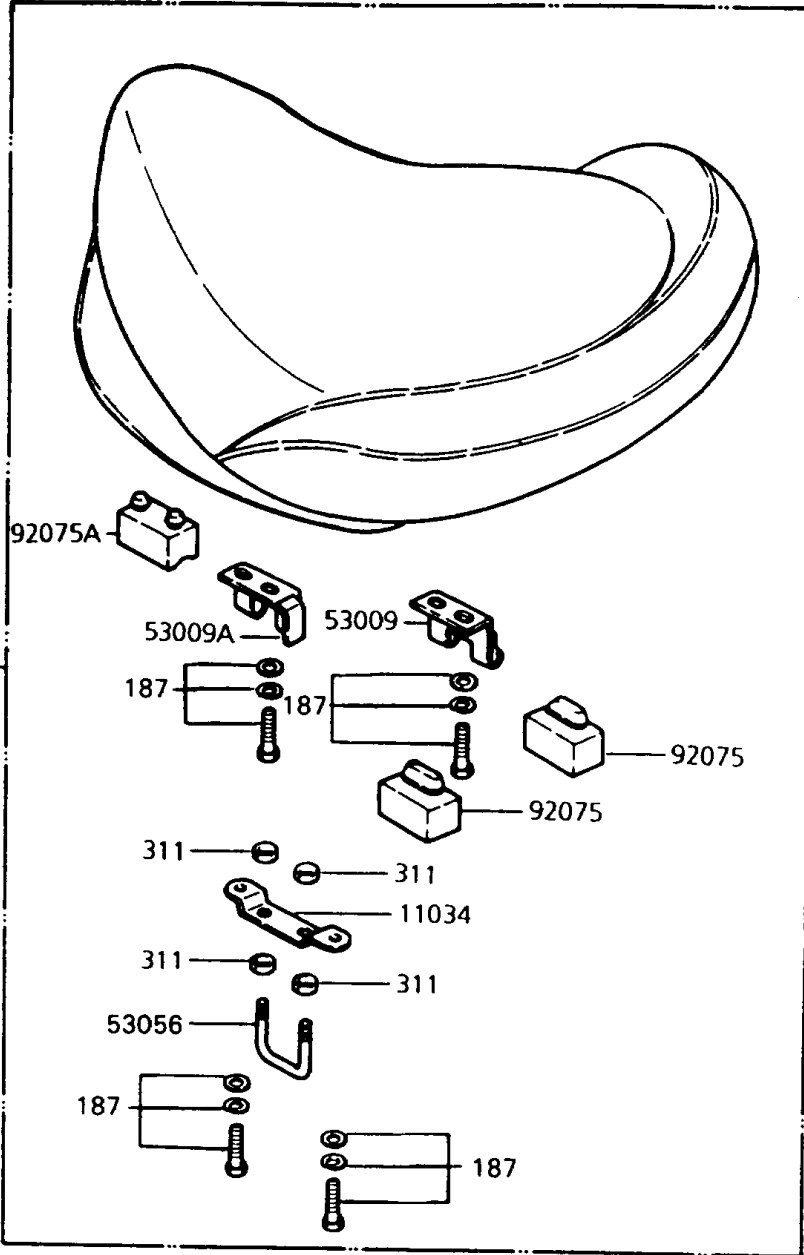

1993 Police 1000 PARTS DIAGRAM

Seat

REF. IGNITION SWITCH

REF. LABELS

1993 Police 1000 PARTS LIST

Seat

ITEM NAME	PART NUMBER	QUANTITY
BRACKET,SEAT CATCH (Ref # 11034)	11034-1329	1
STAY,SEAT STAND (Ref # 35011)	35011-4003	1
SEAT-ASSY (Ref # 53001)	53001-1220	1
HINGE,SEAT (Ref # 53009)	53009-017	1
HINGE,SEAT,FR (Ref # 53009A)	53009-1029	1
HOOK,SEAT (Ref # 53056)	53056-002	1
PIN,SEAT PIVOT (Ref # 92043)	92043-1021	2
DAMPER (Ref # 92075)	92075-099	2
DAMPER,SEAT (Ref # 92075A)	92075-1133	1
SPRING,SEAT HOOK (Ref # 92081)	92081-1053	1
BOLT-UPSET-WSP (Ref # 187)	187B0614	7
NUT-HEX,6MM (Ref # 311)	311B0600	4
PIN-SNAP (Ref # 554)	554A0600	3