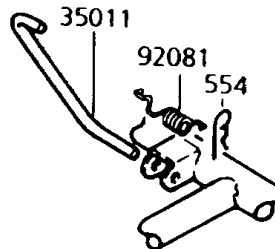

1993 Police 1000 PARTS DIAGRAM

Seat

REF. IGNITION SWITCH

REF. LABELS

1993 Police 1000 PARTS LIST

Seat

ITEM NAME	PART NUMBER	QUANTITY
BRACKET,SEAT CATCH (Ref # 11034)	11034-1329	1
STAY,SEAT STAND (Ref # 35011)	35011-4003	1
SEAT-ASSY (Ref # 53001)	53001-1220	1
HINGE,SEAT (Ref # 53009)	53009-017	1
HINGE,SEAT,FR (Ref # 53009A)	53009-1029	1
HOOK,SEAT (Ref # 53056)	53056-002	1
PIN,SEAT PIVOT (Ref # 92043)	92043-1021	2
DAMPER (Ref # 92075)	92075-099	2
DAMPER,SEAT (Ref # 92075A)	92075-1133	1
SPRING,SEAT HOOK (Ref # 92081)	92081-1053	1
BOLT-UPSET-WSP (Ref # 187)	187B0614	7
NUT-HEX,6MM (Ref # 311)	311B0600	4
PIN-SNAP (Ref # 554)	554A0600	3