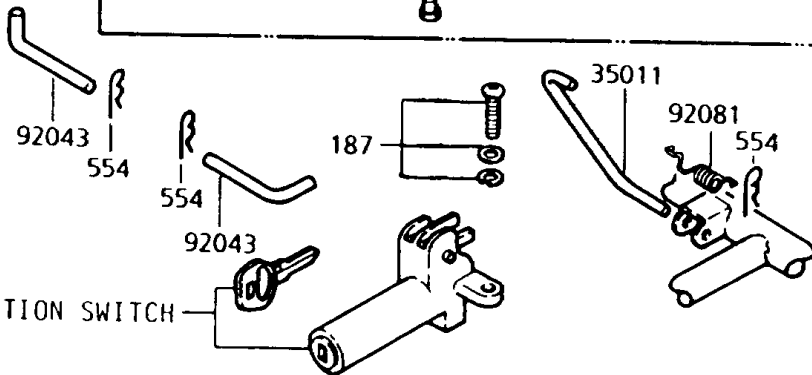

1994 Police 1000 PARTS DIAGRAM

Seat

REF. LABELS

REF. IGNITION SWITCH

1994 Police 1000 PARTS LIST

Seat

ITEM NAME	PART NUMBER	QUANTITY
BRACKET,SEAT CATCH (Ref # 11034)	11034-1329	1
STAY,SEAT STAND (Ref # 35011)	35011-4003	1
SEAT-ASSY (Ref # 53001)	53001-1220	1
HINGE,SEAT (Ref # 53009)	53009-017	1
HINGE,SEAT,FR (Ref # 53009A)	53009-1029	1
HOOK,SEAT (Ref # 53056)	53056-002	1
PIN,SEAT PIVOT (Ref # 92043)	92043-1021	2
DAMPER (Ref # 92075)	92075-099	2
DAMPER,SEAT (Ref # 92075A)	92075-1133	1
SPRING,SEAT HOOK (Ref # 92081)	92081-1053	1
BOLT-UPSET-WSP (Ref # 187)	187B0614	7
NUT-HEX,6MM (Ref # 311)	311B0600	4
PIN-SNAP (Ref # 554)	554A0600	3