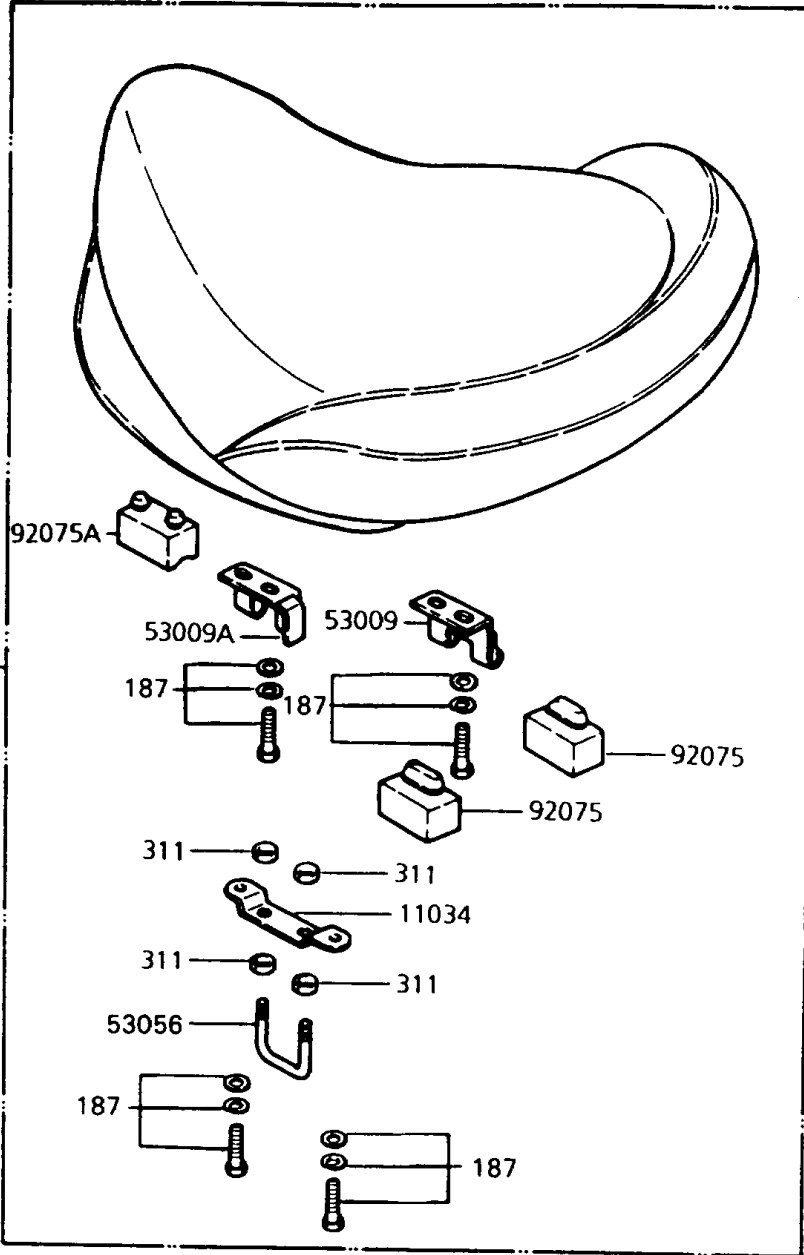

1994 Police 1000 PARTS DIAGRAM

Seat

REF. LABELS

REF. IGNITION SWITCH

1994 Police 1000 PARTS LIST

Seat

ITEM NAME	PART NUMBER	QUANTITY
BRACKET,SEAT CATCH (Ref # 11034)	11034-1329	1
STAY,SEAT STAND (Ref # 35011)	35011-4003	1
SEAT-ASSY (Ref # 53001)	53001-1220	1
HINGE,SEAT (Ref # 53009)	53009-017	1
HINGE,SEAT,FR (Ref # 53009A)	53009-1029	1
HOOK,SEAT (Ref # 53056)	53056-002	1
PIN,SEAT PIVOT (Ref # 92043)	92043-1021	2
DAMPER (Ref # 92075)	92075-099	2
DAMPER,SEAT (Ref # 92075A)	92075-1133	1
SPRING,SEAT HOOK (Ref # 92081)	92081-1053	1
BOLT-UPSET-WSP (Ref # 187)	187B0614	7
NUT-HEX,6MM (Ref # 311)	311B0600	4
PIN-SNAP (Ref # 554)	554A0600	3