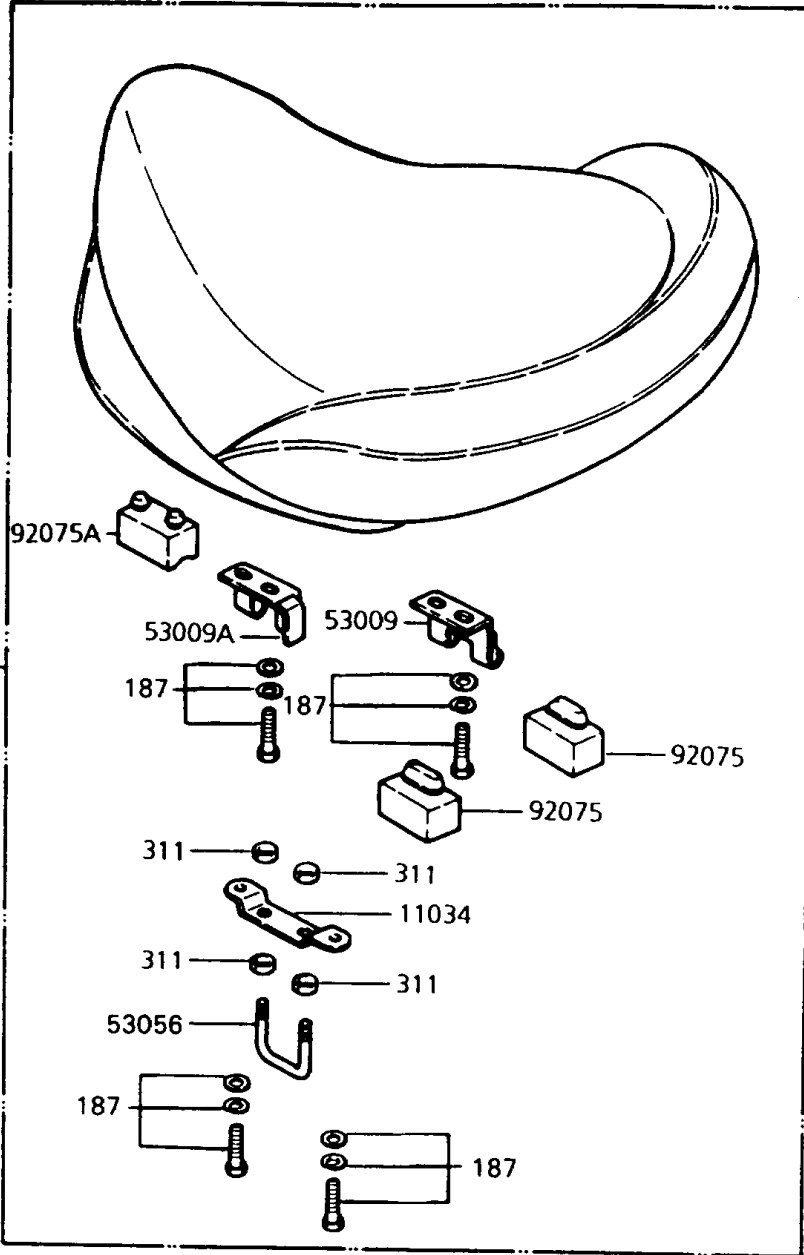

# 1995 Police 1000 PARTS DIAGRAM

Seat

REF. LABELS

# 1995 Police 1000 PARTS LIST

## Seat

ITEM NAME	PART NUMBER	QUANTITY
BRACKET,SEAT CATCH (Ref # 11034)	11034-1329	1
STAY,SEAT STAND (Ref # 35011)	35011-4003	1
SEAT-ASSY (Ref # 53001)	53001-1220	1
HINGE,SEAT (Ref # 53009)	53009-017	1
HINGE,SEAT,FR (Ref # 53009A)	53009-1029	1
HOOK,SEAT (Ref # 53056)	53056-002	1
PIN,SEAT PIVOT (Ref # 92043)	92043-1021	2
DAMPER (Ref # 92075)	92075-099	2
DAMPER,SEAT (Ref # 92075A)	92075-1133	1
SPRING,SEAT HOOK (Ref # 92081)	92081-1053	1
BOLT-UPSET-WSP (Ref # 187)	187B0614	7
NUT-HEX,6MM (Ref # 311)	311B0600	4
PIN-SNAP (Ref # 554)	554A0600	3