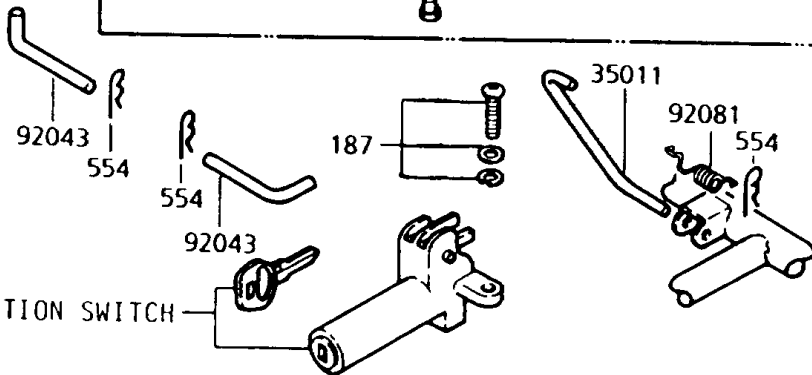

# 1995 Police 1000 PARTS DIAGRAM

Seat

REF. LABELS

# 1995 Police 1000 PARTS LIST

## Seat

ITEM NAME	PART NUMBER	QUANTITY
BRACKET,SEAT CATCH (Ref # 11034)	11034-1329	1
STAY,SEAT STAND (Ref # 35011)	35011-4003	1
SEAT-ASSY (Ref # 53001)	53001-1220	1
HINGE,SEAT (Ref # 53009)	53009-017	1
HINGE,SEAT,FR (Ref # 53009A)	53009-1029	1
HOOK,SEAT (Ref # 53056)	53056-002	1
PIN,SEAT PIVOT (Ref # 92043)	92043-1021	2
DAMPER (Ref # 92075)	92075-099	2
DAMPER,SEAT (Ref # 92075A)	92075-1133	1
SPRING,SEAT HOOK (Ref # 92081)	92081-1053	1
BOLT-UPSET-WSP (Ref # 187)	187B0614	7
NUT-HEX,6MM (Ref # 311)	311B0600	4
PIN-SNAP (Ref # 554)	554A0600	3