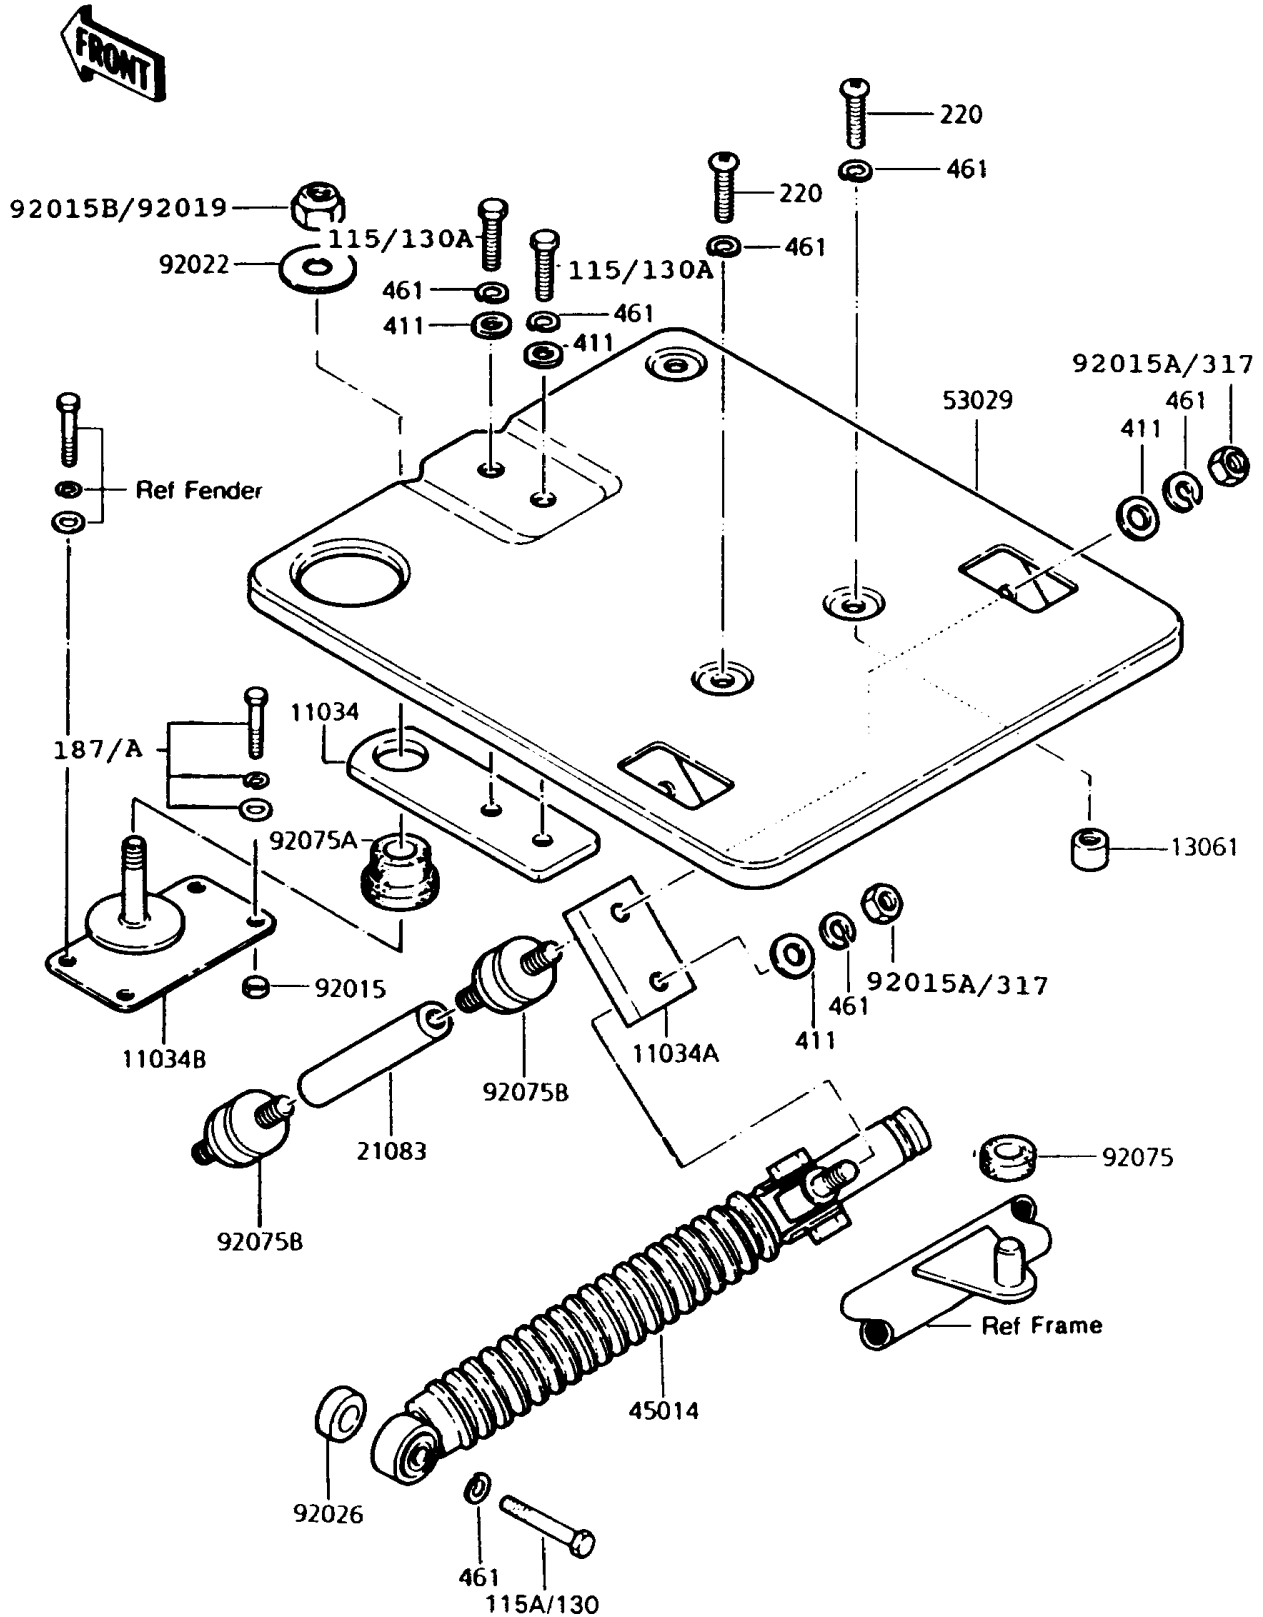

1992 Police 1000 PARTS DIAGRAM

Carrier(s)

1992 Police 1000 PARTS LIST

Carrier(s)

ITEM NAME	PART NUMBER	QUANTITY
BRACKET,CARRIER,FR (Ref # 11034)	11034-4034	1
BRACKET,CARRIER SIDE DAMPER (Ref # 11034A)	11034-4103	1
BRACKET,FR CARRIER DAMPER (Ref # 11034B)	11034-4159	1
BOSS,CARRIER SPACER (Ref # 13061)	13061-4005	2
ARM,CARRIER DAMPER (Ref # 21083)	21083-4006	2
SHOCKABSORBER,RR (Ref # 45014)	45014-4005	1
CARRIER (Ref # 53029)	53029-4002	1
NUT,FLANGED,6MM (Ref # 92015)	92015-1078	2
NUT,LOCK,12MM (Ref # 92019)	92019-009	1
WASHER (Ref # 92022)	92022-4002	1
SPACER (Ref # 92026)	92026-4003	1
DAMPER (Ref # 92075)	92075-203	1
DAMPER,CARRIER (Ref # 92075A)	92075-4006	1
DAMPER,CARRIER (Ref # 92075B)	92075-4040	4
BOLT-SMALL-UPSET (Ref # 115)	115B0816	2
BOLT-SMALL-UPSET (Ref # 115A)	115B0835	1
BOLT-UPSET-WSP (Ref # 187)	187B0622	4
SCREW-PAN-CROS,8X14 (Ref # 220)	220B0814	2
NUT-HEX-SMALL,8MM (Ref # 317)	317B0800	3
WASHER-PLAIN,8MM (Ref # 411)	411B0800	4
WASHER-SPRING,8MM (Ref # 461)	461F0800	7