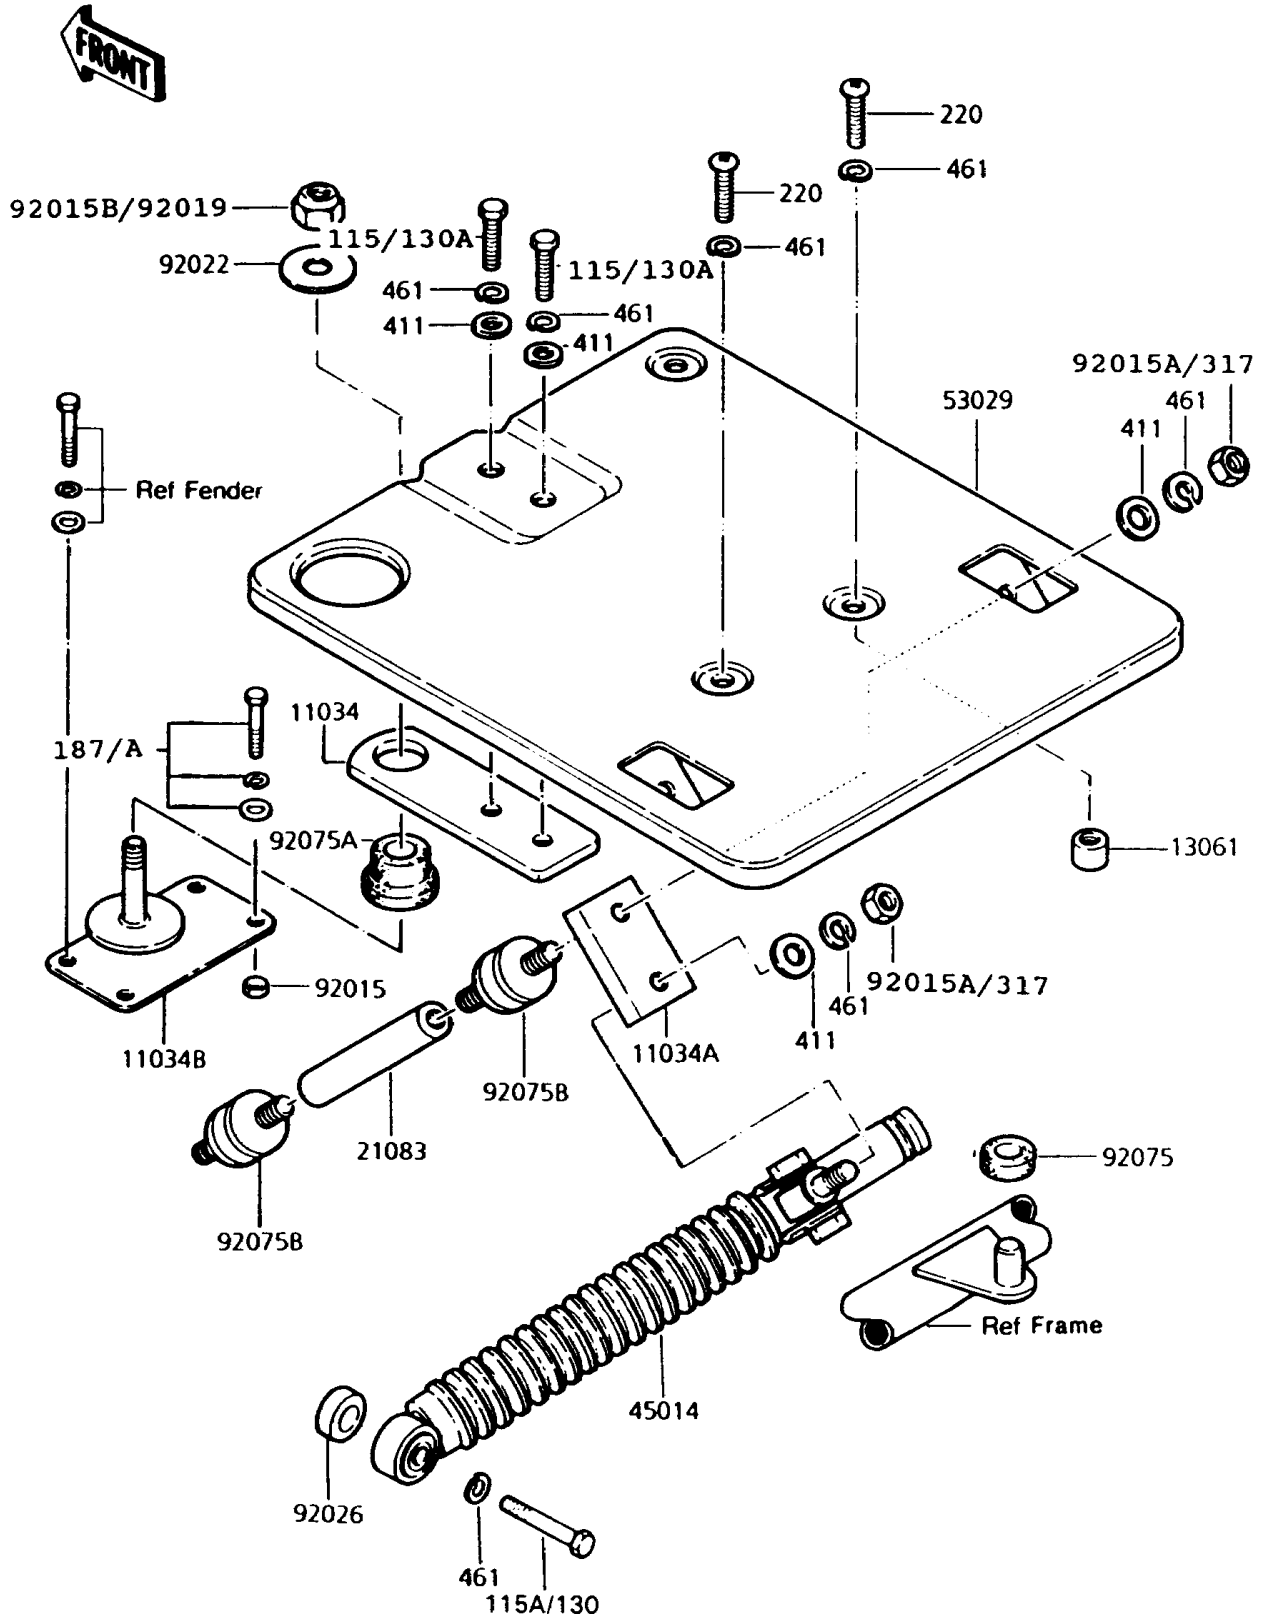

# 1993 Police 1000 PARTS DIAGRAM

Carrier(s)

# 1993 Police 1000 PARTS LIST

Carrier(s)

ITEM NAME	PART NUMBER	QUANTITY
BRACKET,CARRIER,FR (Ref # 11034)	11034-4034	1
BRACKET,CARRIER SIDE DAMPER (Ref # 11034A)	11034-4103	1
BRACKET,FR CARRIER DAMPER (Ref # 11034B)	11034-4159	1
BOSS,CARRIER SPACER (Ref # 13061)	13061-4005	2
ARM,CARRIER DAMPER (Ref # 21083)	21083-4006	2
SHOCKABSORBER,RR (Ref # 45014)	45014-4005	1
CARRIER (Ref # 53029)	53029-4002	1
NUT,FLANGED,6MM (Ref # 92015)	92015-1078	2
NUT,LOCK,12MM (Ref # 92019)	92019-009	1
WASHER (Ref # 92022)	92022-4002	1
SPACER (Ref # 92026)	92026-4003	1
DAMPER (Ref # 92075)	92075-203	1
DAMPER,CARRIER (Ref # 92075A)	92075-4006	1
DAMPER,CARRIER (Ref # 92075B)	92075-4040	4
BOLT-SMALL-UPSET (Ref # 115)	115B0816	2
BOLT-SMALL-UPSET (Ref # 115A)	115B0835	1
BOLT-UPSET-WSP (Ref # 187)	187B0622	4
SCREW-PAN-CROS,8X14 (Ref # 220)	220B0814	2
NUT-HEX-SMALL,8MM (Ref # 317)	317B0800	3
WASHER-PLAIN,8MM (Ref # 411)	411B0800	4
WASHER-SPRING,8MM (Ref # 461)	461F0800	7