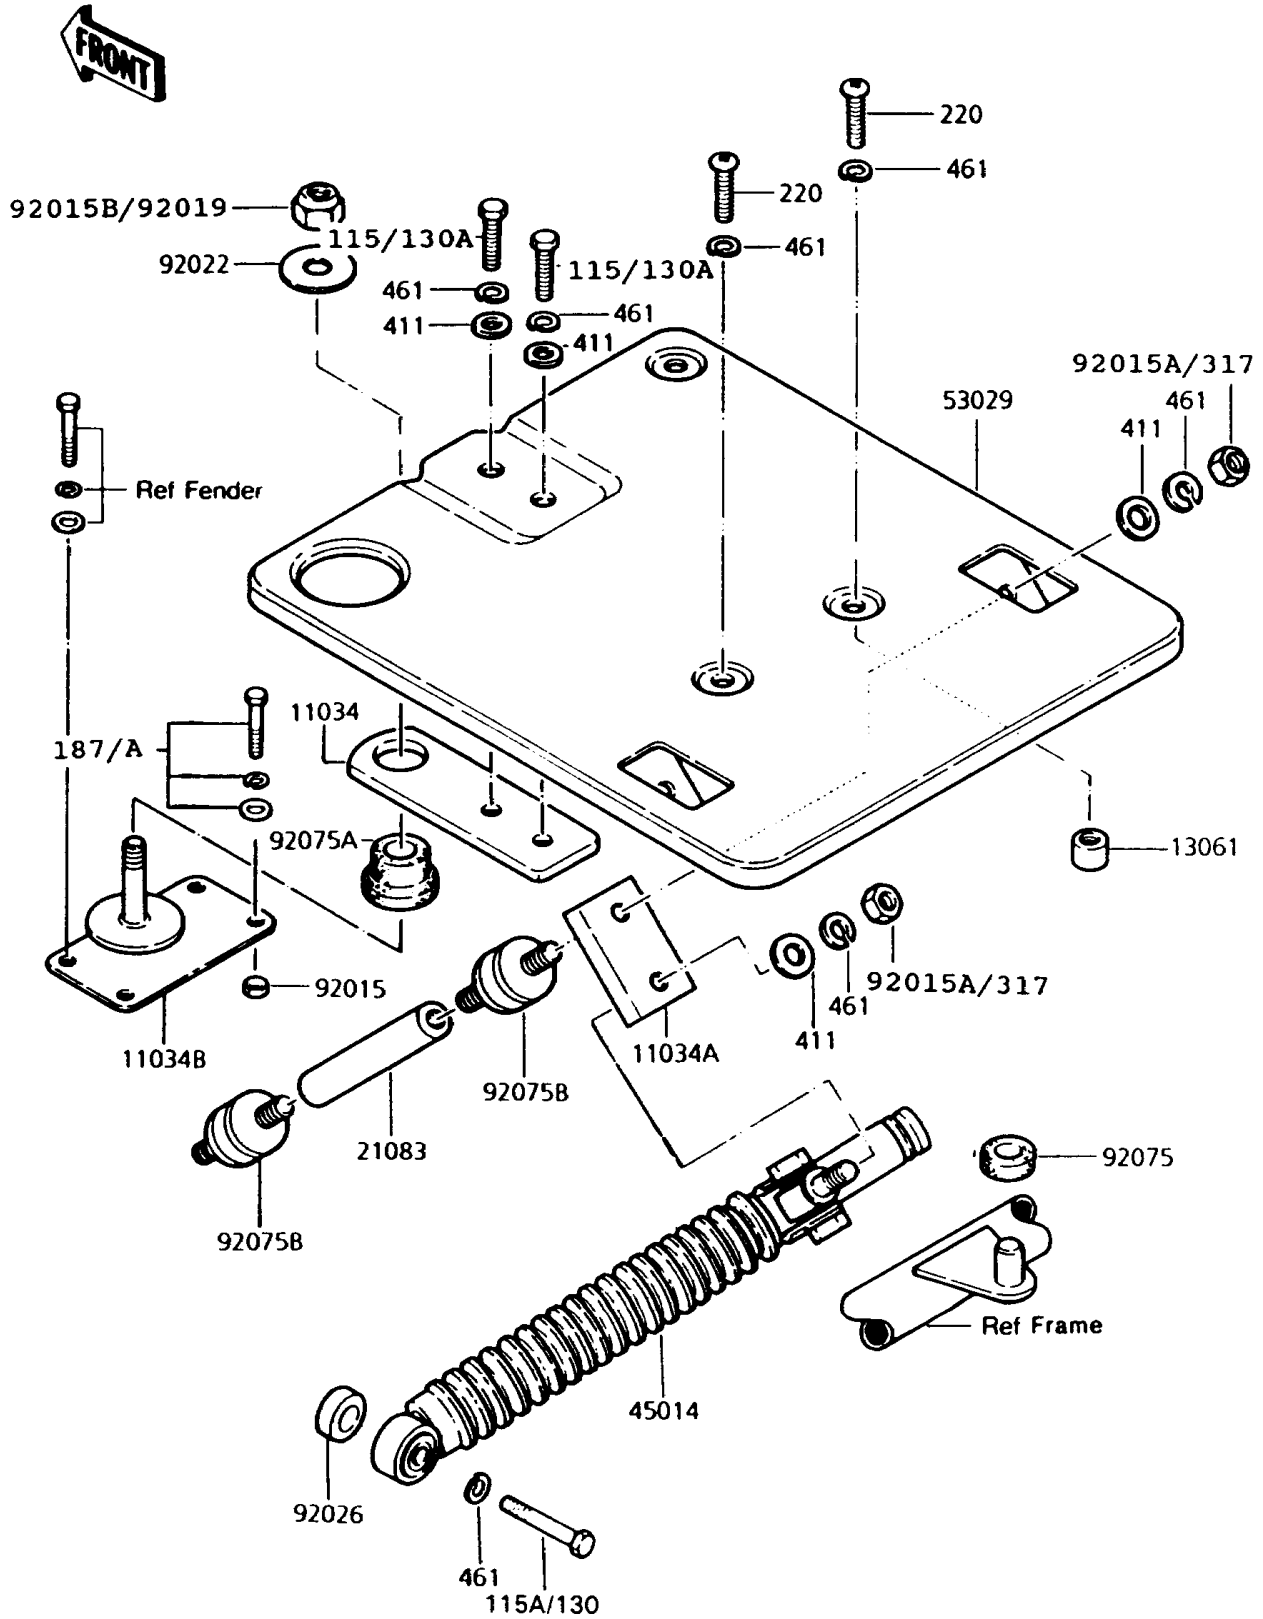

1994 Police 1000 PARTS DIAGRAM

Carrier(s)

1994 Police 1000 PARTS LIST

Carrier(s)

ITEM NAME	PART NUMBER	QUANTITY
BRACKET,CARRIER,FR (Ref # 11034)	11034-4034	1
BRACKET,CARRIER SIDE DAMPER (Ref # 11034A)	11034-4103	1
BRACKET,FR CARRIER DAMPER (Ref # 11034B)	11034-4159	1
BOSS,CARRIER SPACER (Ref # 13061)	13061-4005	2
ARM,CARRIER DAMPER (Ref # 21083)	21083-4006	2
SHOCKABSORBER,RR (Ref # 45014)	45014-4005	1
CARRIER (Ref # 53029)	53029-4002	1
NUT,FLANGED,6MM (Ref # 92015)	92015-1078	2
NUT,FLANGED,8MM,BLACK (Ref # 92015A)	92015-1183	3
NUT,LOCK,12MM,BLACK (Ref # 92015B)	92015-1190	1
WASHER (Ref # 92022)	92022-4002	1
SPACER (Ref # 92026)	92026-4003	1
DAMPER (Ref # 92075)	92075-203	1
DAMPER,CARRIER (Ref # 92075A)	92075-4006	1
DAMPER,CARRIER (Ref # 92075B)	92075-4040	4
BOLT-FLANGED (Ref # 130)	130C0835	1
BOLT-FLANGED,8X16,BLACK (Ref # 130A)	130J0816	2
BOLT-UPSET-WSP,6X22 (Ref # 187A)	187C0622	4
SCREW-PAN-CROS,8X14 (Ref # 220)	220B0814	2