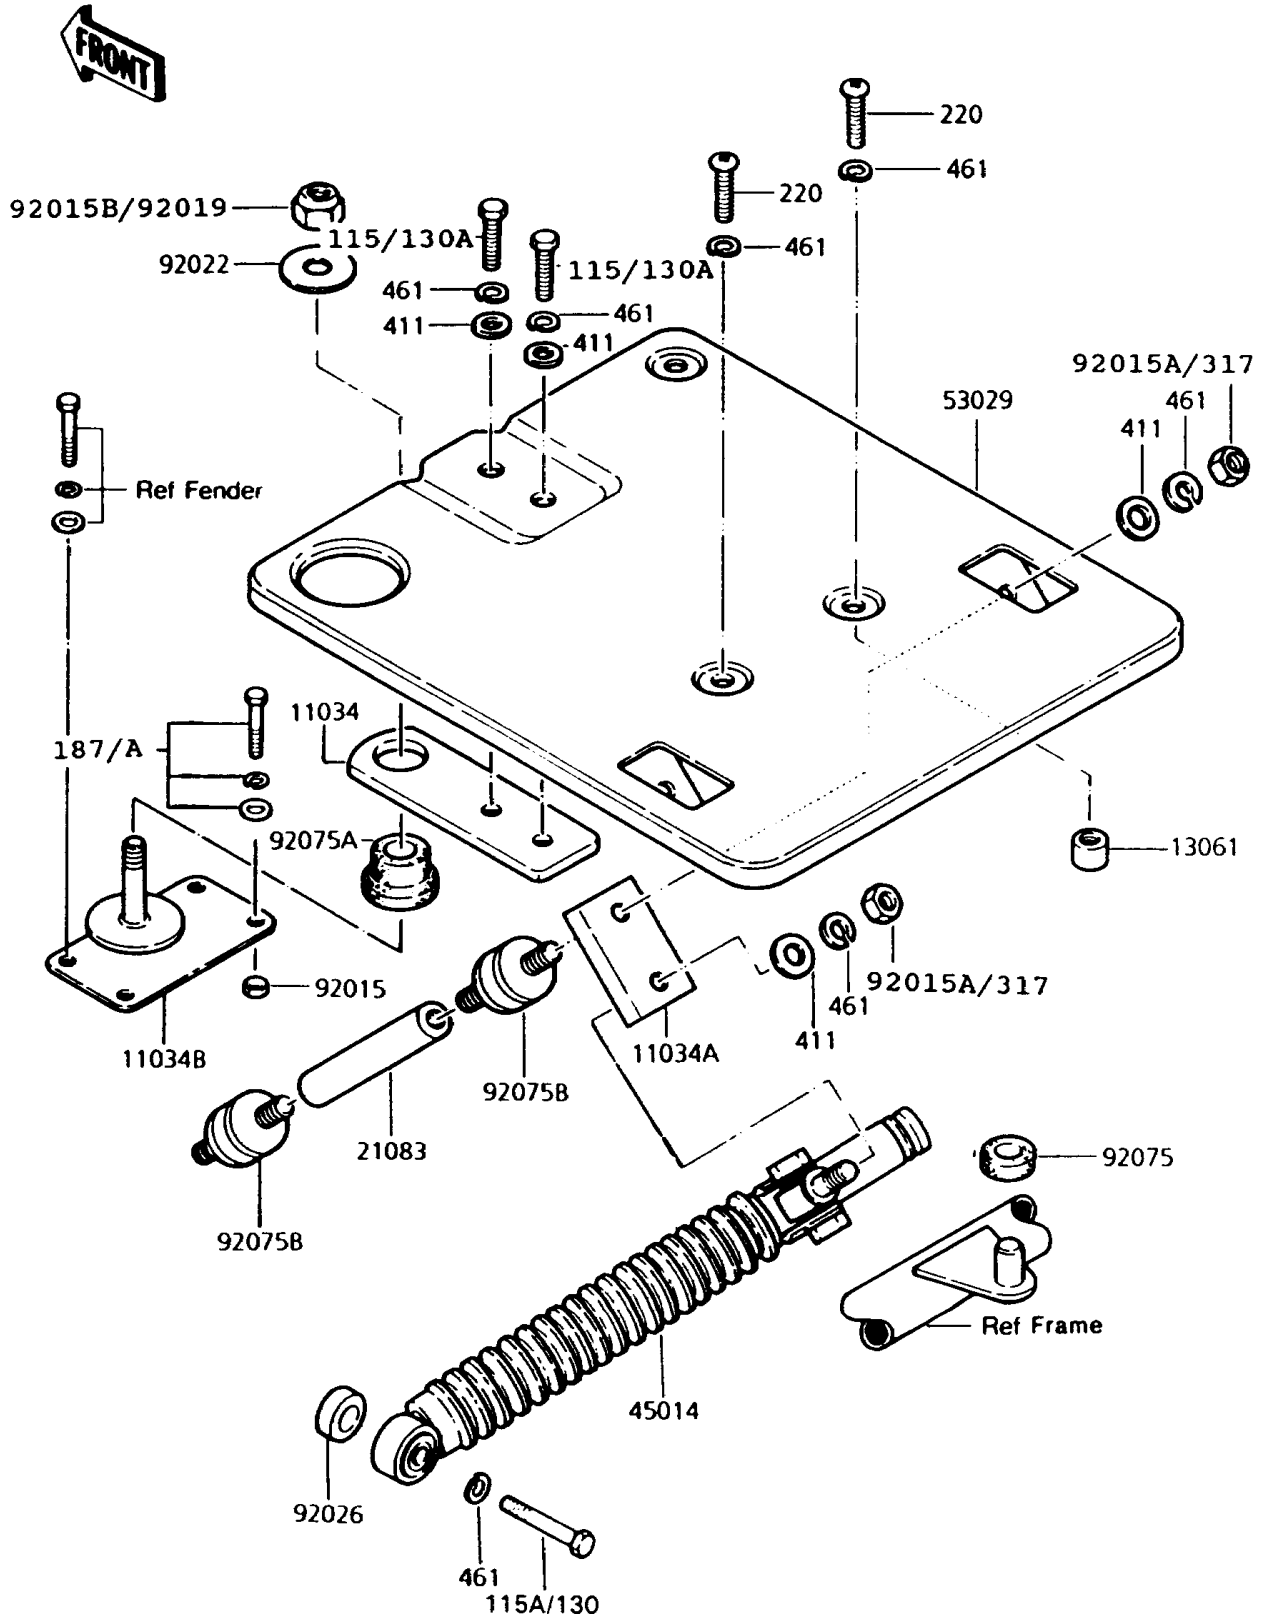

# 1995 Police 1000 PARTS DIAGRAM

Carrier(s)

# 1995 Police 1000 PARTS LIST

Carrier(s)

ITEM NAME	PART NUMBER	QUANTITY
BRACKET,CARRIER,FR (Ref # 11034)	11034-4034	1
BRACKET,CARRIER SIDE DAMPER (Ref # 11034A)	11034-4103	1
BRACKET,FR CARRIER DAMPER (Ref # 11034B)	11034-4159	1
BOSS,CARRIER SPACER (Ref # 13061)	13061-4005	2
ARM,CARRIER DAMPER (Ref # 21083)	21083-4006	2
SHOCKABSORBER,RR (Ref # 45014)	45014-4005	1
CARRIER (Ref # 53029)	53029-4002	1
NUT,FLANGED,6MM (Ref # 92015)	92015-1078	2
NUT,FLANGED,8MM,BLACK (Ref # 92015A)	92015-1183	3
NUT,LOCK,12MM,BLACK (Ref # 92015B)	92015-1190	1
WASHER (Ref # 92022)	92022-4002	1
SPACER (Ref # 92026)	92026-4003	1
DAMPER (Ref # 92075)	92075-203	1
DAMPER,CARRIER (Ref # 92075A)	92075-4006	1
DAMPER,CARRIER (Ref # 92075B)	92075-4040	4
BOLT-FLANGED (Ref # 130)	130C0835	1
BOLT-FLANGED,8X16,BLACK (Ref # 130A)	130J0816	2
BOLT-UPSET-WSP,6X22 (Ref # 187A)	187C0622	4
SCREW-PAN-CROS,8X14 (Ref # 220)	220B0814	2