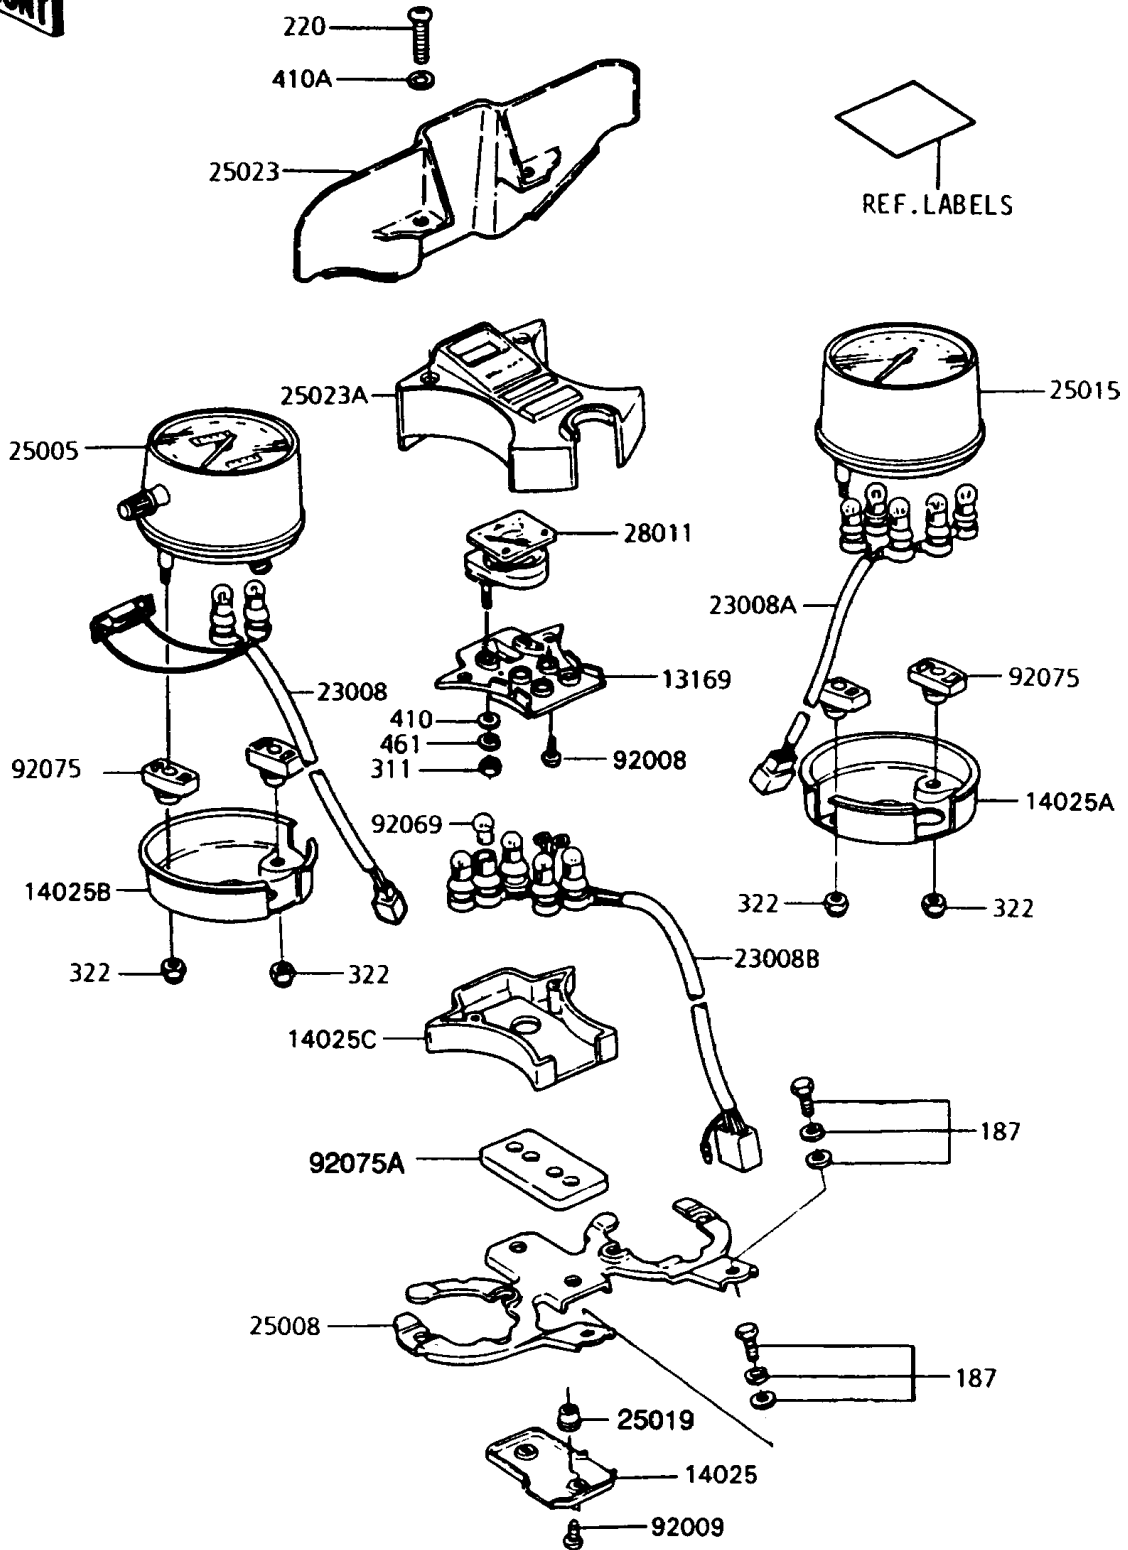

1992 Police 1000 PARTS DIAGRAM

Meter(s)

1992 Police 1000 PARTS LIST

Meter(s)

ITEM NAME	PART NUMBER	QUANTITY
PLATE,SOCKET (Ref # 13169)	13169-1238	1
COVER,METER BRACKET (Ref # 14025)	14025-1211	1
COVER,TACHOMETER (Ref # 14025A)	14025-1458	1
COVER,SPEEDOMETER (Ref # 14025B)	14025-4019	1
COVER,PILOT BOX,LWR (Ref # 14025C)	14025-4020	1
SOCKET-ASSY,SPEEDOMETER (Ref # 23008)	23008-1142	1
SOCKET-ASSY,TACHOMETER (Ref # 23008A)	23008-1143	1
SOCKET-ASSY,FUEL METER (Ref # 23008B)	23008-1144	1
SPEEDOMETER,MPH (Ref # 25005)	25005-1170	1
BRACKET-METER (Ref # 25008)	25008-4001	1
TACHOMETER,X1000RPM (Ref # 25015)	25015-1114	1
DAMPER,METER (Ref # 25019)	25019-023	2
COVER-METER CASE (Ref # 25023)	25023-4003	1
COVER-METER CASE,PILOT BOX,UPP (Ref # 25023A)	25023-4004	1
METER,FUEL (Ref # 28011)	28011-1027	1
SCREW,TAPPING,3.5X12 (Ref # 92008)	92008-012	2
SCREW,TAPPING,4X10 (Ref # 92009)	92009-1040	2
BULB,12V 3.4W (Ref # 92069)	92069-1007	12
DAMPER,SHOCK,METER (Ref # 92075)	92075-1101	4
DAMPER,PILOT BOX (Ref # 92075A)	92075-1246	1
BOLT-UPSET-WSP (Ref # 187)	187B0614	2
SCREW-PAN-CROS (Ref # 220)	220C0445	2
NUT-HEX (Ref # 311)	311B0400	4
NUT-CAP (Ref # 322)	322C0500	4
WASHER-PLAIN-SMALL,4MM (Ref # 410)	410B0400	2
WASHER-PLAIN-SMALL,4MM,BLACK (Ref # 410A)	410F0400	2
WASHER-SPRING,4MM (Ref # 461)	461F0400	2