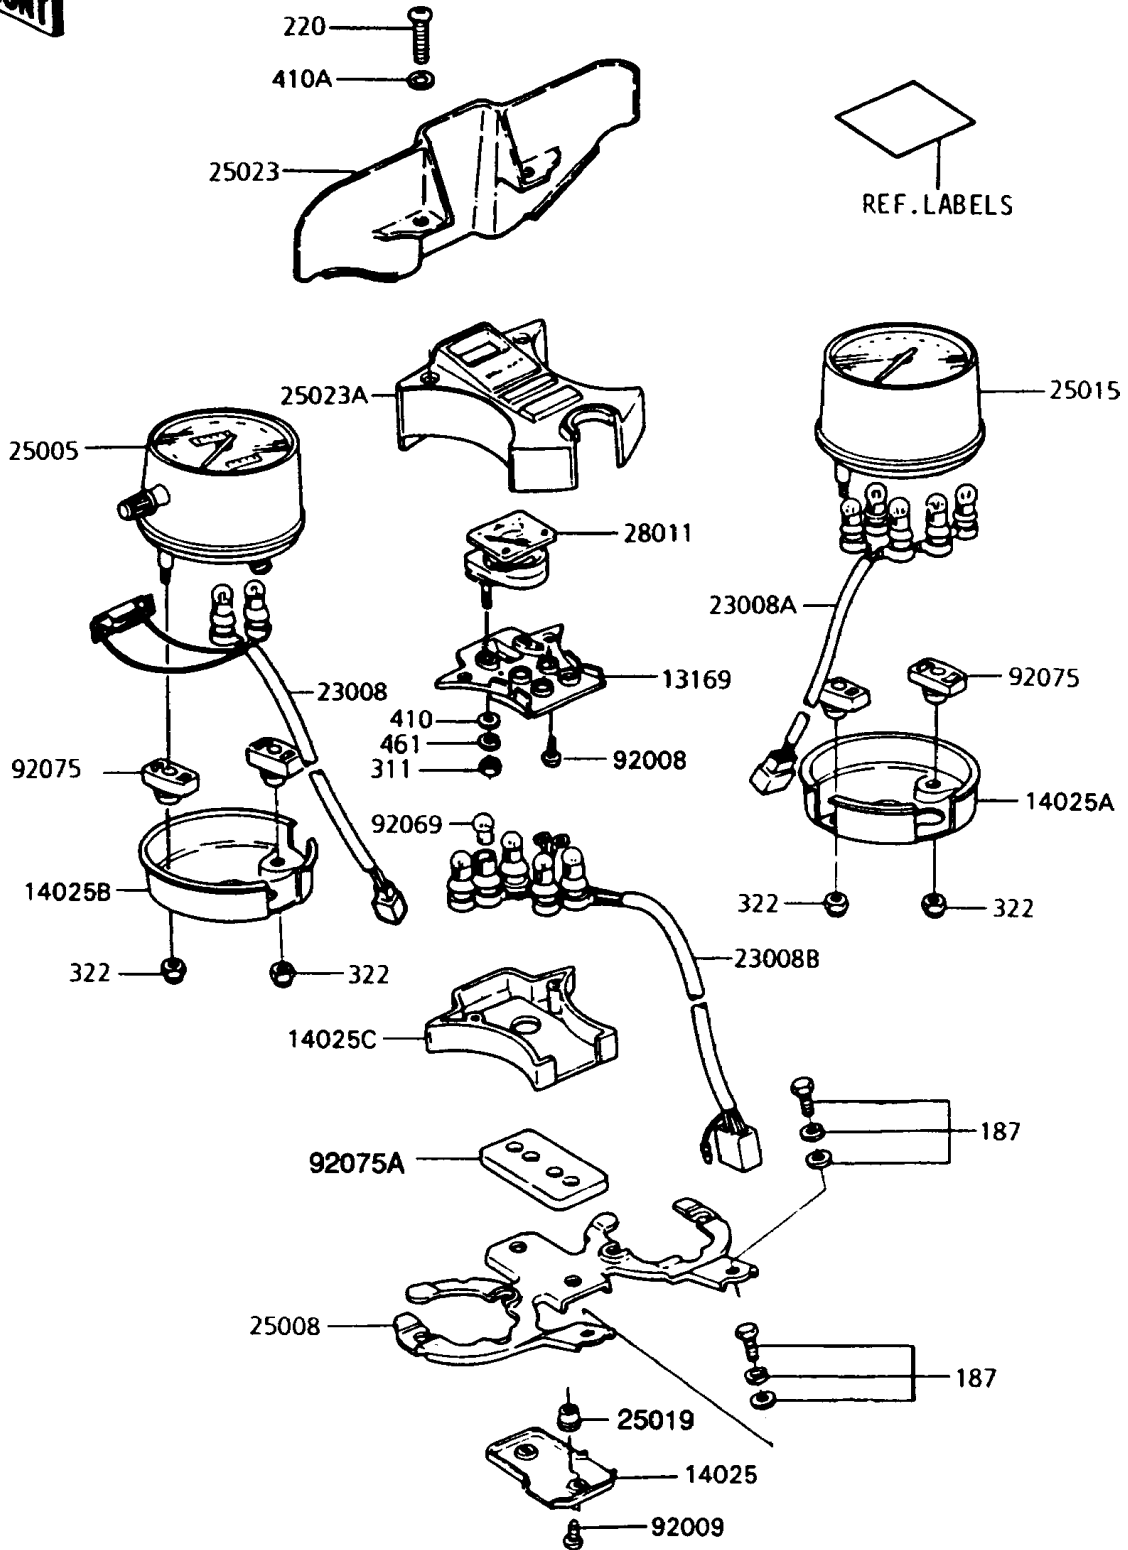

# 1994 Police 1000 PARTS DIAGRAM

Meter(s)

# 1994 Police 1000 PARTS LIST

Meter(s)

ITEM NAME	PART NUMBER	QUANTITY
PLATE,SOCKET (Ref # 13169)	13169-1238	1
COVER,METER BRACKET (Ref # 14025)	14025-1211	1
COVER,TACHOMETER (Ref # 14025A)	14025-1458	1
COVER,SPEEDOMETER (Ref # 14025B)	14025-4019	1
COVER,PILOT BOX,LWR (Ref # 14025C)	14025-4020	1
SOCKET-ASSY,SPEEDOMETER (Ref # 23008)	23008-1142	1
SOCKET-ASSY,TACHOMETER (Ref # 23008A)	23008-1143	1
SOCKET-ASSY,FUEL METER (Ref # 23008B)	23008-1144	1
SPEEDOMETER,MPH (Ref # 25005)	25005-1170	1
BRACKET-METER (Ref # 25008)	25008-4001	1
TACHOMETER,X1000RPM (Ref # 25015)	25015-1114	1
DAMPER,METER (Ref # 25019)	25019-023	2
COVER-METER CASE (Ref # 25023)	25023-4003	1
COVER-METER CASE,PILOT BOX,UPP (Ref # 25023A)	25023-4004	1
METER,FUEL (Ref # 28011)	28011-1027	1
SCREW,TAPPING,3.5X12 (Ref # 92008)	92008-012	2
SCREW,TAPPING,4X10 (Ref # 92009)	92009-1040	2
BULB,12V 3.4W (Ref # 92069)	92069-1007	12
DAMPER,SHOCK,METER (Ref # 92075)	92075-1101	4
DAMPER,PILOT BOX (Ref # 92075A)	92075-1246	1
BOLT-UPSET-WSP (Ref # 187)	187B0614	2
SCREW-PAN-CROS (Ref # 220)	220C0445	2
NUT-HEX (Ref # 311)	311B0400	4
NUT-CAP (Ref # 322)	322C0500	4
WASHER-PLAIN-SMALL,4MM (Ref # 410)	410B0400	2
WASHER-PLAIN-SMALL,4MM,BLACK (Ref # 410A)	410F0400	2
WASHER-SPRING,4MM (Ref # 461)	461F0400	2