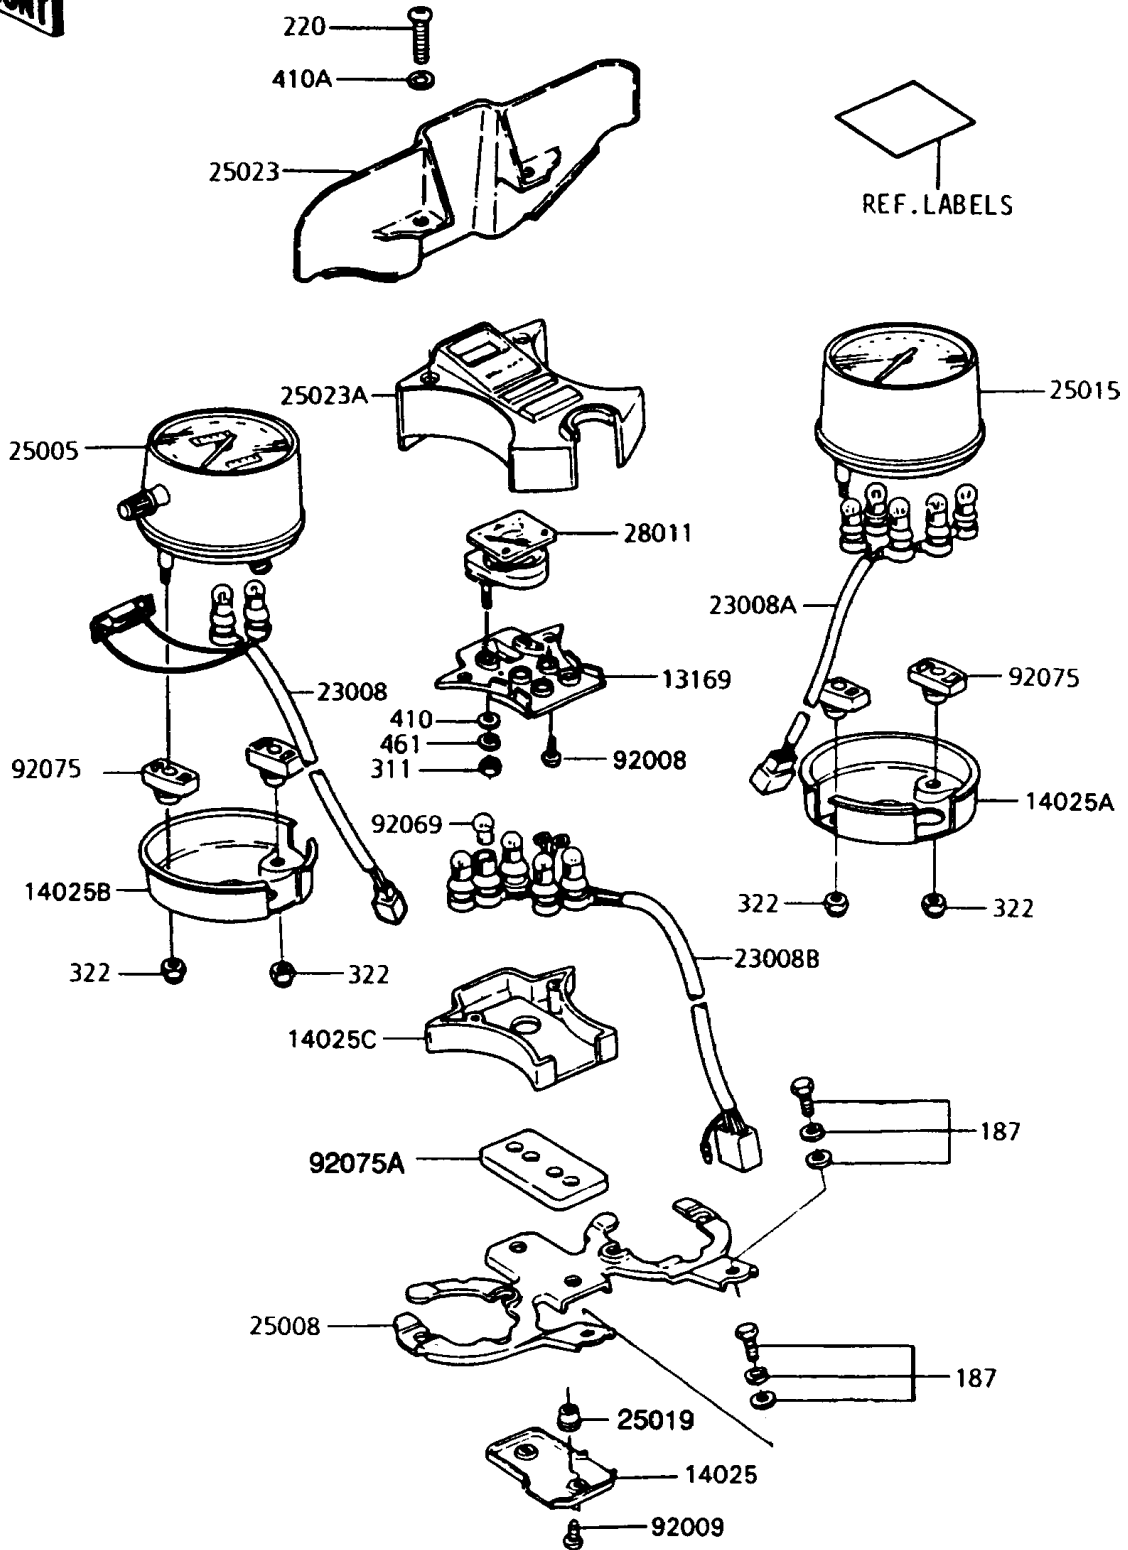

1995 Police 1000 PARTS DIAGRAM

Meter(s)

1995 Police 1000 PARTS LIST

Meter(s)

ITEM NAME	PART NUMBER	QUANTITY
PLATE,SOCKET (Ref # 13169)	13169-1238	1
COVER,METER BRACKET (Ref # 14025)	14025-1211	1
COVER,TACHOMETER (Ref # 14025A)	14025-1458	1
COVER,SPEEDOMETER (Ref # 14025B)	14025-4019	1
COVER,PILOT BOX,LWR (Ref # 14025C)	14025-4020	1
SOCKET-ASSY,SPEEDOMETER (Ref # 23008)	23008-1142	1
SOCKET-ASSY,TACHOMETER (Ref # 23008A)	23008-1143	1
SOCKET-ASSY,FUEL METER (Ref # 23008B)	23008-1144	1
SPEEDOMETER,MPH (Ref # 25005)	25005-1170	1
BRACKET-METER (Ref # 25008)	25008-4001	1
TACHOMETER,X1000RPM (Ref # 25015)	25015-1114	1
DAMPER,METER (Ref # 25019)	25019-023	2
COVER-METER CASE (Ref # 25023)	25023-4003	1
COVER-METER CASE,PILOT BOX,UPP (Ref # 25023A)	25023-4004	1
METER,FUEL (Ref # 28011)	28011-1027	1
SCREW,TAPPING,3.5X12 (Ref # 92008)	92008-012	2
SCREW,TAPPING,4X10 (Ref # 92009)	92009-1040	2
BULB,12V 3.4W (Ref # 92069)	92069-1007	12
DAMPER,SHOCK,METER (Ref # 92075)	92075-1101	4
DAMPER,PILOT BOX (Ref # 92075A)	92075-1246	1
BOLT-UPSET-WSP (Ref # 187)	187B0614	2
SCREW-PAN-CROS (Ref # 220)	220C0445	2
NUT-HEX (Ref # 311)	311B0400	4
NUT-CAP (Ref # 322)	322C0500	4
WASHER-PLAIN-SMALL,4MM (Ref # 410)	410B0400	2
WASHER-PLAIN-SMALL,4MM,BLACK (Ref # 410A)	410F0400	2
WASHER-SPRING,4MM (Ref # 461)	461F0400	2