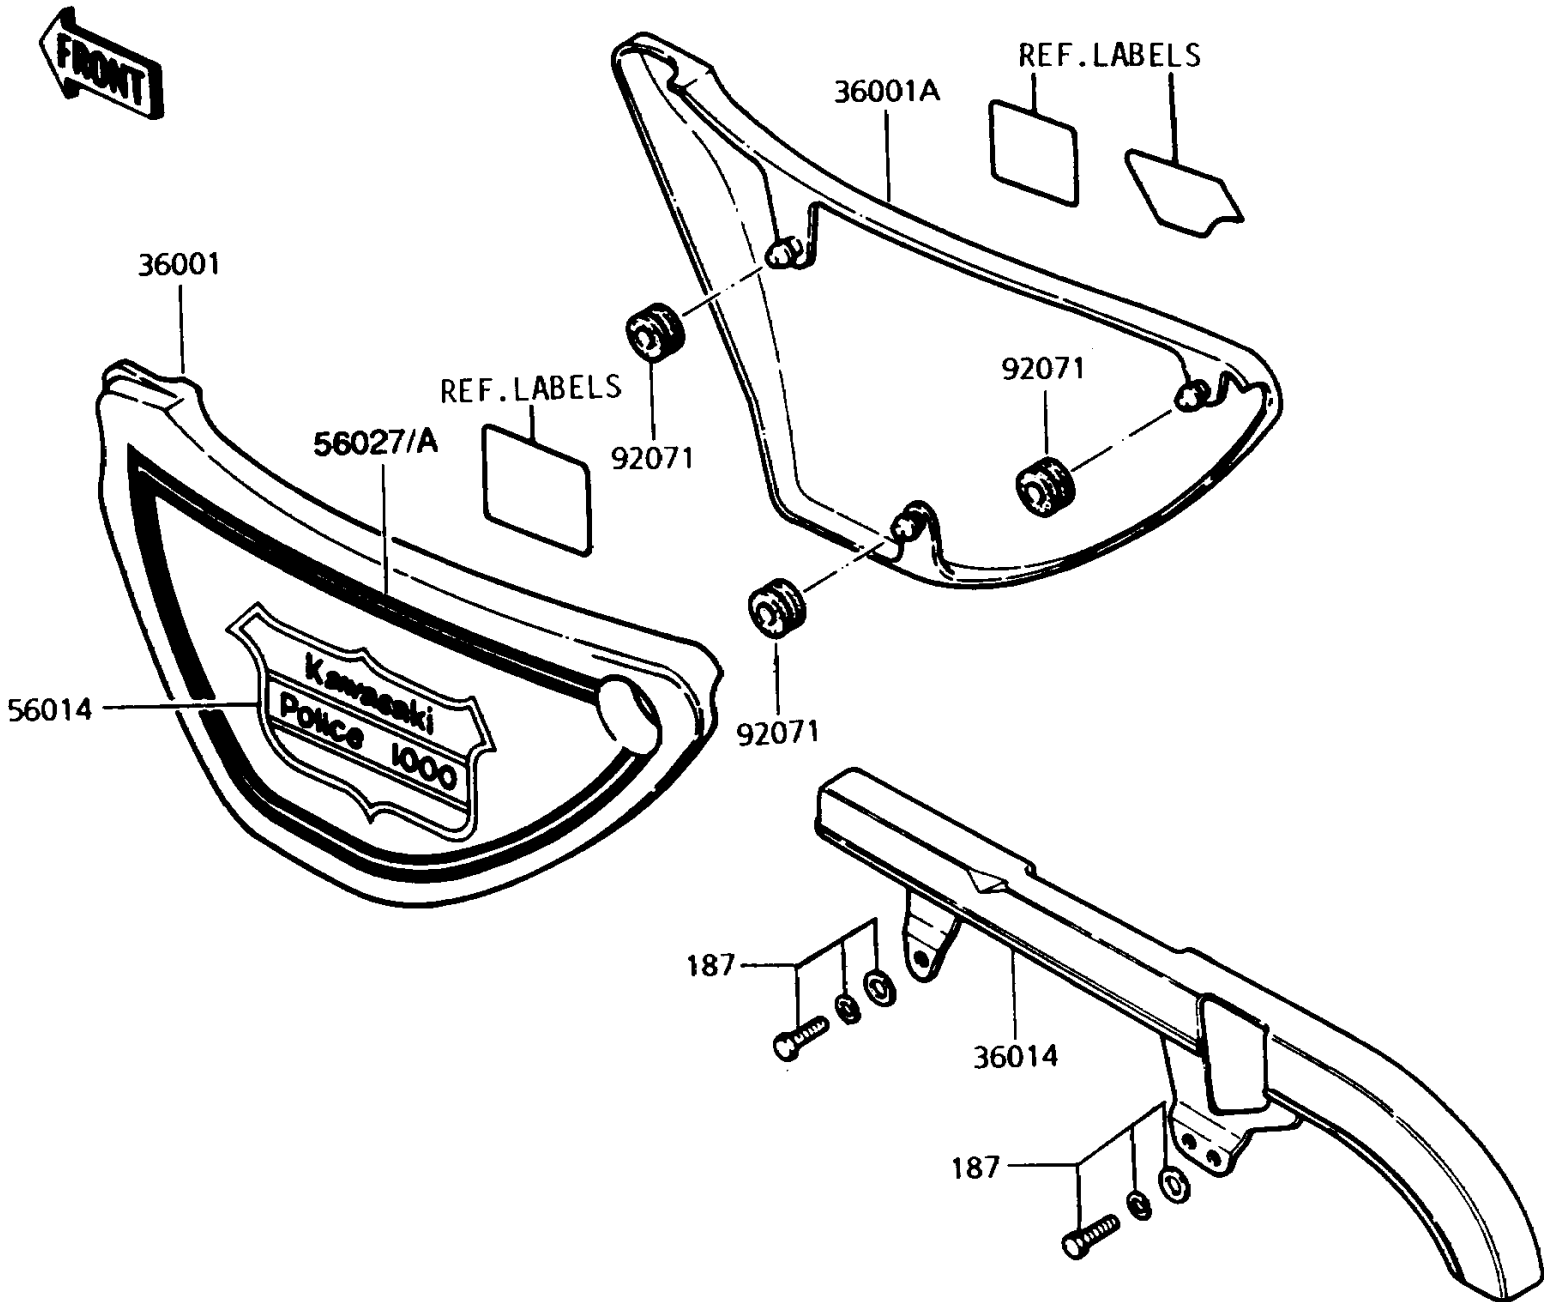

# 1992 Police 1000 PARTS DIAGRAM

Side Covers/Chain Cover

# 1992 Police 1000 PARTS LIST

## Side Covers/Chain Cover

ITEM NAME	PART NUMBER	QUANTITY
COVER-SIDE,LH,J.WHITE (Ref # 36001)	36001-1110-8C	1
COVER-SIDE,RH,J.WHITE (Ref # 36001A)	36001-1111-8C	1
CASE-CHAIN (Ref # 36014)	36014-1034	1
EMBLEM,SIDE COVER (Ref # 56014)	56014-4020	2
PATTERN,SIDE COVER,RH (Ref # 56027)	56027-4075	1
PATTERN,SIDE COVER,LH (Ref # 56027A)	56027-4076	1
GROMMET (Ref # 92071)	92071-056	6
BOLT-UPSET-WSP (Ref # 187)	187B0616	3