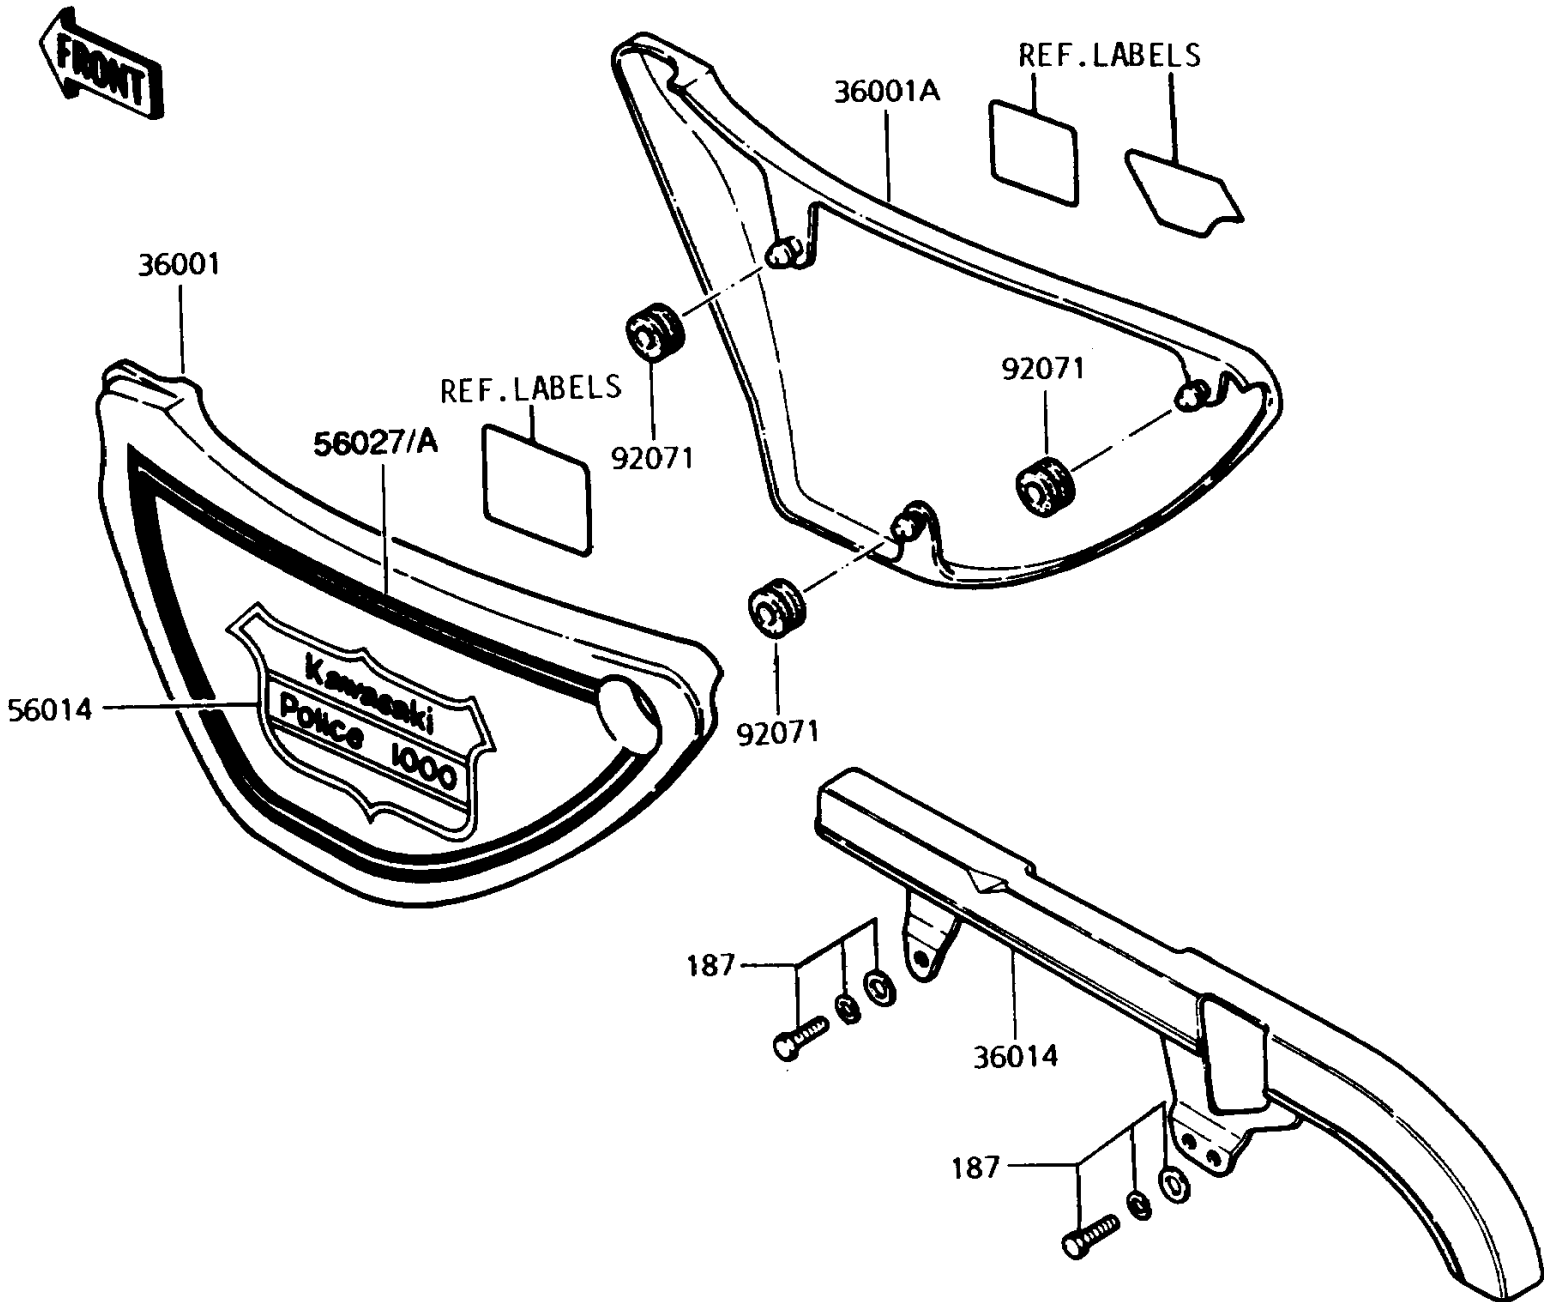

# 1994 Police 1000 PARTS DIAGRAM

Side Covers/Chain Cover

# 1994 Police 1000 PARTS LIST

## Side Covers/Chain Cover

ITEM NAME	PART NUMBER	QUANTITY
COVER-SIDE,LH,J.WHITE (Ref # 36001)	36001-1110-8C	1
COVER-SIDE,RH,J.WHITE (Ref # 36001A)	36001-1111-8C	1
CASE-CHAIN (Ref # 36014)	36014-1034	1
EMBLEM,SIDE COVER (Ref # 56014)	56014-4020	2
PATTERN,SIDE COVER,RH (Ref # 56027)	56027-4075	1
PATTERN,SIDE COVER,LH (Ref # 56027A)	56027-4076	1
GROMMET (Ref # 92071)	92071-056	6
BOLT-UPSET-WSP (Ref # 187)	187B0616	3