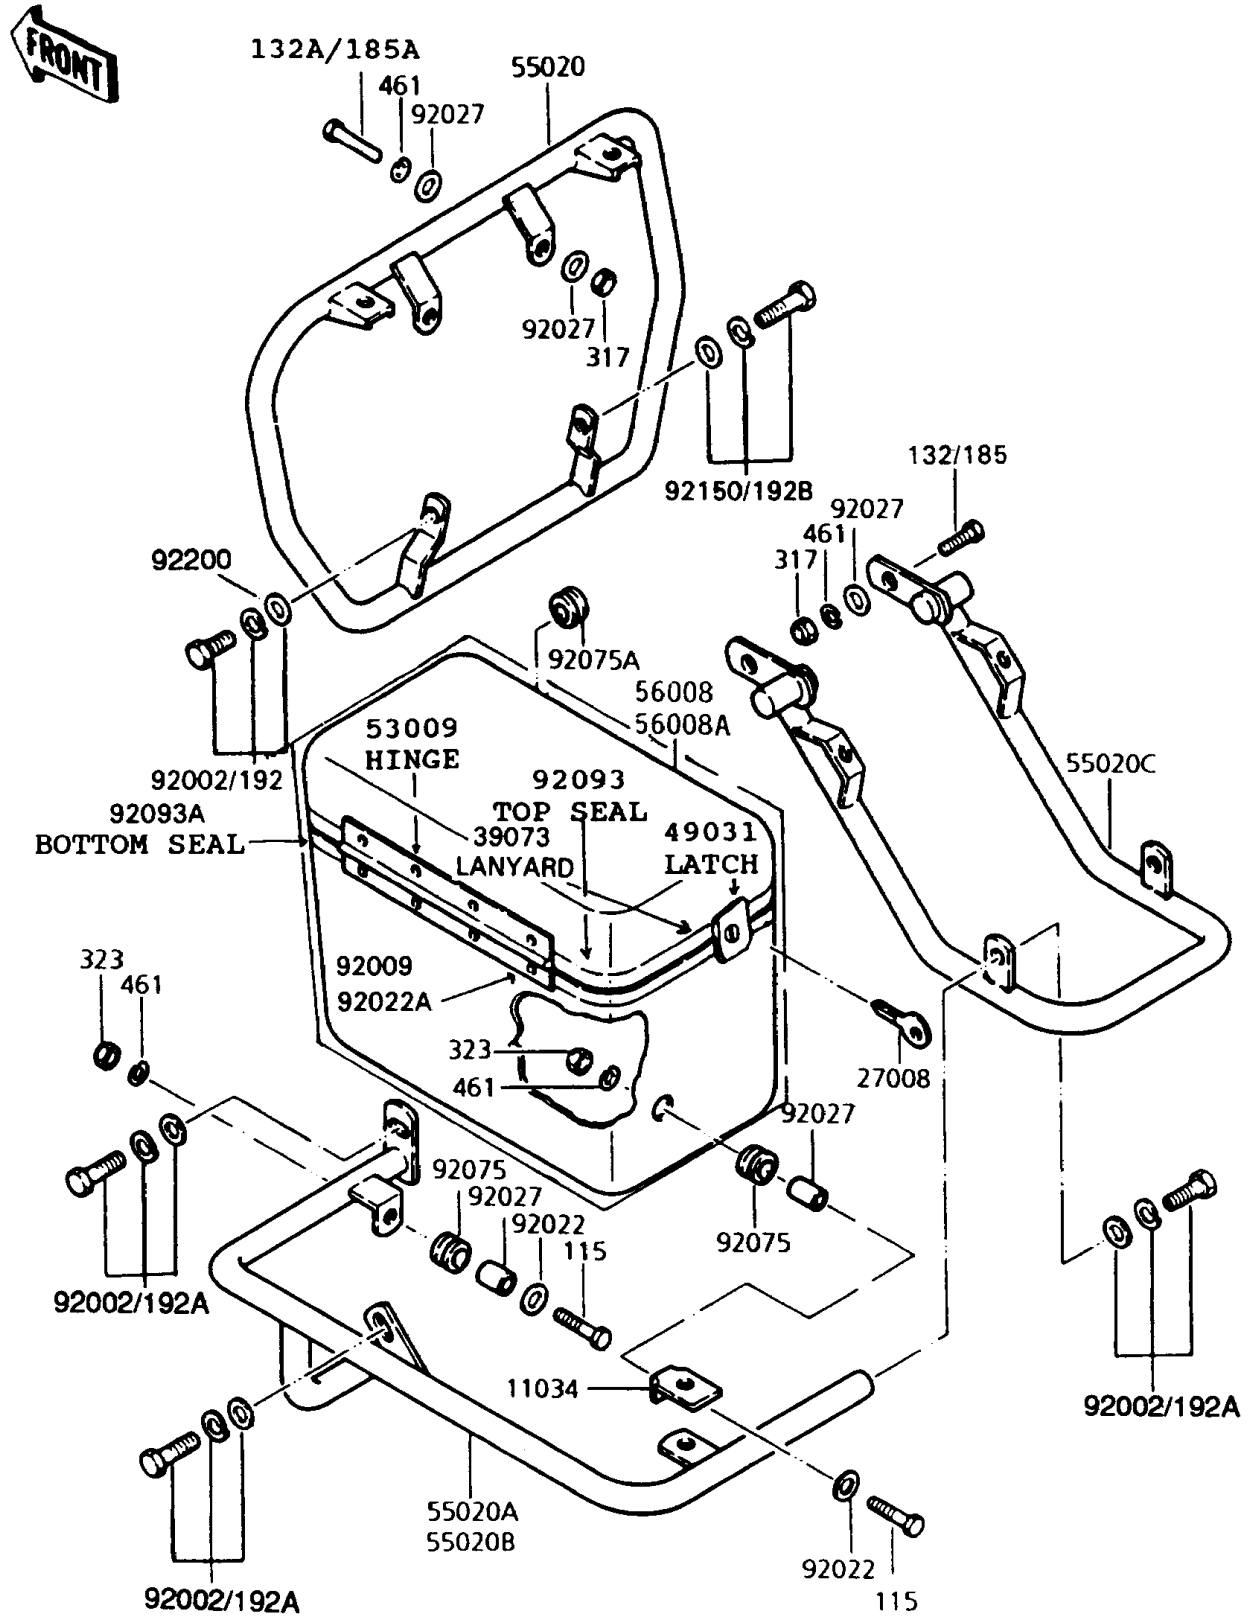

1992 Police 1000 PARTS DIAGRAM

Guard(s)

1992 Police 1000 PARTS LIST

Guard(s)

ITEM NAME	PART NUMBER	QUANTITY
BRACKET,CARRIER BAG DAMPER (Ref # 11034)	11034-4137	2
KEY (Ref # 27008)	27008-4001	1
LANYARD (Ref # 39073)	39073-5501	2
LATCH (Ref # 49031)	49031-5504	4
HINGE (Ref # 53009)	53009-5501	2
GUARD,FR (Ref # 55020)	55020-1070	1
GUARD,SADDLE BAG,LH (Ref # 55020A)	55020-1071	1
GUARD,SADDLE BAG,RH (Ref # 55020B)	55020-1072	1
GUARD,RR (Ref # 55020C)	55020-1073	1
BAG,LH (Ref # 56008)	56008-4006	1
BAG,RH (Ref # 56008A)	56008-4007	1
SCREW (Ref # 92009)	92009-5506	36
WASHER,8.5X20X1.6 (Ref # 92022)	92022-1561	6
WASHER (Ref # 92022A)	92022-5520	36
COLLAR (Ref # 92027)	92027-280	6
DAMPER (Ref # 92075)	92075-303	6
DAMPER,AMPLIFIER HARNESS (Ref # 92075A)	92075-4012	1
SEAL (Ref # 92093)	92093-5503	AR
SEAL (Ref # 92093A)	92093-5504	AR
BOLT-SMALL-UPSET (Ref # 115)	115B0825	6
BOLT-UPSET-WSP-SMALL (Ref # 185)	185B0825	2
BOLT-UPSET-WSP-SMALL (Ref # 185A)	185B0845	2
BOLT-UPSET-WSP-SMALL (Ref # 192)	192B1020	1
BOLT-UPSET-WSP-SMALL (Ref # 192A)	192B1030	6
BOLT-UPSET-WSP-SMALL (Ref # 192B)	192B1040	1
NUT-HEX-SMALL,8MM (Ref # 317)	317B0800	2
NUT-CAP-SMALL,8MM (Ref # 323)	323N0800	6
WASHER-SPRING,8MM (Ref # 461)	461F0800	6