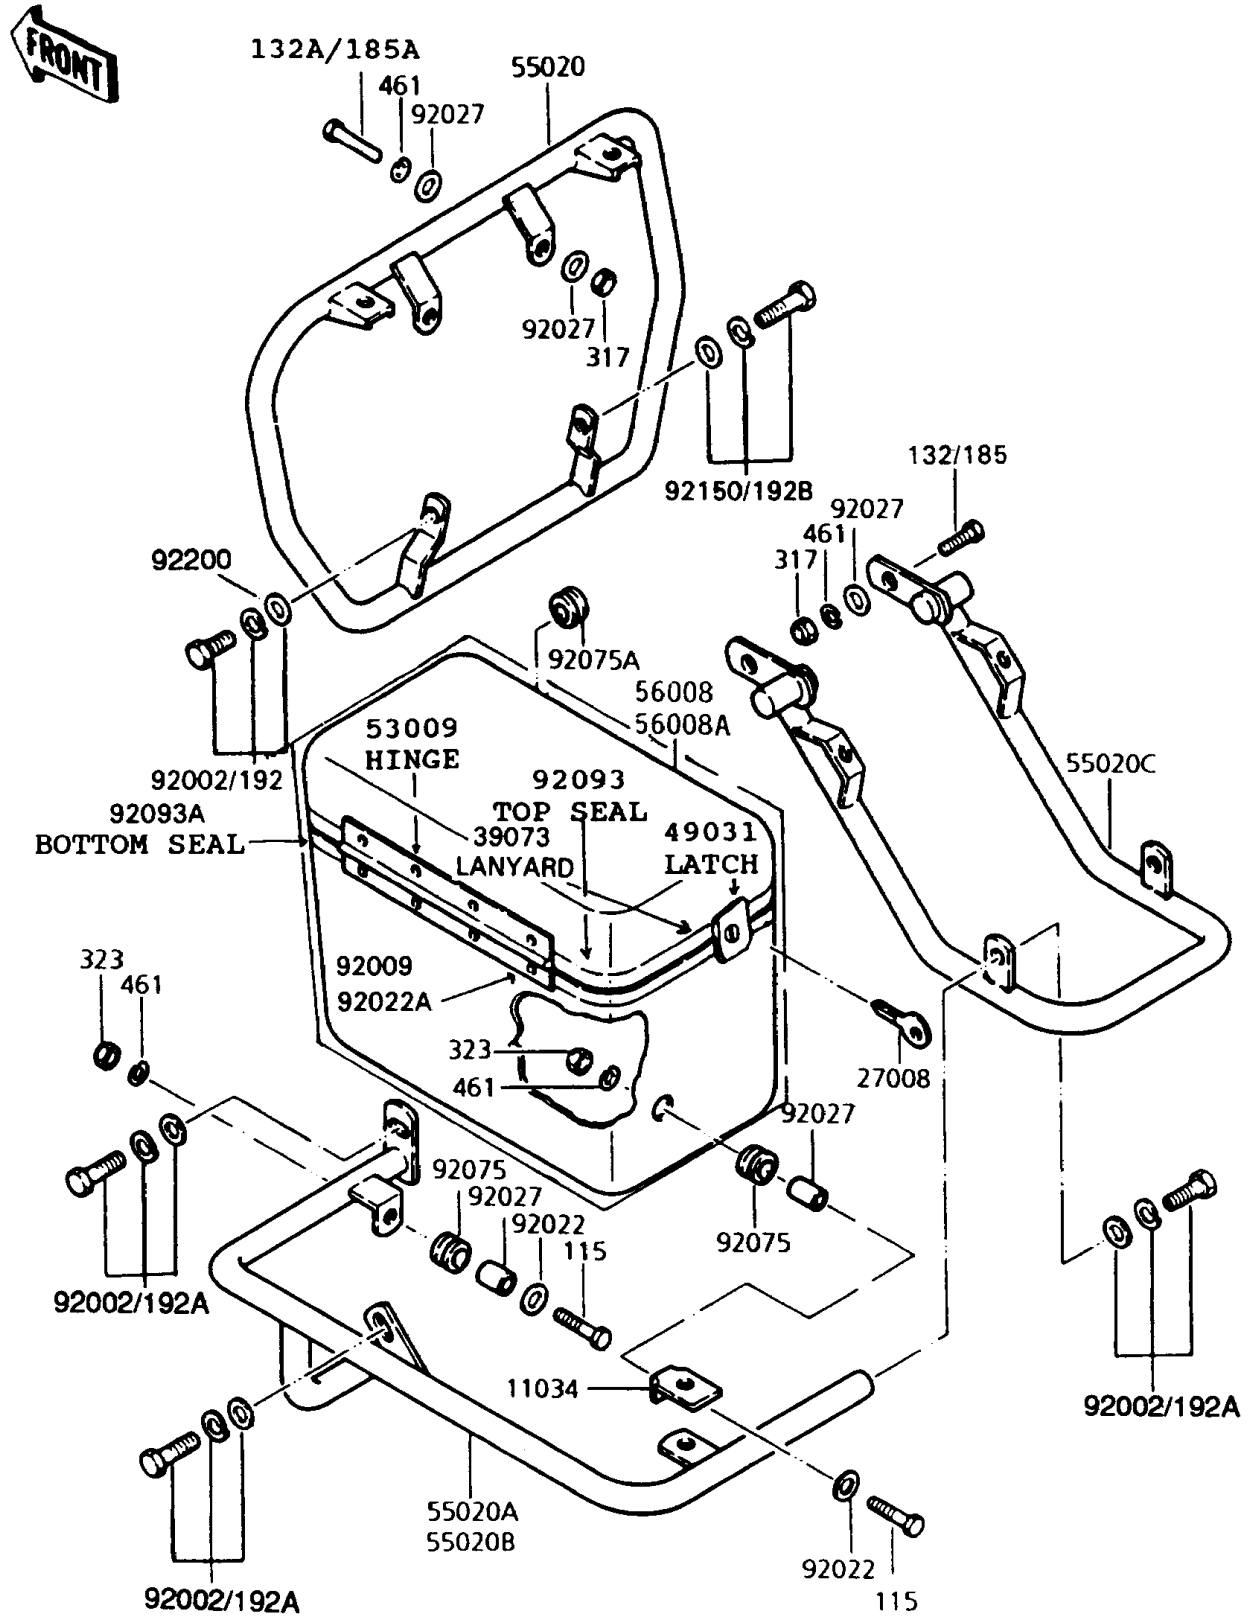

1994 Police 1000 PARTS DIAGRAM

Guard(s)

1994 Police 1000 PARTS LIST

Guard(s)

ITEM NAME	PART NUMBER	QUANTITY
BRACKET,CARRIER BAG DAMPER (Ref # 11034)	11034-4137	2
KEY (Ref # 27008)	27008-4001	1
LANYARD (Ref # 39073)	39073-5501	2
LATCH (Ref # 49031)	49031-5504	4
HINGE (Ref # 53009)	53009-5501	2
GUARD,FR (Ref # 55020)	55020-1070	1
GUARD,SADDLE BAG,LH (Ref # 55020A)	55020-1071	1
GUARD,SADDLE BAG,RH (Ref # 55020B)	55020-1072	1
GUARD,RR (Ref # 55020C)	55020-1073	1
BAG,LH (Ref # 56008)	56008-4006	1
BAG,RH (Ref # 56008A)	56008-4007	1
BOLT,FLANGED,10X20 (Ref # 92002)	92002-1827	7
SCREW (Ref # 92009)	92009-5506	36
WASHER,8.5X20X1.6 (Ref # 92022)	92022-1561	6
WASHER (Ref # 92022A)	92022-5520	36
COLLAR (Ref # 92027)	92027-280	6
DAMPER (Ref # 92075)	92075-303	6
DAMPER,AMPLIFIER HARNESS (Ref # 92075A)	92075-4012	1
SEAL (Ref # 92093)	92093-5503	AR
SEAL (Ref # 92093A)	92093-5504	AR
BOLT,FLANGED,10X38 (Ref # 92150)	92150-1297	1
WASHER,10.5X19X2.3 (Ref # 92200)	92200-1042	1
BOLT-SMALL-UPSET (Ref # 115)	115B0825	6
BOLT-FLANGED-SMALL (Ref # 132)	132E0820	2
BOLT-FLANGED-SMALL (Ref # 132A)	132E0840	2
NUT-HEX-SMALL,8MM (Ref # 317)	317B0800	2
NUT-CAP-SMALL,8MM (Ref # 323)	323N0800	6
WASHER-SPRING,8MM (Ref # 461)	461F0800	6