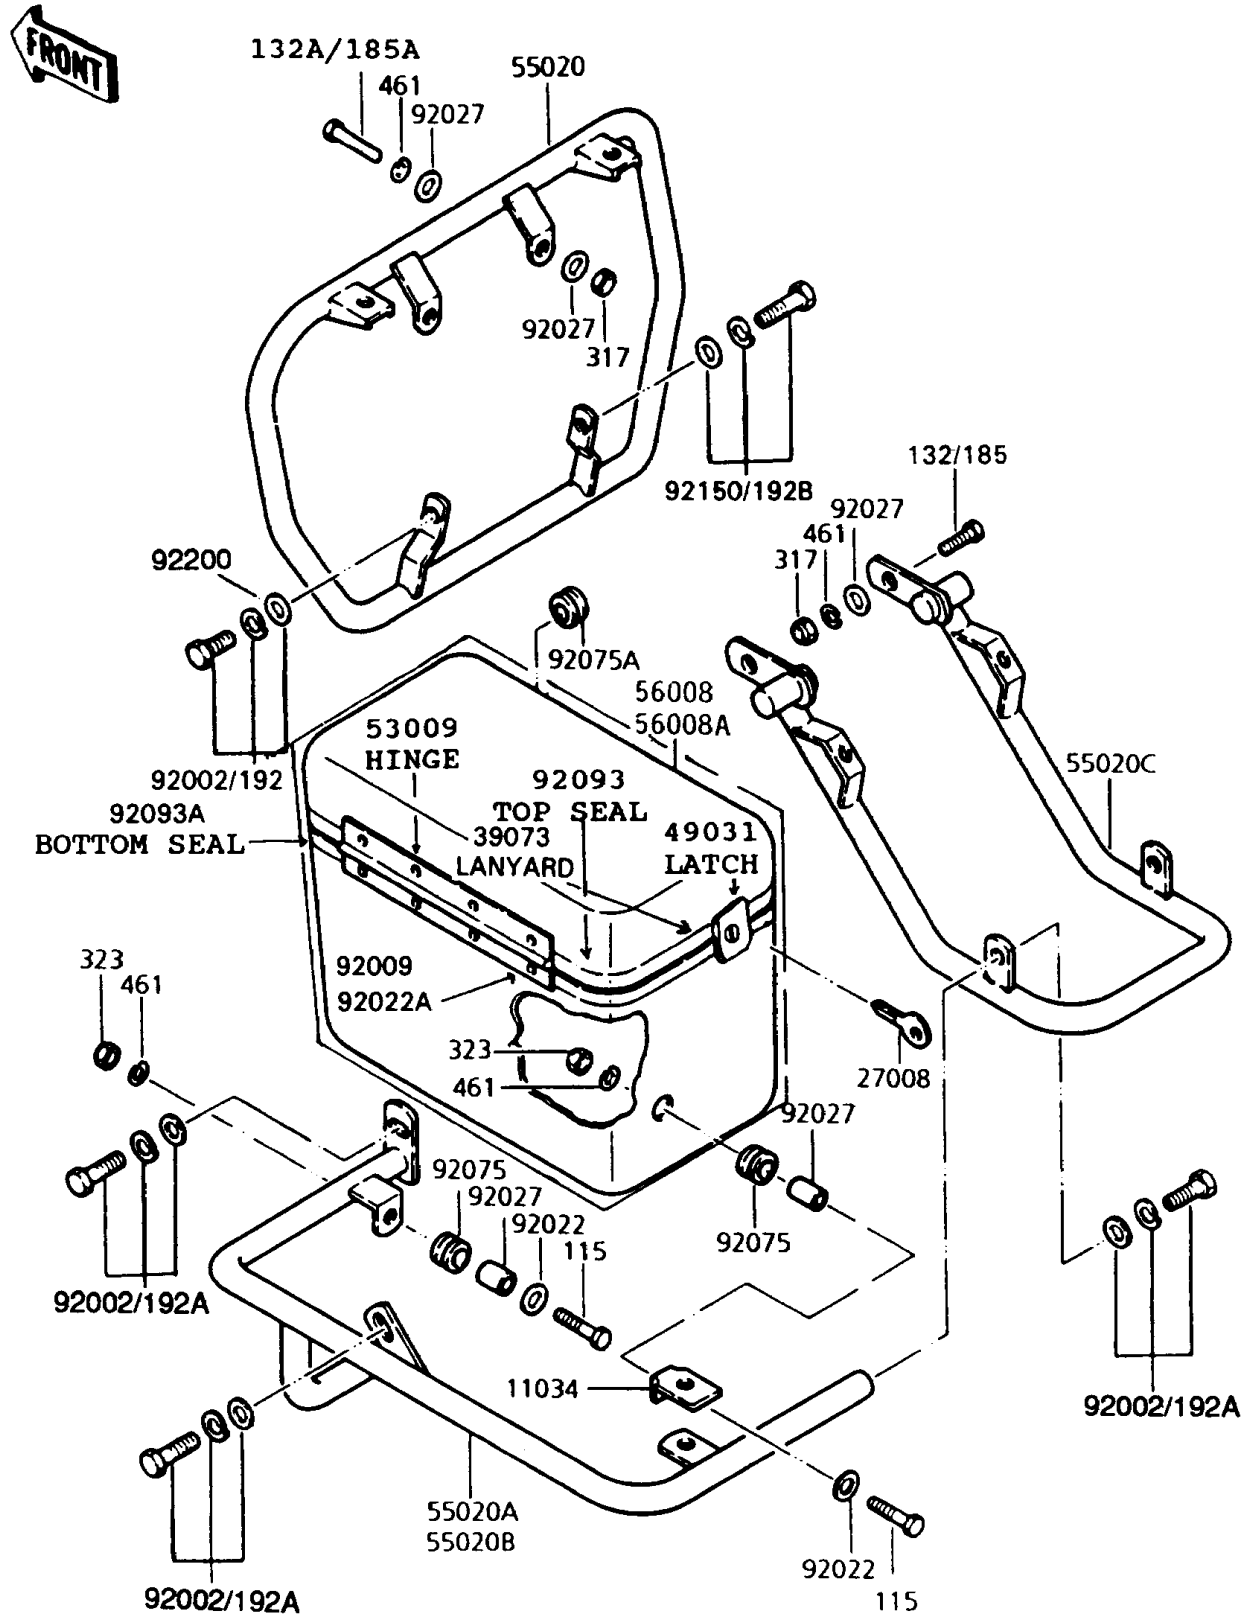

1995 Police 1000 PARTS DIAGRAM

Guard(s)

1995 Police 1000 PARTS LIST

Guard(s)

ITEM NAME	PART NUMBER	QUANTITY
BRACKET,CARRIER BAG DAMPER (Ref # 11034)	11034-4137	2
KEY (Ref # 27008)	27008-4001	1
LANYARD (Ref # 39073)	39073-5501	2
LATCH (Ref # 49031)	49031-5504	4
HINGE (Ref # 53009)	53009-5501	2
GUARD,FR (Ref # 55020)	55020-1070	1
GUARD,SADDLE BAG,LH (Ref # 55020A)	55020-1071	1
GUARD,SADDLE BAG,RH (Ref # 55020B)	55020-1072	1
GUARD,RR (Ref # 55020C)	55020-1073	1
BAG,LH (Ref # 56008)	56008-4006	1
BAG,RH (Ref # 56008A)	56008-4007	1
BOLT,FLANGED,10X20 (Ref # 92002)	92002-1827	7
SCREW (Ref # 92009)	92009-5506	36
WASHER,8.5X20X1.6 (Ref # 92022)	92022-1561	6
WASHER (Ref # 92022A)	92022-5520	36
COLLAR (Ref # 92027)	92027-280	6
DAMPER (Ref # 92075)	92075-303	6
DAMPER,AMPLIFIER HARNESS (Ref # 92075A)	92075-4012	1
SEAL (Ref # 92093)	92093-5503	AR
SEAL (Ref # 92093A)	92093-5504	AR
BOLT,FLANGED,10X38 (Ref # 92150)	92150-1297	1
WASHER,10.5X19X2.3 (Ref # 92200)	92200-1042	1
BOLT-SMALL-UPSET (Ref # 115)	115B0825	6
BOLT-FLANGED-SMALL (Ref # 132)	132E0820	2
BOLT-FLANGED-SMALL (Ref # 132A)	132E0840	2
NUT-HEX-SMALL,8MM (Ref # 317)	317B0800	2
NUT-CAP-SMALL,8MM (Ref # 323)	323N0800	6
WASHER-SPRING,8MM (Ref # 461)	461F0800	6