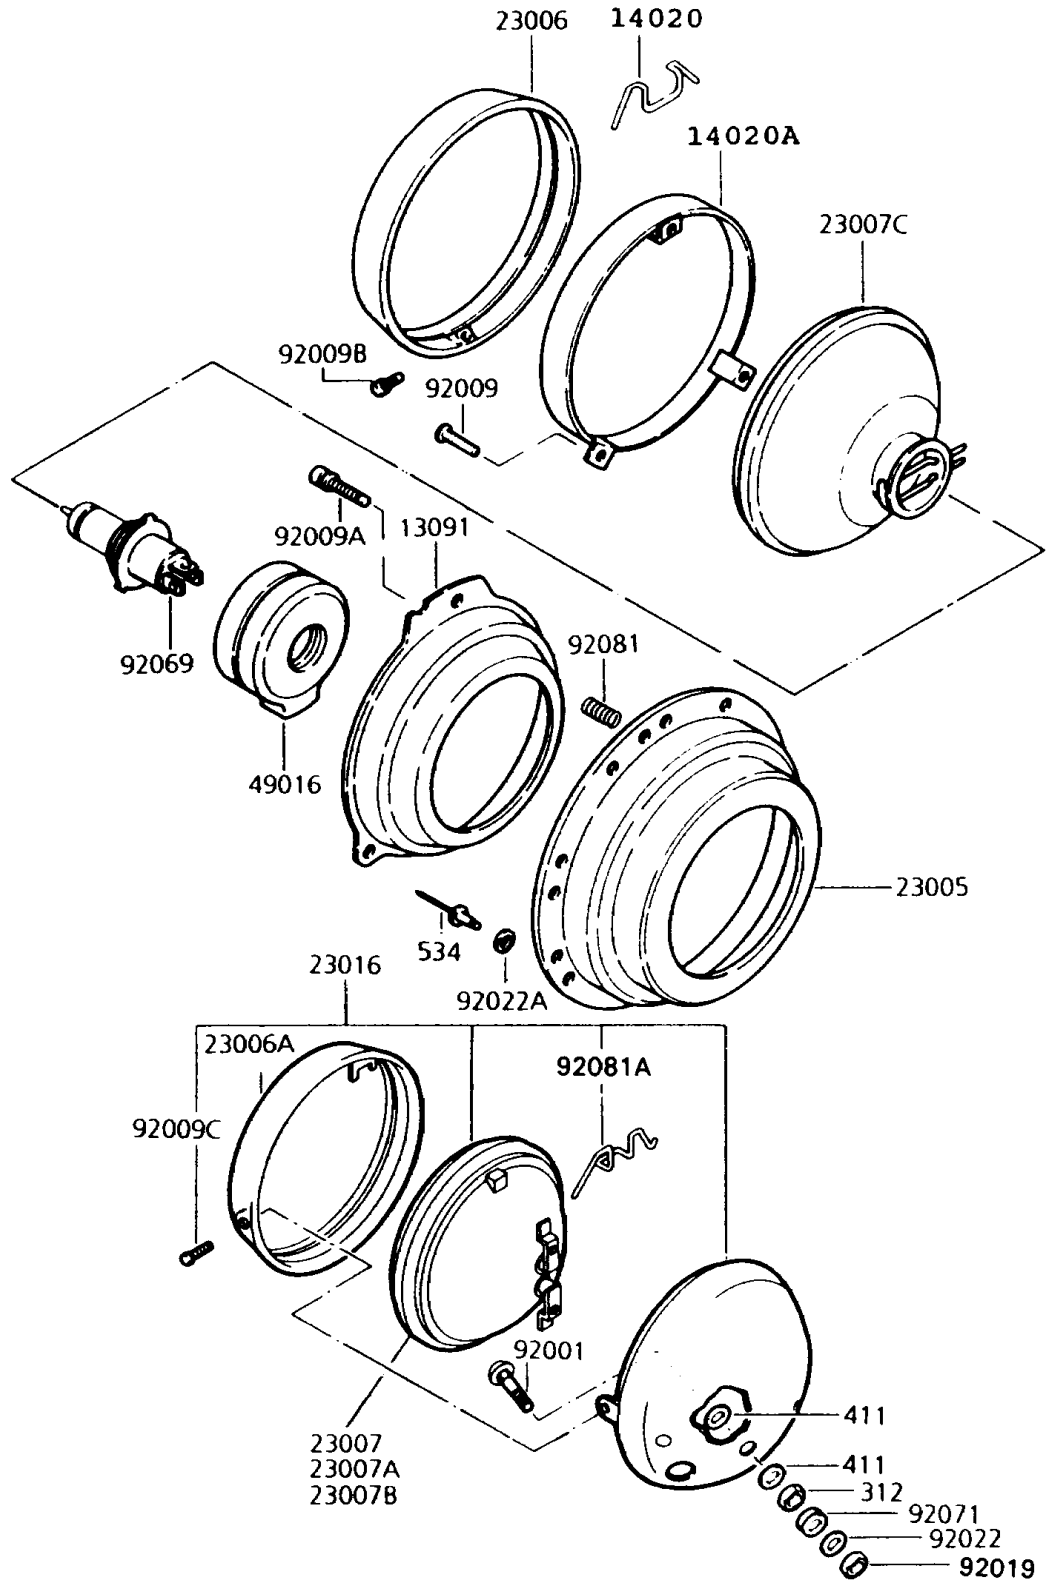

# 1993 Police 1000 PARTS DIAGRAM

Headlight(s)

# 1993 Police 1000 PARTS LIST

## Headlight(s)

ITEM NAME	PART NUMBER	QUANTITY
HOLDER,HEAD LAMP (Ref # 13091)	13091-4007	1
RETAINER,CLIP (Ref # 14020)	14020-1096	6
RETAINER,HEAD LAMP (Ref # 14020A)	14020-4002	1
BODY-COMP-HEAD LAMP (Ref # 23005)	23005-4003	1
RIM-LAMP,HEAD (Ref # 23006)	23006-4002	1
RIM-LAMP,PURSUIT LAMP (Ref # 23006A)	23006-4004	2
LENS-COMP,PURSUIT LAMP,RED (Ref # 23007)	23007-1001	2
LENS-COMP,PURSUIT LAMP,BLUE (Ref # 23007A)	23007-1002	2
LENS-COMP,PURSUIT LAMP,AMBER (Ref # 23007B)	23007-1003	2
LENS-COMP,"001-1970" MARK (Ref # 23007C)	23007-1009	1
LAMP-ASSY,PURSUIT,RED (Ref # 23016)	23016-4004	2
COVER-SEAL (Ref # 49016)	49016-1016	1
BOLT,CARRIAGE (Ref # 92001)	92001-4015	4
SCREW,PAN HEAD (Ref # 92009)	92009-4007	3
SCREW,PAN HEAD (Ref # 92009A)	92009-4008	2
SCREW,4X14 (Ref # 92009B)	92009-4009	1
SCREW,4X8 (Ref # 92009C)	92009-4011	2
NUT,LOCK,6MM (Ref # 92019)	92019-008	4
WASHER,6.5X20X1.6 (Ref # 92022)	92022-125	4
WASHER (Ref # 92022A)	92022-3539	4
BULB,12V 60/55W,H4 (Ref # 92069)	92069-1002	1
GROMMET (Ref # 92071)	92071-056	4
SPRING (Ref # 92081)	92081-4014	1
SPRING,CLIP (Ref # 92081A)	92081-4015	1
NUT-HEX,6MM (Ref # 312)	312B0600	4
WASHER-PLAIN,8MM (Ref # 411)	411B0800	12
RIVET-BLIND REG (Ref # 534)	534YW0608	4