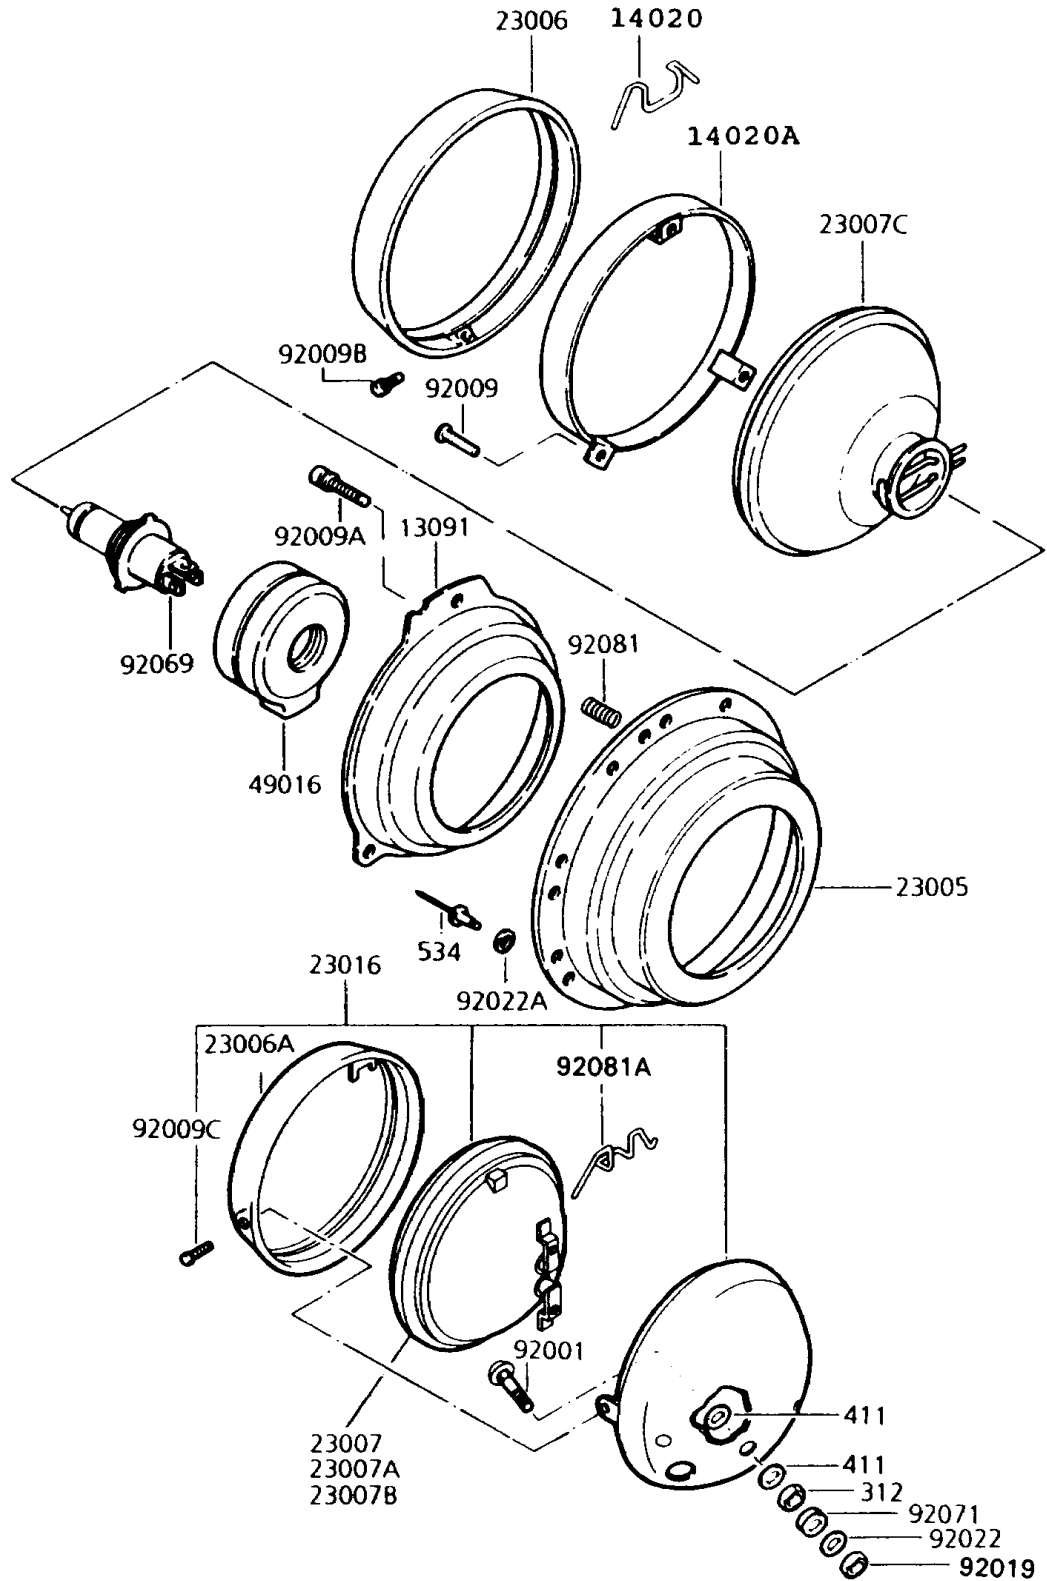

# 1994 Police 1000 PARTS DIAGRAM

Headlight(s)

# 1994 Police 1000 PARTS LIST

## Headlight(s)

ITEM NAME	PART NUMBER	QUANTITY
HOLDER,HEAD LAMP (Ref # 13091)	13091-4007	1
RETAINER,CLIP (Ref # 14020)	14020-1096	6
RETAINER,HEAD LAMP (Ref # 14020A)	14020-4002	1
BODY-COMP-HEAD LAMP (Ref # 23005)	23005-4003	1
RIM-LAMP,HEAD (Ref # 23006)	23006-4002	1
RIM-LAMP,PURSUIT LAMP (Ref # 23006A)	23006-4004	2
LENS-COMP,PURSUIT LAMP,RED (Ref # 23007)	23007-1001	2
LENS-COMP,PURSUIT LAMP,BLUE (Ref # 23007A)	23007-1002	2
LENS-COMP,PURSUIT LAMP,AMBER (Ref # 23007B)	23007-1003	2
LENS-COMP,"001-1970" MARK (Ref # 23007C)	23007-1009	1
LAMP-ASSY,PURSUIT,RED (Ref # 23016)	23016-4004	2
COVER-SEAL (Ref # 49016)	49016-1016	1
BOLT,CARRIAGE (Ref # 92001)	92001-4015	4
SCREW,PAN HEAD (Ref # 92009)	92009-4007	3
SCREW,PAN HEAD (Ref # 92009A)	92009-4008	2
SCREW,4X14 (Ref # 92009B)	92009-4009	1
SCREW,4X8 (Ref # 92009C)	92009-4011	2
NUT,LOCK,6MM (Ref # 92019)	92019-008	4
WASHER,6.5X20X1.6 (Ref # 92022)	92022-125	4
WASHER (Ref # 92022A)	92022-3539	4
BULB,12V 60/55W,H4 (Ref # 92069)	92069-1002	1
GROMMET (Ref # 92071)	92071-056	4
SPRING (Ref # 92081)	92081-4014	1
SPRING,CLIP (Ref # 92081A)	92081-4015	1
NUT-HEX,6MM (Ref # 312)	312B0600	4
WASHER-PLAIN,8MM (Ref # 411)	411B0800	12
RIVET-BLIND REG (Ref # 534)	534YW0608	4