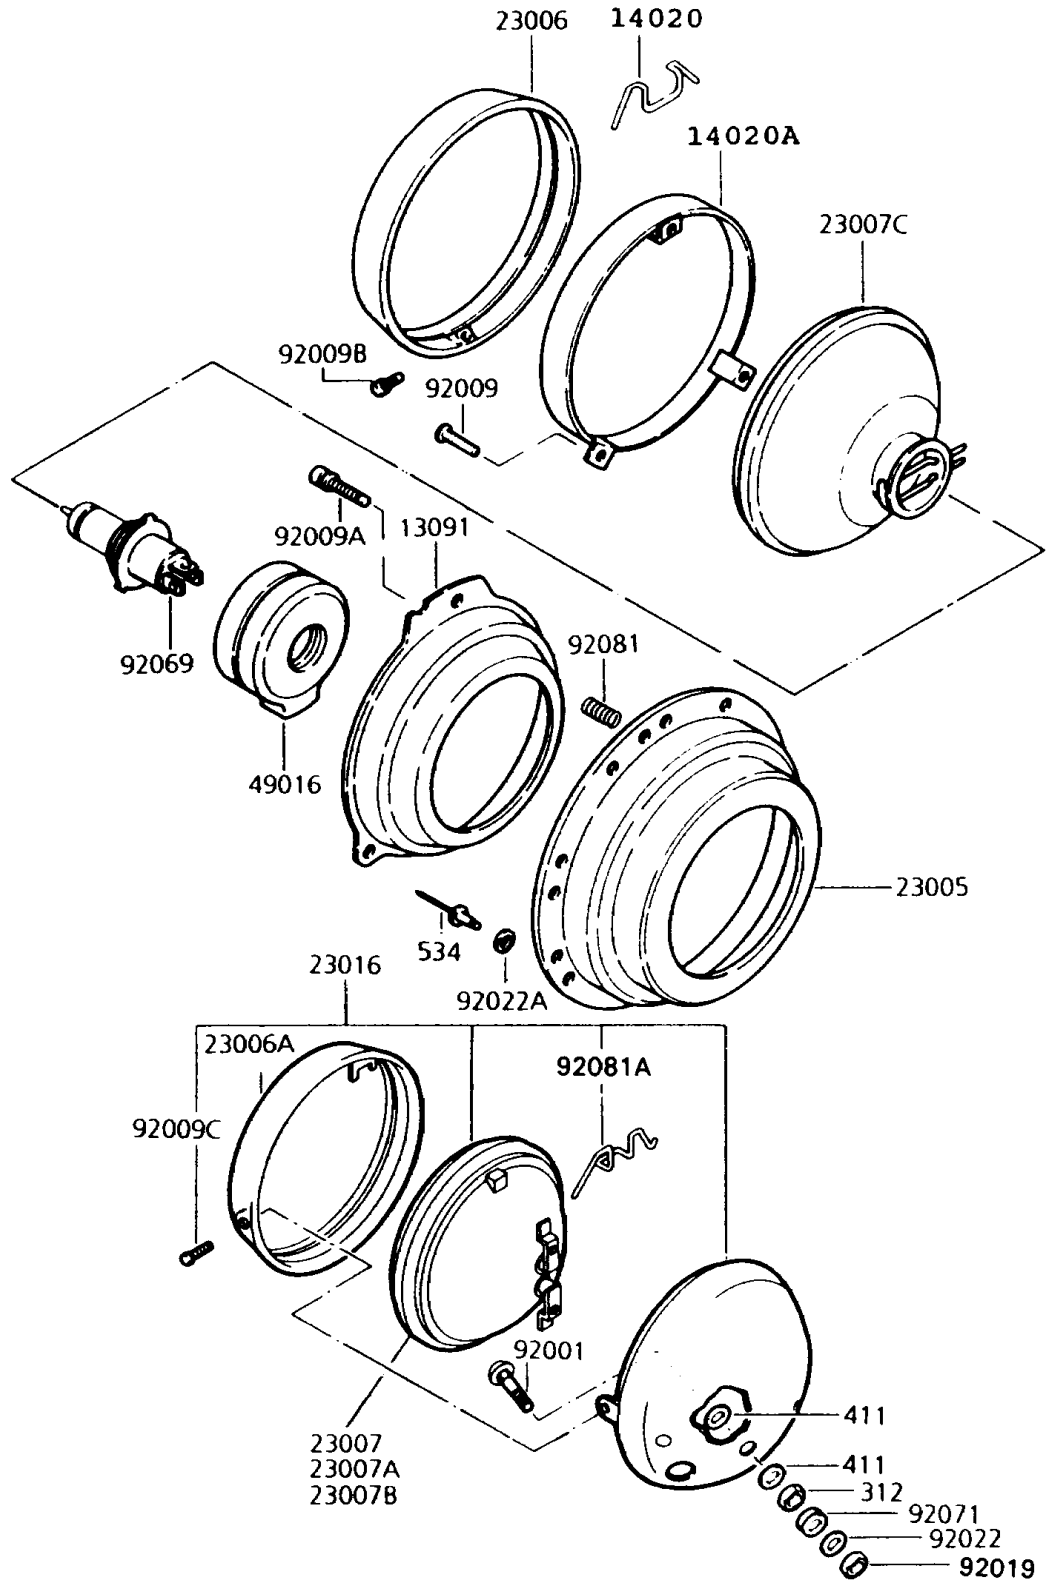

1994 Police 1000 PARTS DIAGRAM

Headlight(s)

1994 Police 1000 PARTS LIST

Headlight(s)

ITEM NAME	PART NUMBER	QUANTITY
HOLDER,HEAD LAMP (Ref # 13091)	13091-4007	1
RETAINER,CLIP (Ref # 14020)	14020-1096	6
RETAINER,HEAD LAMP (Ref # 14020A)	14020-4002	1
BODY-COMP-HEAD LAMP (Ref # 23005)	23005-4003	1
RIM-LAMP,HEAD (Ref # 23006)	23006-4002	1
RIM-LAMP,PURSUIT LAMP (Ref # 23006A)	23006-4004	2
LENS-COMP,PURSUIT LAMP,RED (Ref # 23007)	23007-1001	2
LENS-COMP,PURSUIT LAMP,BLUE (Ref # 23007A)	23007-1002	2
LENS-COMP,PURSUIT LAMP,AMBER (Ref # 23007B)	23007-1003	2
LENS-COMP,"001-1970" MARK (Ref # 23007C)	23007-1009	1
LAMP-ASSY,PURSUIT,RED (Ref # 23016)	23016-4004	2
COVER-SEAL (Ref # 49016)	49016-1016	1
BOLT,CARRIAGE (Ref # 92001)	92001-4015	4
SCREW,PAN HEAD (Ref # 92009)	92009-4007	3
SCREW,PAN HEAD (Ref # 92009A)	92009-4008	2
SCREW,4X14 (Ref # 92009B)	92009-4009	1
SCREW,4X8 (Ref # 92009C)	92009-4011	2
NUT,LOCK,6MM (Ref # 92019)	92019-008	4
WASHER,6.5X20X1.6 (Ref # 92022)	92022-125	4
WASHER (Ref # 92022A)	92022-3539	4
BULB,12V 60/55W,H4 (Ref # 92069)	92069-1002	1
GROMMET (Ref # 92071)	92071-056	4
SPRING (Ref # 92081)	92081-4014	1
SPRING,CLIP (Ref # 92081A)	92081-4015	1
NUT-HEX,6MM (Ref # 312)	312B0600	4
WASHER-PLAIN,8MM (Ref # 411)	411B0800	12
RIVET-BLIND REG (Ref # 534)	534YW0608	4