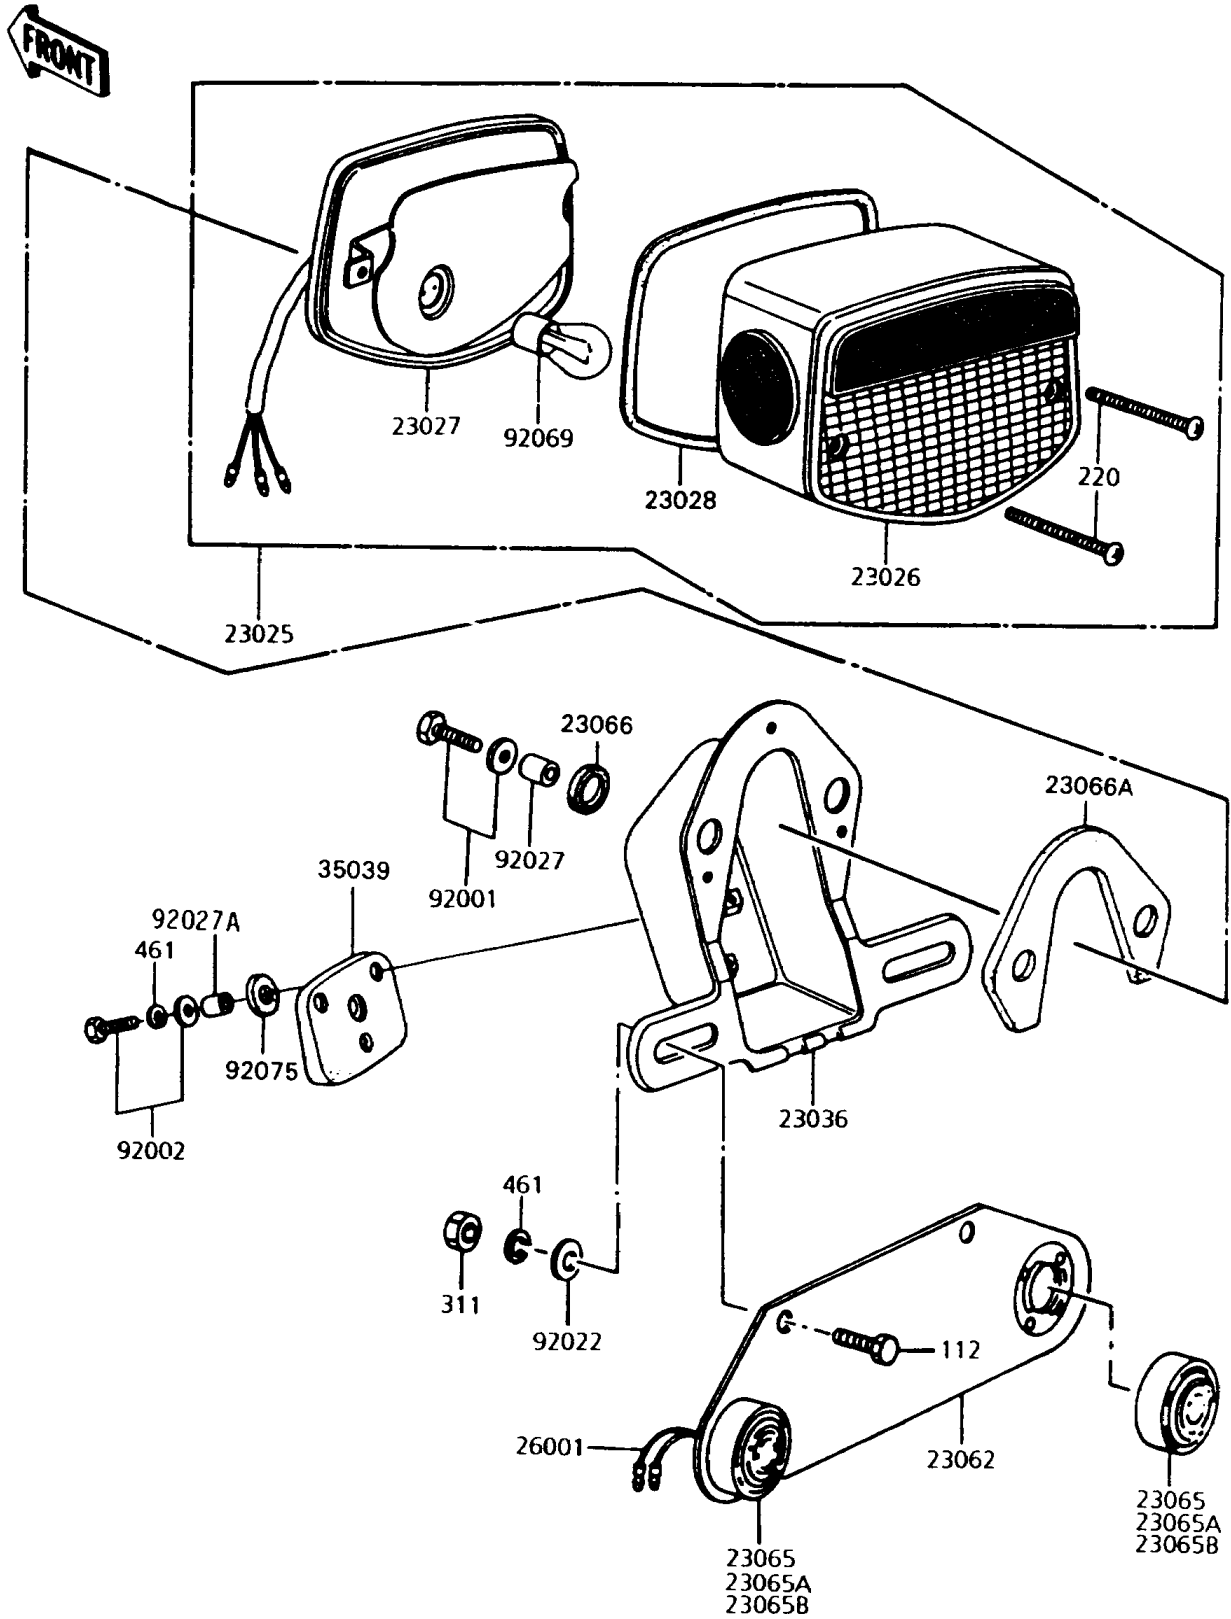

# 1992 Police 1000 PARTS DIAGRAM

Taillight(s)

# 1992 Police 1000 PARTS LIST

## Taillight(s)

ITEM NAME	PART NUMBER	QUANTITY
LAMP-TAIL,"220-40781"MARK (Ref # 23025)	23025-064	1
LENS,TAIL LAMP (Ref # 23026)	23026-034	1
BODY-COMP-TAIL LAMP (Ref # 23027)	23027-041	1
GASKET,TAIL LAMP LENS (Ref # 23028)	23028-021	1
BRACKET-TAIL LAMP,"220-40810" (Ref # 23036)	23036-052	1
BRACKET-COMP,LICENSE PLATE (Ref # 23062)	23062-1002	1
LAMP-ASSY,ID,BLUE (Ref # 23065)	23065-003	2
LAMP-ASSY,ID,RED (Ref # 23065A)	23065-004	2
LAMP-ASSY,ID,AMBER (Ref # 23065B)	23065-005	2
DAMPER (Ref # 23066)	23066-020	2
DAMPER (Ref # 23066A)	23066-023	1
HARNESS,ID LIGHT (Ref # 26001)	26001-4001	2
DAMPER,TAIL LAMP (Ref # 35039)	35039-004	1
BOLT,6X20 (Ref # 92001)	92001-1773	2
BOLT,6X25 (Ref # 92002)	92002-1137	3
WASHER,7X16X1.2 (Ref # 92022)	92022-024	2
COLLAR,6.8X10X8.5 (Ref # 92027)	92027-129	2
COLLAR,6.8X10X14.5 (Ref # 92027A)	92027-156	3
BULB,12V 27/8W (Ref # 92069)	92069-059	1
DAMPER,FENDER (Ref # 92075)	92075-121	3
BOLT-UPSET (Ref # 112)	112B0620	2
SCREW-PAN-CROS (Ref # 220)	220B0460	2
NUT-HEX,6MM (Ref # 311)	311B0600	2
WASHER-SPRING,6MM (Ref # 461)	461F0600	2