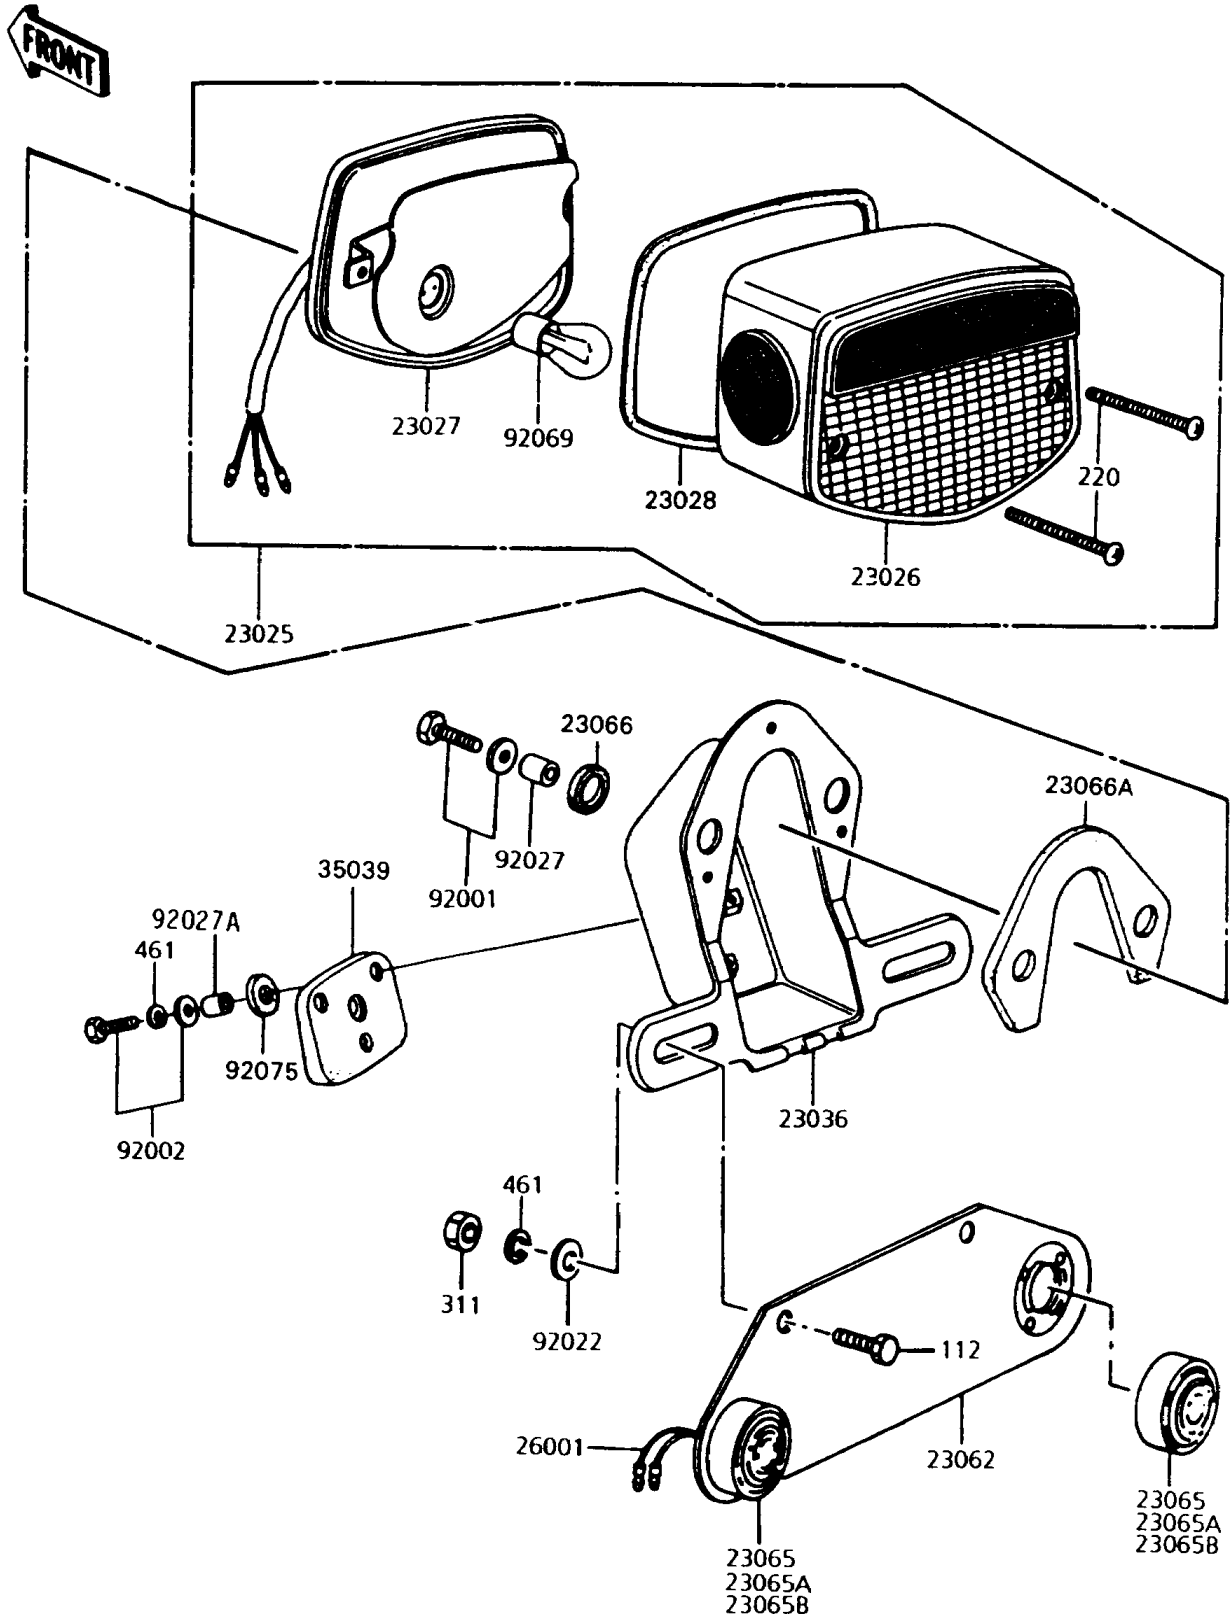

1992 Police 1000 PARTS DIAGRAM

Taillight(s)

1992 Police 1000 PARTS LIST

Taillight(s)

ITEM NAME	PART NUMBER	QUANTITY
LAMP-TAIL,"220-40781"MARK (Ref # 23025)	23025-064	1
LENS,TAIL LAMP (Ref # 23026)	23026-034	1
BODY-COMP-TAIL LAMP (Ref # 23027)	23027-041	1
GASKET,TAIL LAMP LENS (Ref # 23028)	23028-021	1
BRACKET-TAIL LAMP,"220-40810" (Ref # 23036)	23036-052	1
BRACKET-COMP,LICENSE PLATE (Ref # 23062)	23062-1002	1
LAMP-ASSY,ID,BLUE (Ref # 23065)	23065-003	2
LAMP-ASSY,ID,RED (Ref # 23065A)	23065-004	2
LAMP-ASSY,ID,AMBER (Ref # 23065B)	23065-005	2
DAMPER (Ref # 23066)	23066-020	2
DAMPER (Ref # 23066A)	23066-023	1
HARNESS,ID LIGHT (Ref # 26001)	26001-4001	2
DAMPER,TAIL LAMP (Ref # 35039)	35039-004	1
BOLT,6X20 (Ref # 92001)	92001-1773	2
BOLT,6X25 (Ref # 92002)	92002-1137	3
WASHER,7X16X1.2 (Ref # 92022)	92022-024	2
COLLAR,6.8X10X8.5 (Ref # 92027)	92027-129	2
COLLAR,6.8X10X14.5 (Ref # 92027A)	92027-156	3
BULB,12V 27/8W (Ref # 92069)	92069-059	1
DAMPER,FENDER (Ref # 92075)	92075-121	3
BOLT-UPSET (Ref # 112)	112B0620	2
SCREW-PAN-CROS (Ref # 220)	220B0460	2
NUT-HEX,6MM (Ref # 311)	311B0600	2
WASHER-SPRING,6MM (Ref # 461)	461F0600	2