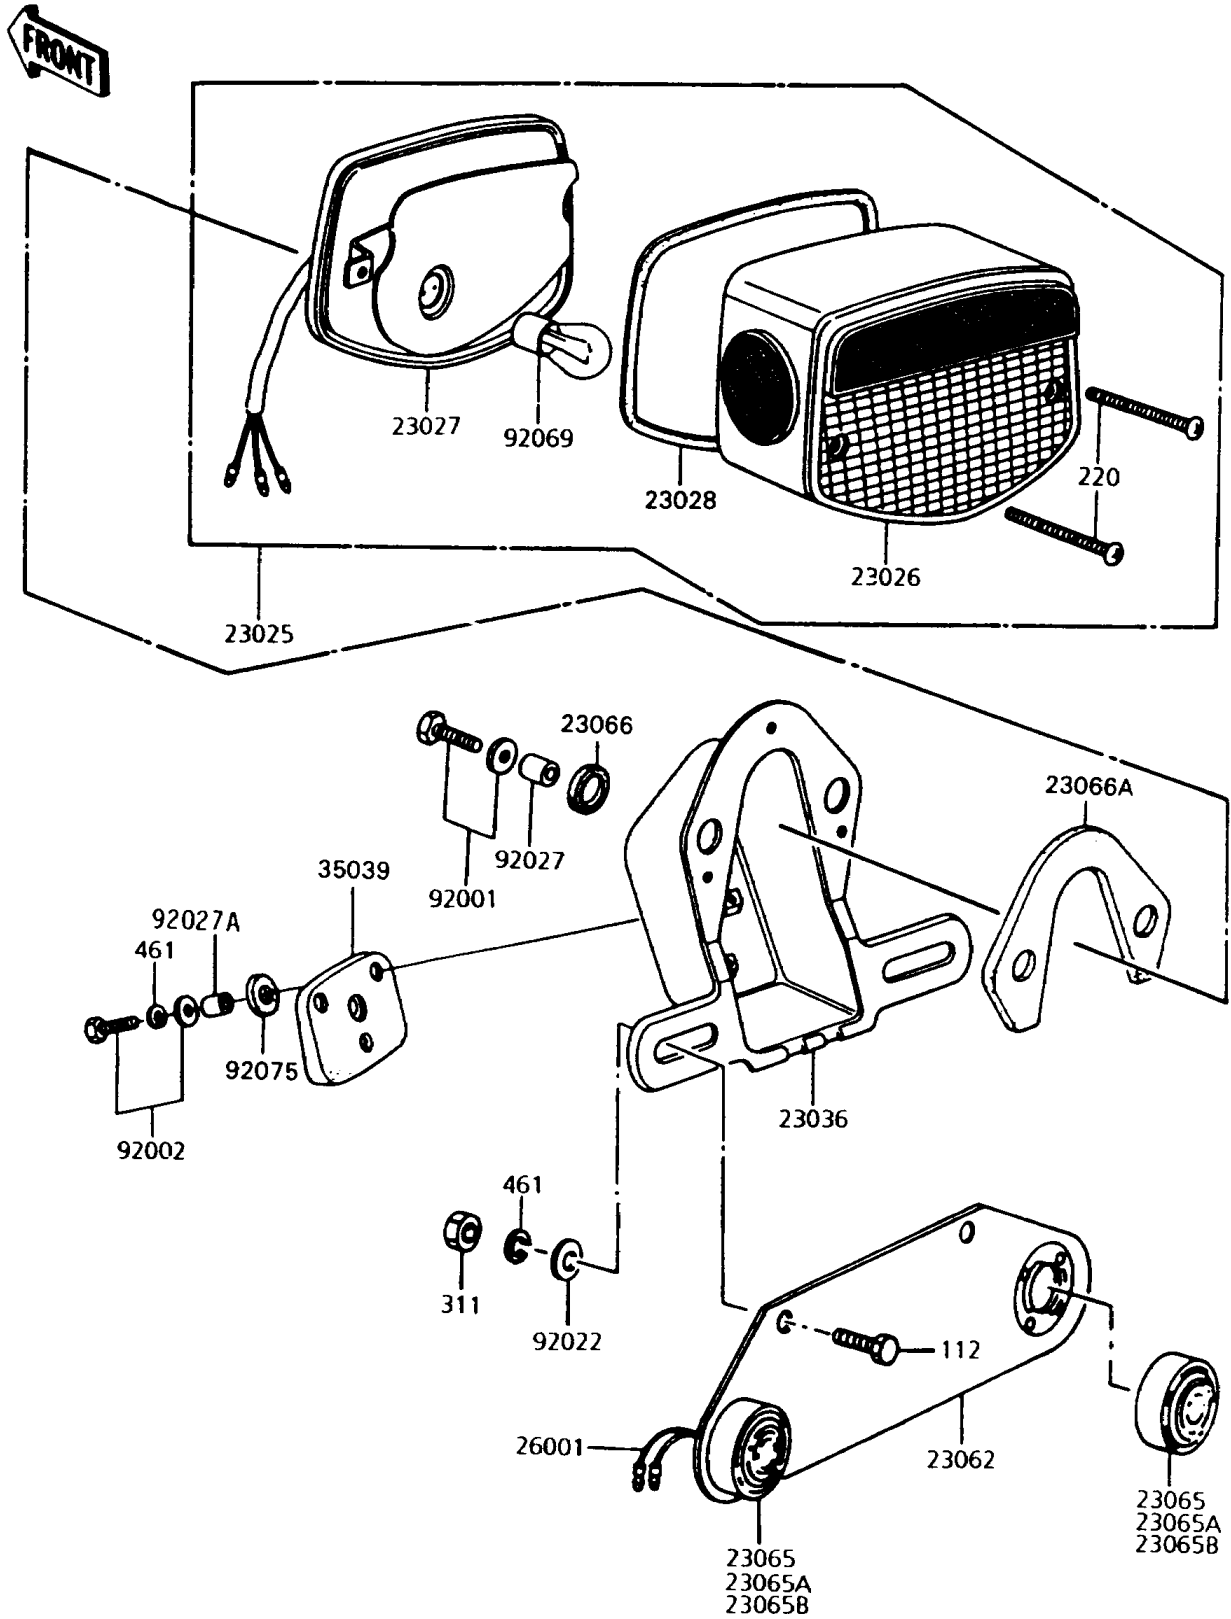

1993 Police 1000 PARTS DIAGRAM

Taillight(s)

1993 Police 1000 PARTS LIST

Taillight(s)

ITEM NAME	PART NUMBER	QUANTITY
LAMP-TAIL,"220-40781"MARK (Ref # 23025)	23025-064	1
LENS,TAIL LAMP (Ref # 23026)	23026-034	1
BODY-COMP-TAIL LAMP (Ref # 23027)	23027-041	1
GASKET,TAIL LAMP LENS (Ref # 23028)	23028-021	1
BRACKET-TAIL LAMP,"220-40810" (Ref # 23036)	23036-052	1
BRACKET-COMP,LICENSE PLATE (Ref # 23062)	23062-1002	1
LAMP-ASSY,ID,BLUE (Ref # 23065)	23065-003	2
LAMP-ASSY,ID,RED (Ref # 23065A)	23065-004	2
LAMP-ASSY,ID,AMBER (Ref # 23065B)	23065-005	2
DAMPER (Ref # 23066)	23066-020	2
DAMPER (Ref # 23066A)	23066-023	1
HARNESS,ID LIGHT (Ref # 26001)	26001-4001	2
DAMPER,TAIL LAMP (Ref # 35039)	35039-004	1
BOLT,6X20 (Ref # 92001)	92001-1773	2
BOLT,6X25 (Ref # 92002)	92002-1137	3
WASHER,7X16X1.2 (Ref # 92022)	92022-024	2
COLLAR,6.8X10X8.5 (Ref # 92027)	92027-129	2
COLLAR,6.8X10X14.5 (Ref # 92027A)	92027-156	3
BULB,12V 27/8W (Ref # 92069)	92069-059	1
DAMPER,FENDER (Ref # 92075)	92075-121	3
BOLT-UPSET (Ref # 112)	112B0620	2
SCREW-PAN-CROS (Ref # 220)	220B0460	2
NUT-HEX,6MM (Ref # 311)	311B0600	2
WASHER-SPRING,6MM (Ref # 461)	461F0600	2