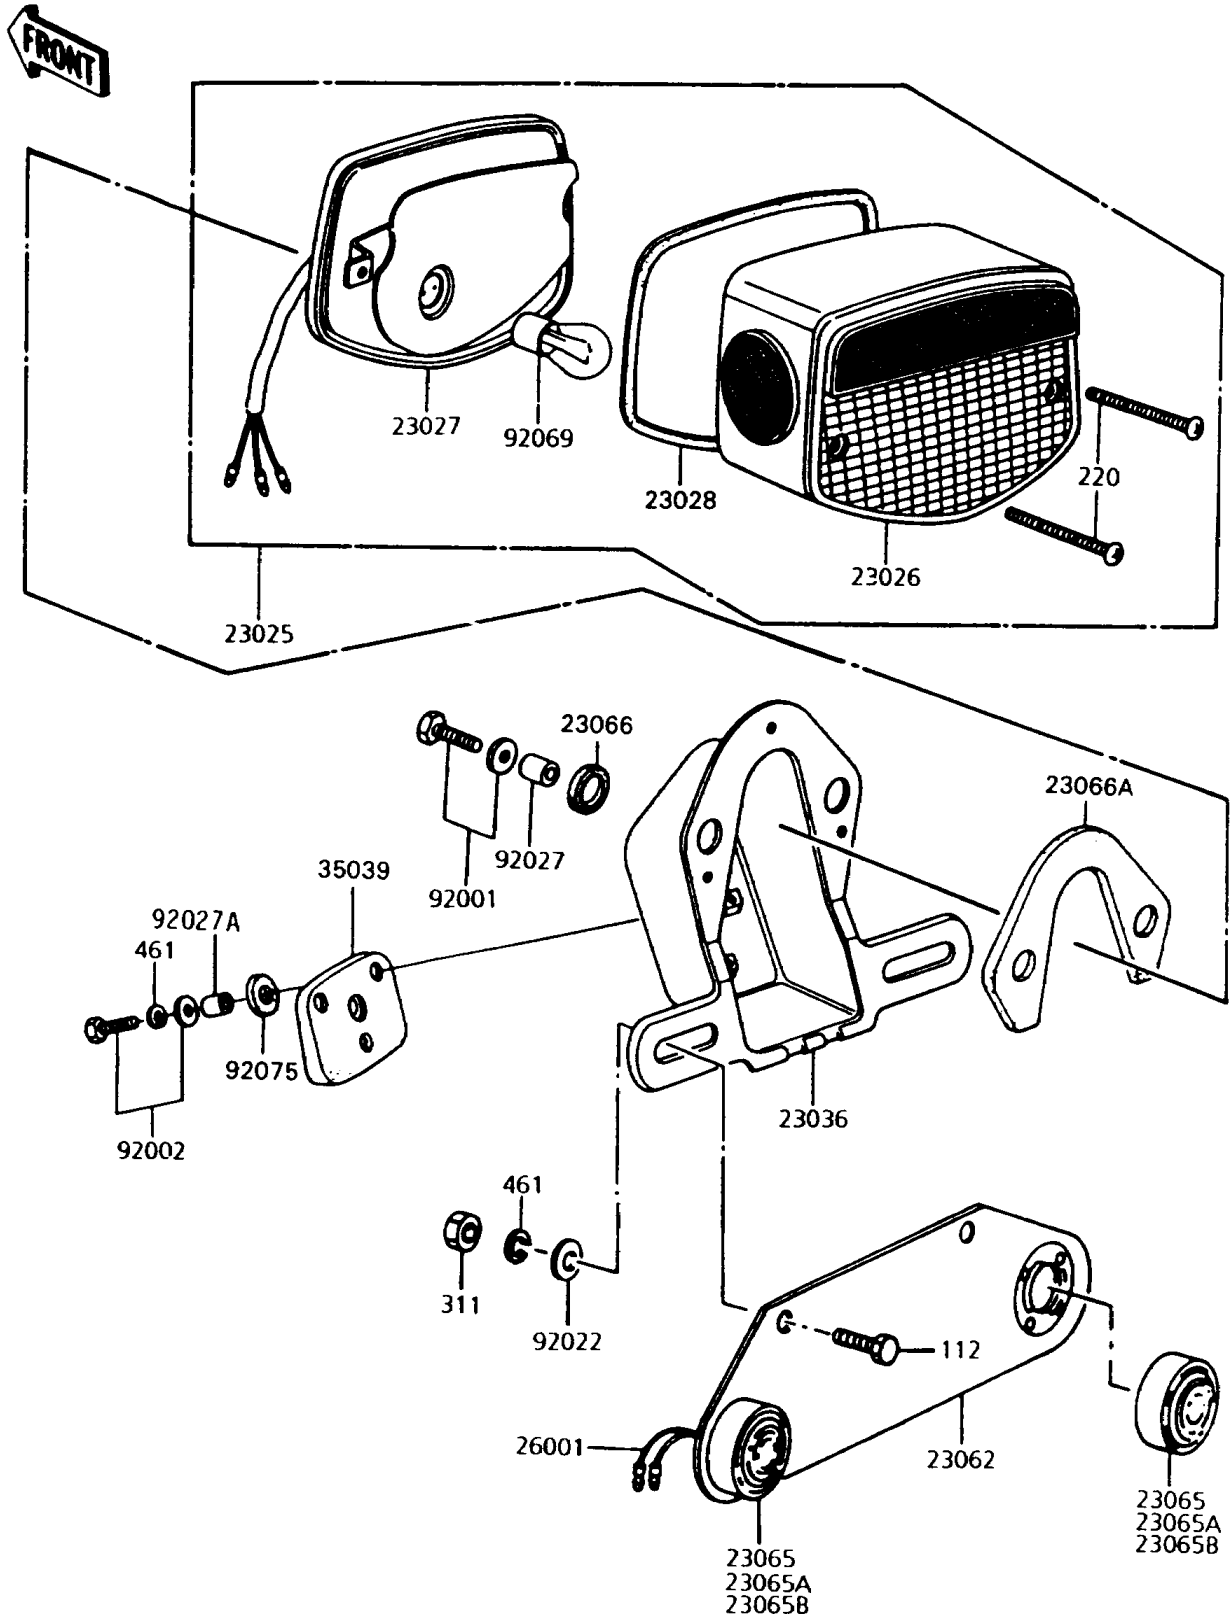

# 1994 Police 1000 PARTS DIAGRAM

Taillight(s)

# 1994 Police 1000 PARTS LIST

## Taillight(s)

ITEM NAME	PART NUMBER	QUANTITY
LAMP-TAIL,"220-40781"MARK (Ref # 23025)	23025-064	1
LENS,TAIL LAMP (Ref # 23026)	23026-034	1
BODY-COMP-TAIL LAMP (Ref # 23027)	23027-041	1
GASKET,TAIL LAMP LENS (Ref # 23028)	23028-021	1
BRACKET-TAIL LAMP,"220-40810" (Ref # 23036)	23036-052	1
BRACKET-COMP,LICENSE PLATE (Ref # 23062)	23062-1002	1
LAMP-ASSY,ID,BLUE (Ref # 23065)	23065-003	2
LAMP-ASSY,ID,RED (Ref # 23065A)	23065-004	2
LAMP-ASSY,ID,AMBER (Ref # 23065B)	23065-005	2
DAMPER (Ref # 23066)	23066-020	2
DAMPER (Ref # 23066A)	23066-023	1
HARNESS,ID LIGHT (Ref # 26001)	26001-4001	2
DAMPER,TAIL LAMP (Ref # 35039)	35039-004	1
BOLT,6X20 (Ref # 92001)	92001-1773	2
BOLT,6X25 (Ref # 92002)	92002-1137	3
WASHER,7X16X1.2 (Ref # 92022)	92022-024	2
COLLAR,6.8X10X8.5 (Ref # 92027)	92027-129	2
COLLAR,6.8X10X14.5 (Ref # 92027A)	92027-156	3
BULB,12V 27/8W (Ref # 92069)	92069-059	1
DAMPER,FENDER (Ref # 92075)	92075-121	3
BOLT-UPSET (Ref # 112)	112B0620	2
SCREW-PAN-CROS (Ref # 220)	220B0460	2
NUT-HEX,6MM (Ref # 311)	311B0600	2
WASHER-SPRING,6MM (Ref # 461)	461F0600	2