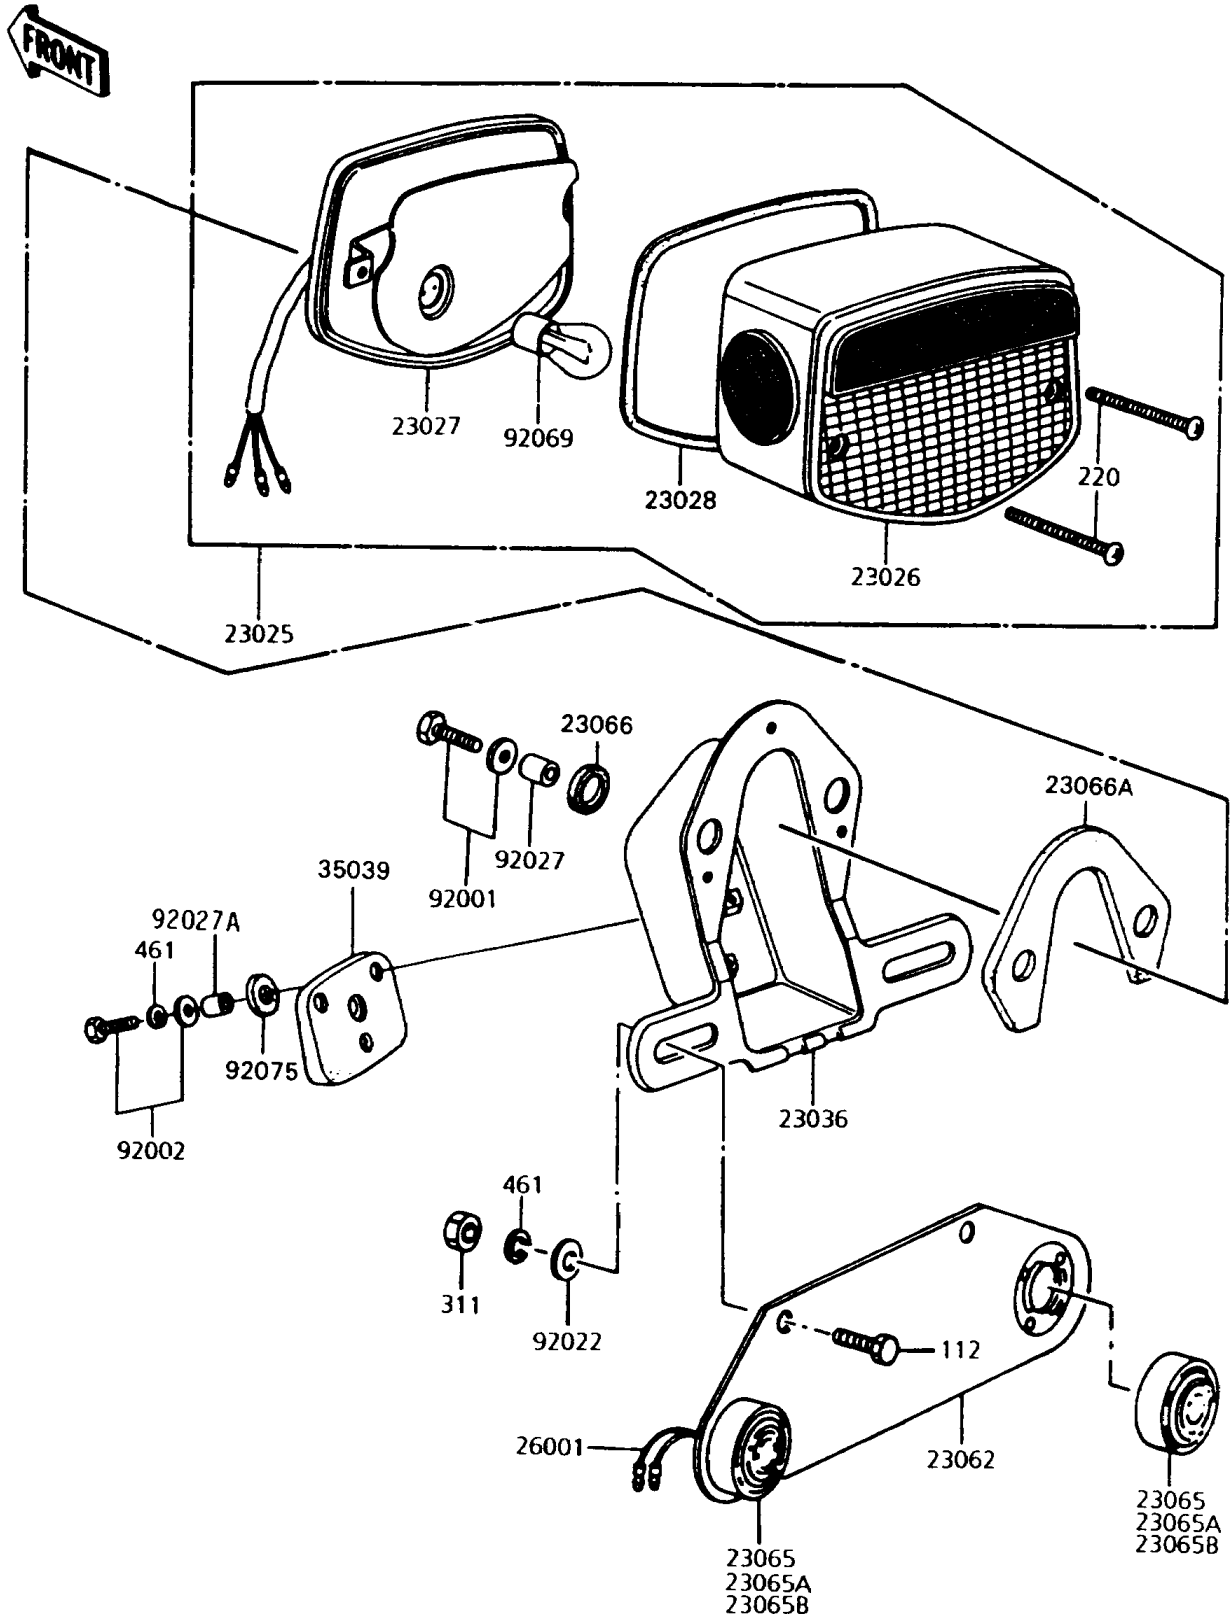

# 1995 Police 1000 PARTS DIAGRAM

Taillight(s)

# 1995 Police 1000 PARTS LIST

## Taillight(s)

ITEM NAME	PART NUMBER	QUANTITY
LAMP-TAIL,"220-40781"MARK (Ref # 23025)	23025-064	1
LENS,TAIL LAMP (Ref # 23026)	23026-034	1
BODY-COMP-TAIL LAMP (Ref # 23027)	23027-041	1
GASKET,TAIL LAMP LENS (Ref # 23028)	23028-021	1
BRACKET-TAIL LAMP,"220-40810" (Ref # 23036)	23036-052	1
BRACKET-COMP,LICENSE PLATE (Ref # 23062)	23062-1002	1
LAMP-ASSY,ID,BLUE (Ref # 23065)	23065-003	2
LAMP-ASSY,ID,RED (Ref # 23065A)	23065-004	2
LAMP-ASSY,ID,AMBER (Ref # 23065B)	23065-005	2
DAMPER (Ref # 23066)	23066-020	2
DAMPER (Ref # 23066A)	23066-023	1
HARNESS,ID LIGHT (Ref # 26001)	26001-4001	2
DAMPER,TAIL LAMP (Ref # 35039)	35039-004	1
BOLT,6X20 (Ref # 92001)	92001-1773	2
BOLT,6X25 (Ref # 92002)	92002-1137	3
WASHER,7X16X1.2 (Ref # 92022)	92022-024	2
COLLAR,6.8X10X8.5 (Ref # 92027)	92027-129	2
COLLAR,6.8X10X14.5 (Ref # 92027A)	92027-156	3
BULB,12V 27/8W (Ref # 92069)	92069-059	1
DAMPER,FENDER (Ref # 92075)	92075-121	3
BOLT-UPSET (Ref # 112)	112B0620	2
SCREW-PAN-CROS (Ref # 220)	220B0460	2
NUT-HEX,6MM (Ref # 311)	311B0600	2
WASHER-SPRING,6MM (Ref # 461)	461F0600	2