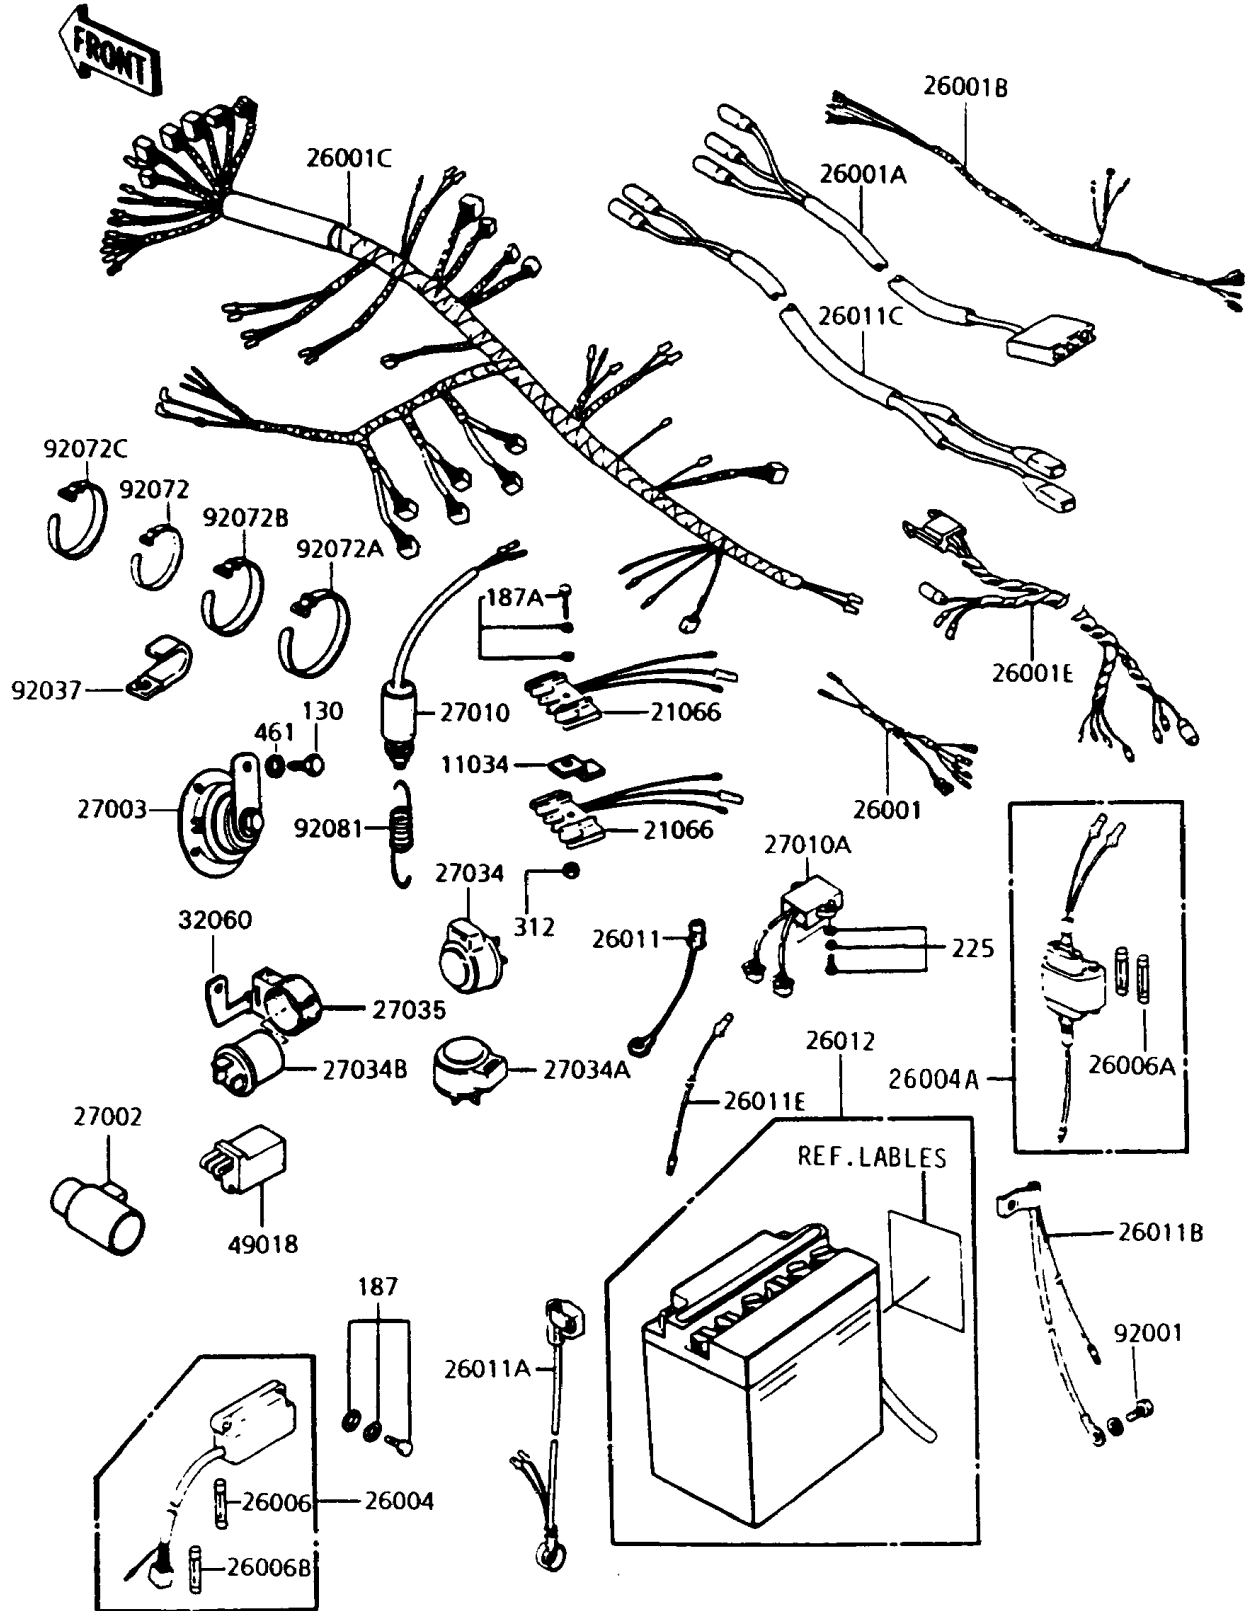

1993 Police 1000 PARTS DIAGRAM

Chassis Electrical Equipment

1993 Police 1000 PARTS LIST

Chassis Electrical Equipment

ITEM NAME	PART NUMBER	QUANTITY
-----------	-------------	----------