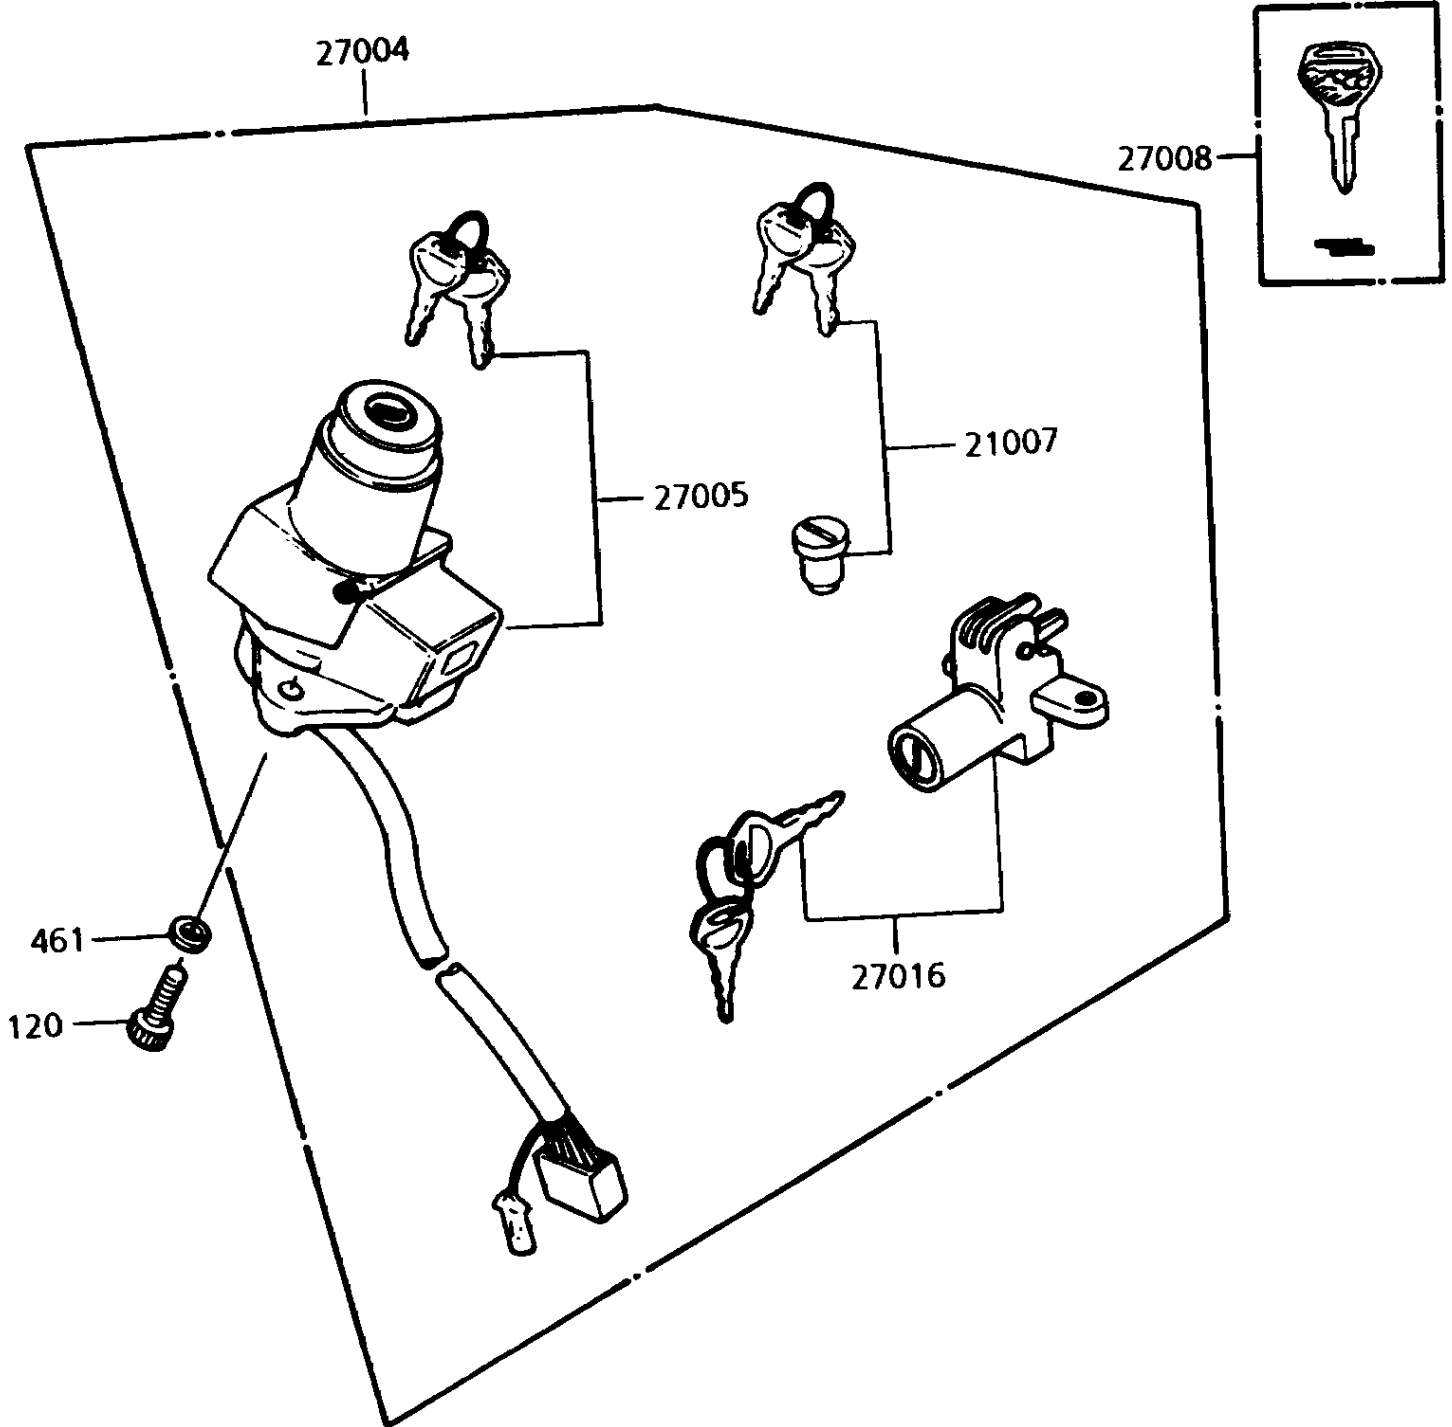

1992 Police 1000 PARTS DIAGRAM

Ignition Switch/Locks/Reflectors

1992 Police 1000 PARTS LIST

Ignition Switch/Locks/Reflectors

ITEM NAME	PART NUMBER	QUANTITY
ROTOR,LOCK,TANK CAP (Ref # 21007)	21007-5005	1
SWITCH-ASSY (Ref # 27004)	27004-5409	1
SWITCH-ASSY-IGNITION (Ref # 27005)	27005-5024	1
KEY-LOCK,BLANK (Ref # 27008)	27008-1103	1
LOCK-ASSY,SEAT (Ref # 27016)	27016-5072	1
BOLT-SOCKET (Ref # 120)	120T0616	2
WASHER-SPRING (Ref # 461)	461L0600	2