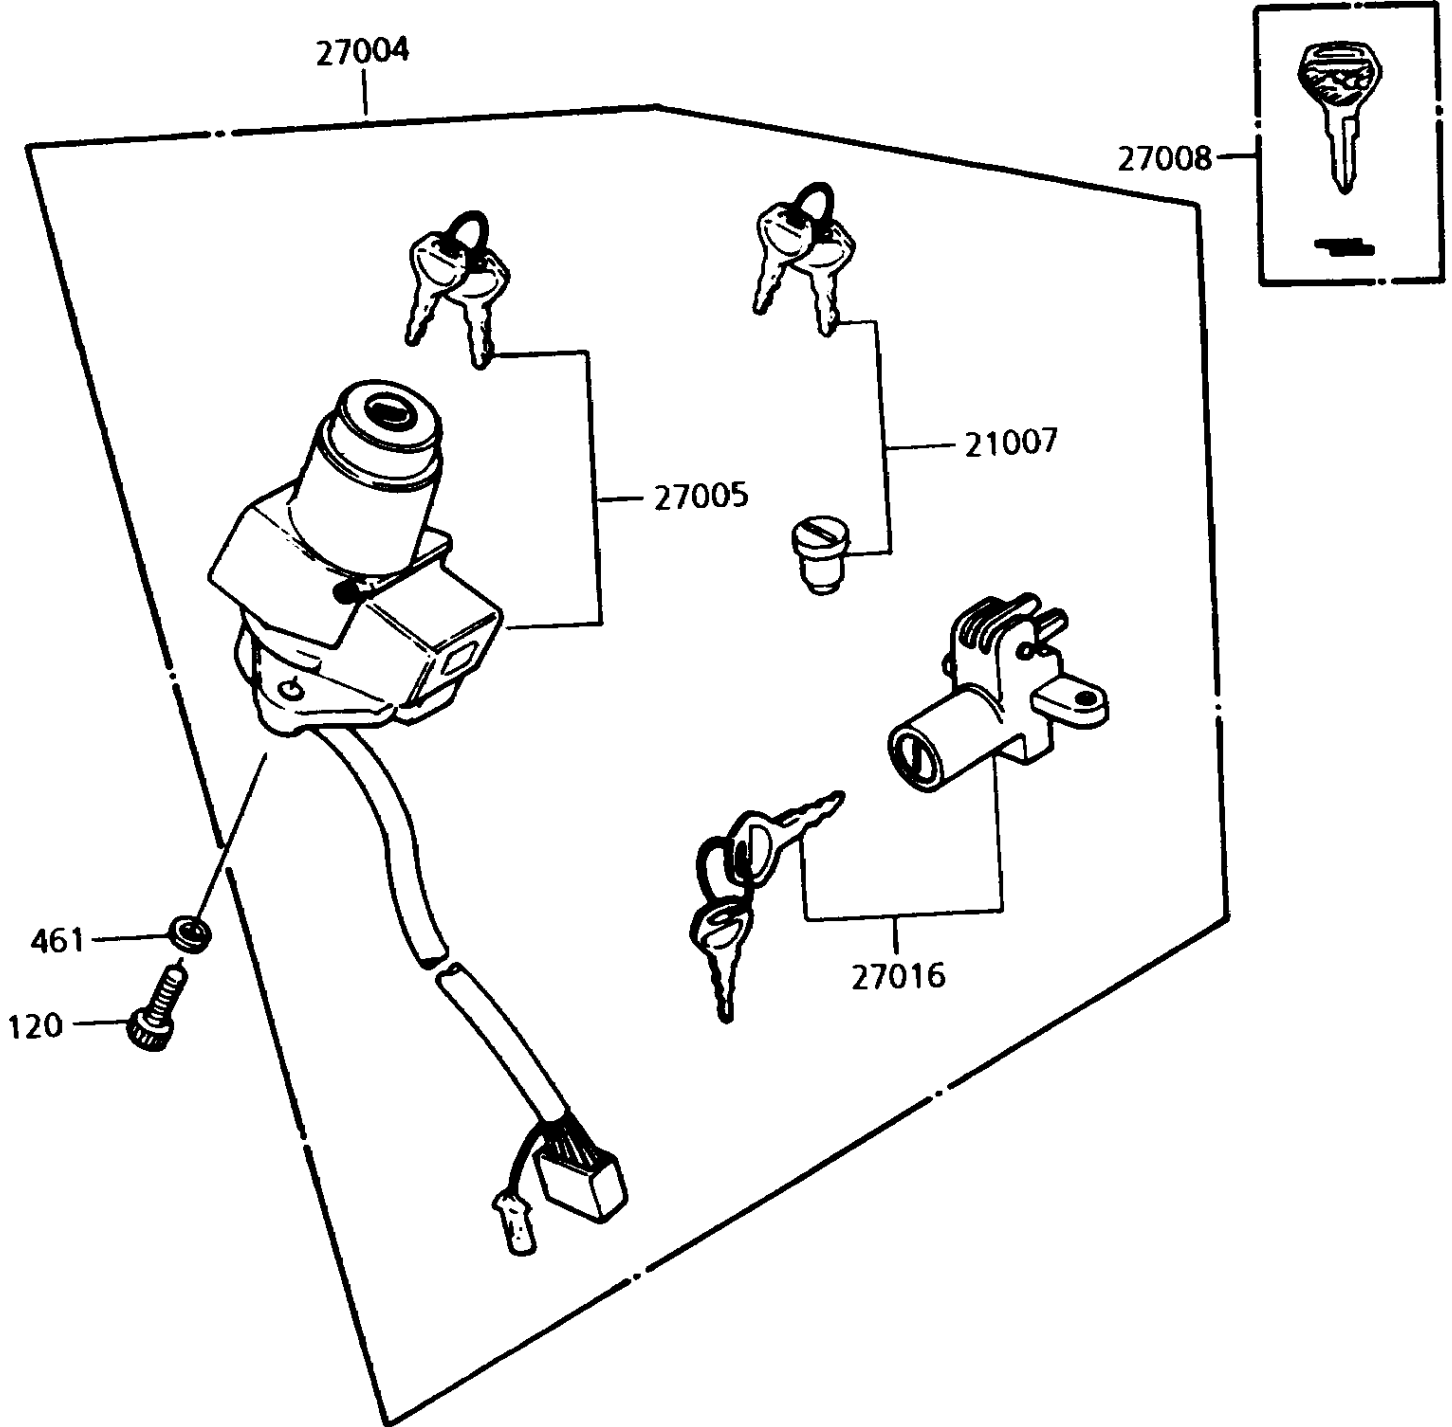

1993 Police 1000 PARTS DIAGRAM

Ignition Switch/Locks/Reflectors

1993 Police 1000 PARTS LIST

Ignition Switch/Locks/Reflectors

ITEM NAME	PART NUMBER	QUANTITY
ROTOR,LOCK,TANK CAP (Ref # 21007)	21007-5005	1
SWITCH-ASSY (Ref # 27004)	27004-5409	1
SWITCH-ASSY-IGNITION (Ref # 27005)	27005-5024	1
KEY-LOCK,BLANK (Ref # 27008)	27008-1103	1
LOCK-ASSY,SEAT (Ref # 27016)	27016-5072	1
BOLT-SOCKET (Ref # 120)	120T0616	2
WASHER-SPRING (Ref # 461)	461L0600	2