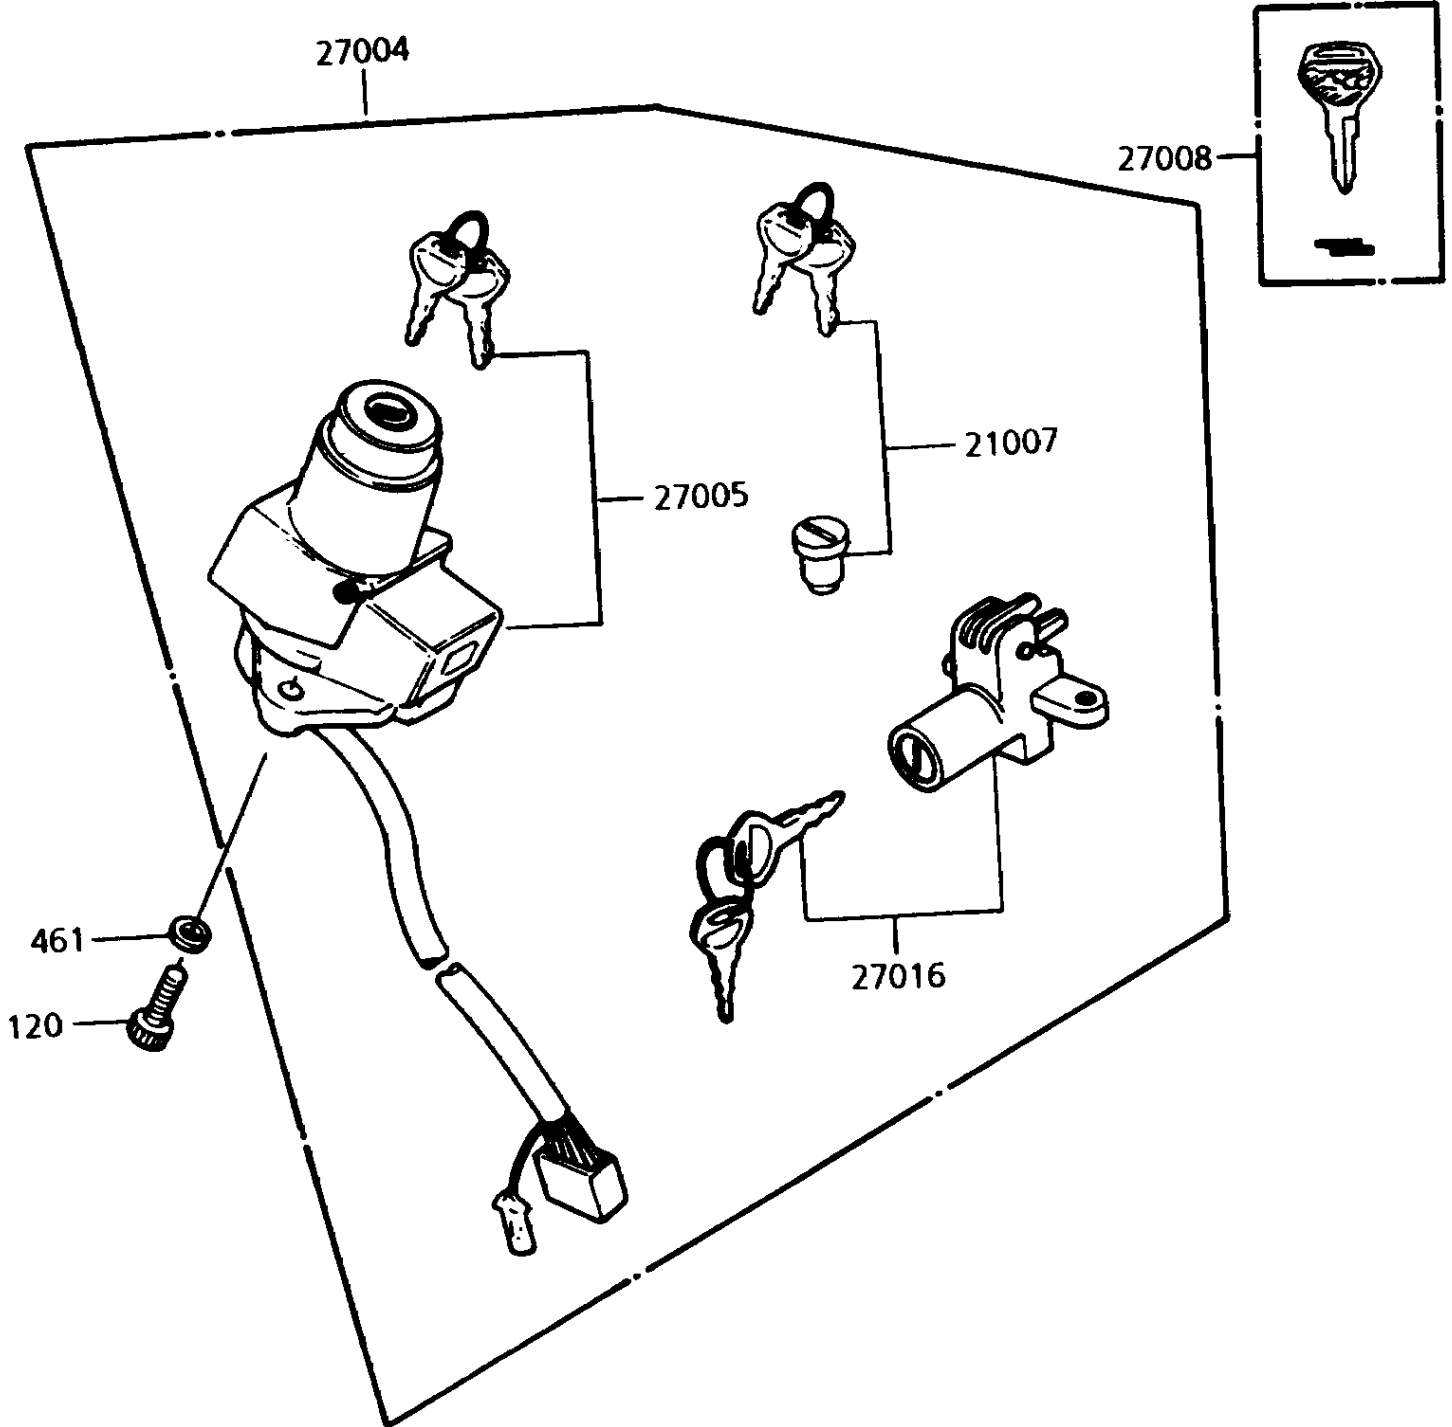

1994 Police 1000 PARTS DIAGRAM

Ignition Switch/Locks/Reflectors

1994 Police 1000 PARTS LIST

Ignition Switch/Locks/Reflectors

ITEM NAME	PART NUMBER	QUANTITY
ROTOR,LOCK,TANK CAP (Ref # 21007)	21007-5005	1
SWITCH-ASSY (Ref # 27004)	27004-5409	1
SWITCH-ASSY-IGNITION (Ref # 27005)	27005-5024	1
KEY-LOCK,BLANK (Ref # 27008)	27008-1103	1
LOCK-ASSY,SEAT (Ref # 27016)	27016-5072	1
BOLT-SOCKET (Ref # 120)	120T0616	2
WASHER-SPRING (Ref # 461)	461L0600	2