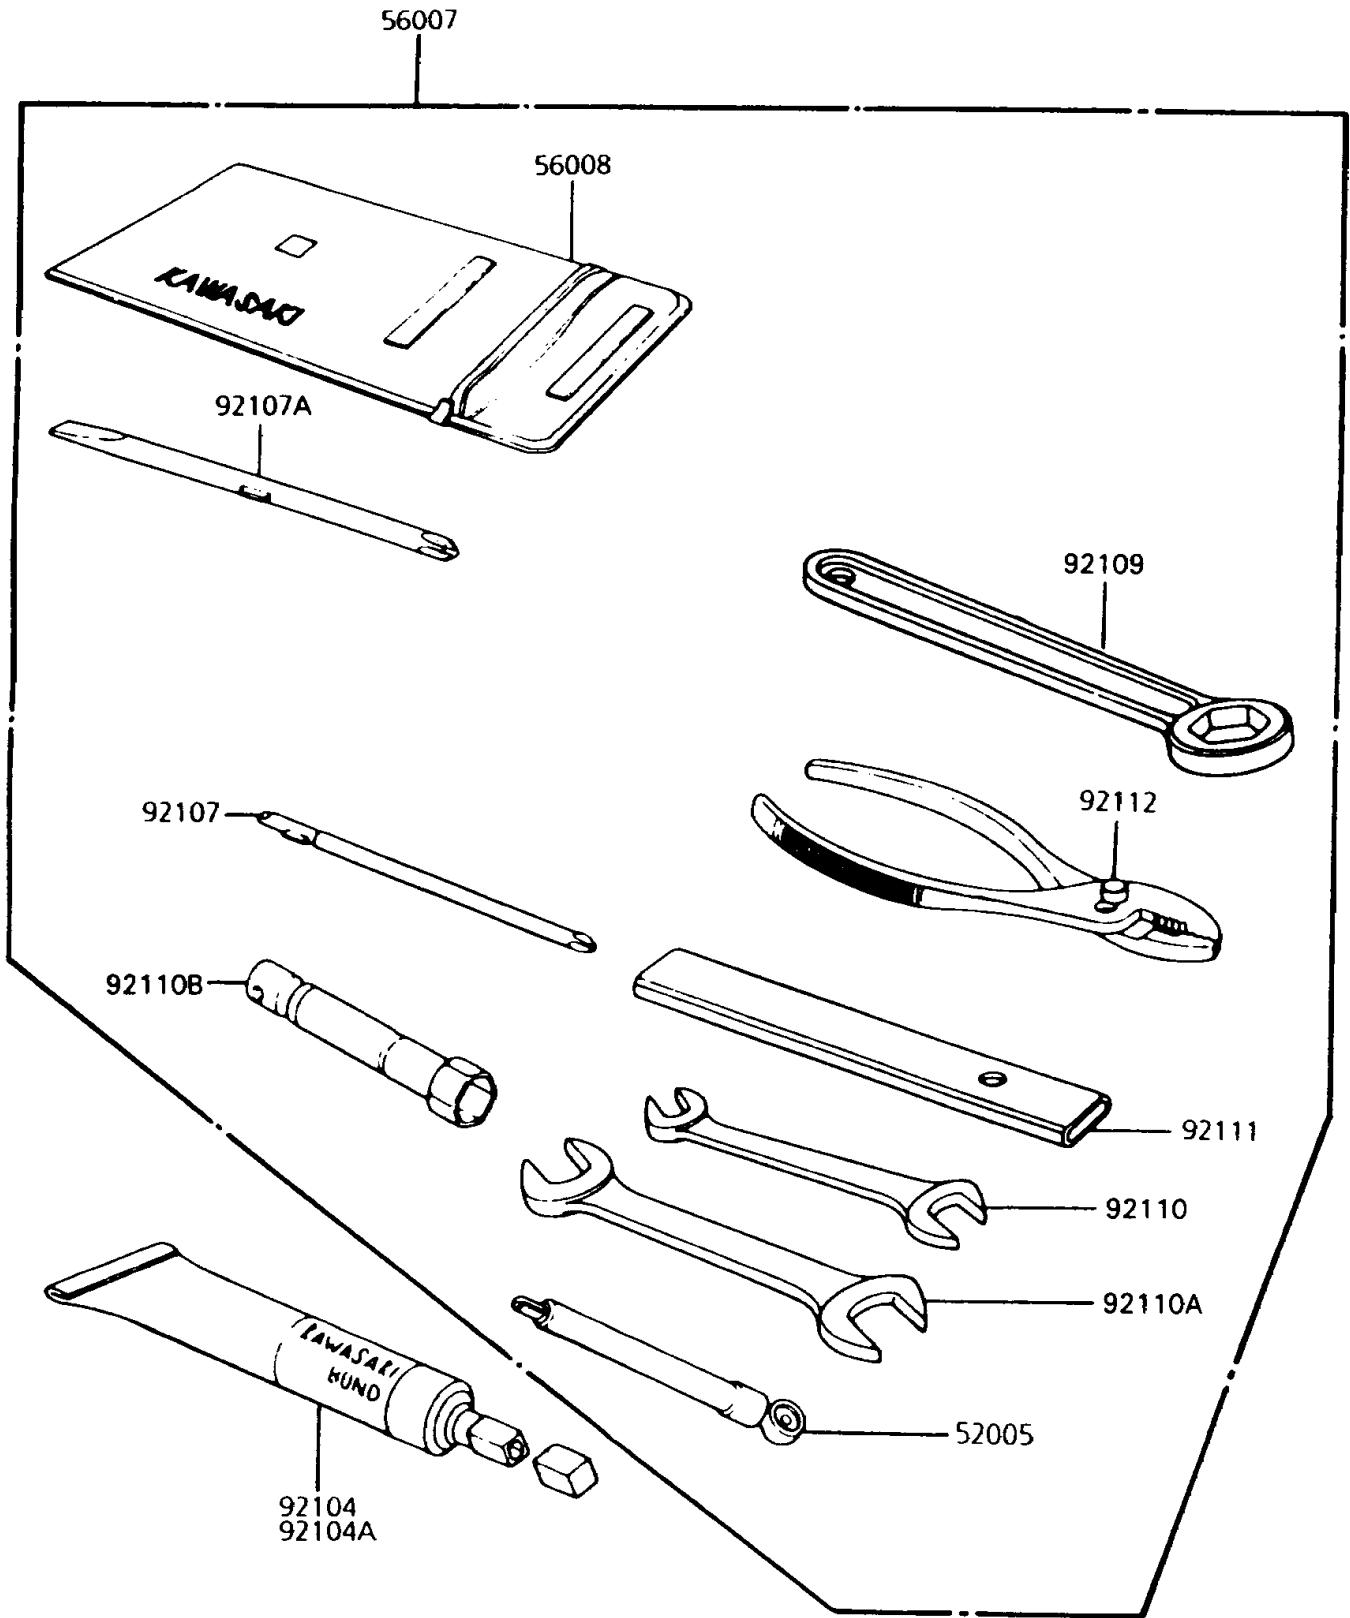

# 1993 Police 1000 PARTS DIAGRAM

Owner's Tools

# 1993 Police 1000 PARTS LIST

## Owner's Tools

ITEM NAME	PART NUMBER	QUANTITY
GAUGE,AIR,3.5KG/CM2 (Ref # 52005)	52005-1031	1
TOOLKIT (Ref # 56007)	56007-1247	1
BAG,TOOL (Ref # 56008)	56008-006	1
GASKET-LIQUID,TUBE,100G,SILVER (Ref # 92104)	92104-002	1
GASKET-LIQUID,TUBE,100G,BLACK (Ref # 92104A)	92104-1003	1
TOOL-DRIVER,#3PHILLIPS (Ref # 92107)	92107-1002	1
TOOL-DRIVER,#2PHILLIPS&SLOT (Ref # 92107A)	92107-1052	1
TOOL-WRENCH,BOX END,27MM (Ref # 92109)	92109-009	1
TOOL-WRENCH,OPEN END,10X12 (Ref # 92110)	92110-1038	1
TOOL-WRENCH,OPEN END,14X17 (Ref # 92110A)	92110-1045	1
TOOL-WRENCH,BOX,21MM (Ref # 92110B)	92110-1115	1
TOOL-BAR,BOX END WRENCH (Ref # 92111)	92111-1052	1
TOOL-PLIERS (Ref # 92112)	92112-003	1