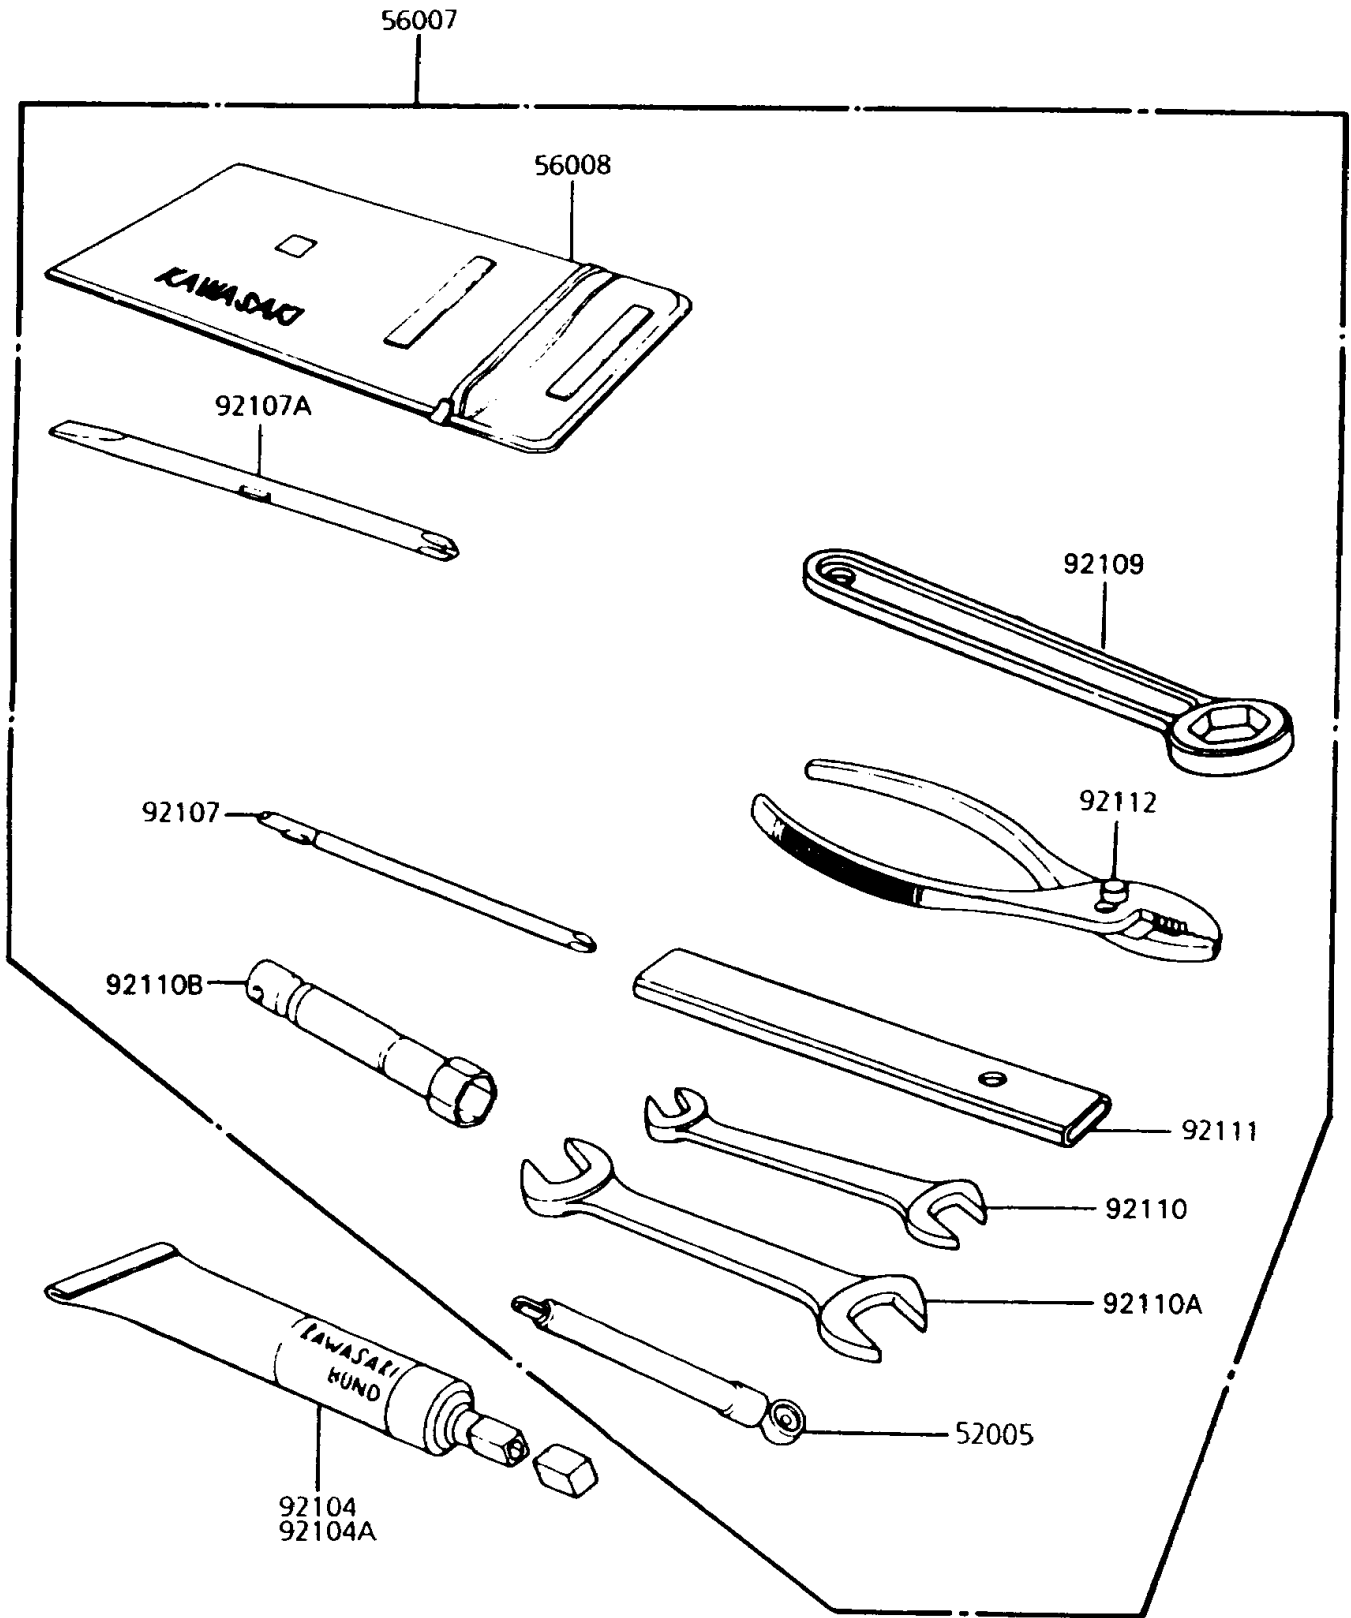

1993 Police 1000 PARTS DIAGRAM

Owner's Tools

1993 Police 1000 PARTS LIST

Owner's Tools

ITEM NAME	PART NUMBER	QUANTITY
GAUGE,AIR,3.5KG/CM2 (Ref # 52005)	52005-1031	1
TOOLKIT (Ref # 56007)	56007-1247	1
BAG,TOOL (Ref # 56008)	56008-006	1
GASKET-LIQUID,TUBE,100G,SILVER (Ref # 92104)	92104-002	1
GASKET-LIQUID,TUBE,100G,BLACK (Ref # 92104A)	92104-1003	1
TOOL-DRIVER,#3PHILLIPS (Ref # 92107)	92107-1002	1
TOOL-DRIVER,#2PHILLIPS&SLOT (Ref # 92107A)	92107-1052	1
TOOL-WRENCH,BOX END,27MM (Ref # 92109)	92109-009	1
TOOL-WRENCH,OPEN END,10X12 (Ref # 92110)	92110-1038	1
TOOL-WRENCH,OPEN END,14X17 (Ref # 92110A)	92110-1045	1
TOOL-WRENCH,BOX,21MM (Ref # 92110B)	92110-1115	1
TOOL-BAR,BOX END WRENCH (Ref # 92111)	92111-1052	1
TOOL-PLIERS (Ref # 92112)	92112-003	1