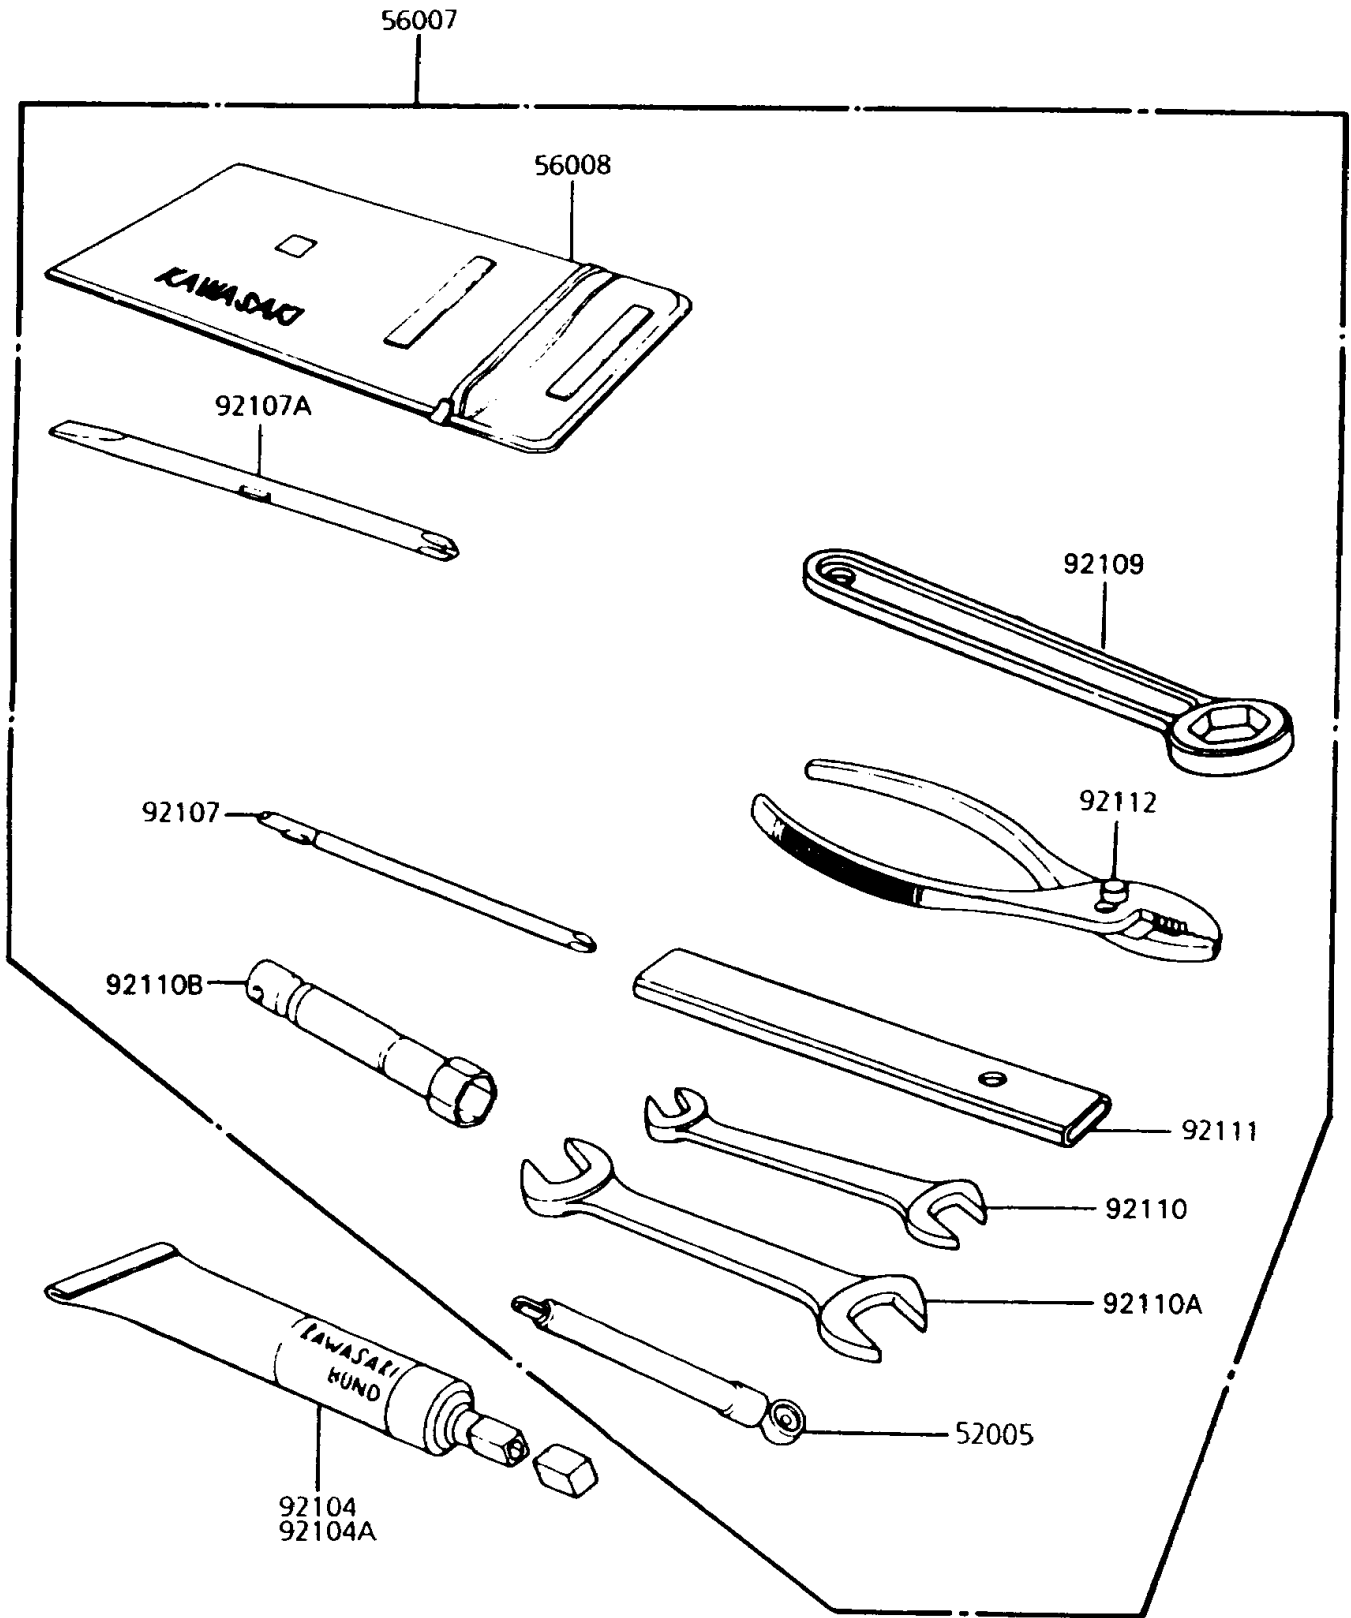

# 1994 Police 1000 PARTS DIAGRAM

Owner's Tools

# 1994 Police 1000 PARTS LIST

## Owner's Tools

ITEM NAME	PART NUMBER	QUANTITY
GAUGE,AIR,3.5KG/CM2 (Ref # 52005)	52005-1031	1
TOOLKIT (Ref # 56007)	56007-1247	1
BAG,TOOL (Ref # 56008)	56008-006	1
GASKET-LIQUID,TUBE,100G,SILVER (Ref # 92104)	92104-002	1
GASKET-LIQUID,TUBE,100G,BLACK (Ref # 92104A)	92104-1003	1
TOOL-DRIVER,#3PHILLIPS (Ref # 92107)	92107-1002	1
TOOL-DRIVER,#2PHILLIPS&SLOT (Ref # 92107A)	92107-1052	1
TOOL-WRENCH,BOX END,27MM (Ref # 92109)	92109-009	1
TOOL-WRENCH,OPEN END,10X12 (Ref # 92110)	92110-1038	1
TOOL-WRENCH,OPEN END,14X17 (Ref # 92110A)	92110-1045	1
TOOL-WRENCH,BOX,21MM (Ref # 92110B)	92110-1115	1
TOOL-BAR,BOX END WRENCH (Ref # 92111)	92111-1052	1
TOOL-PLIERS (Ref # 92112)	92112-003	1