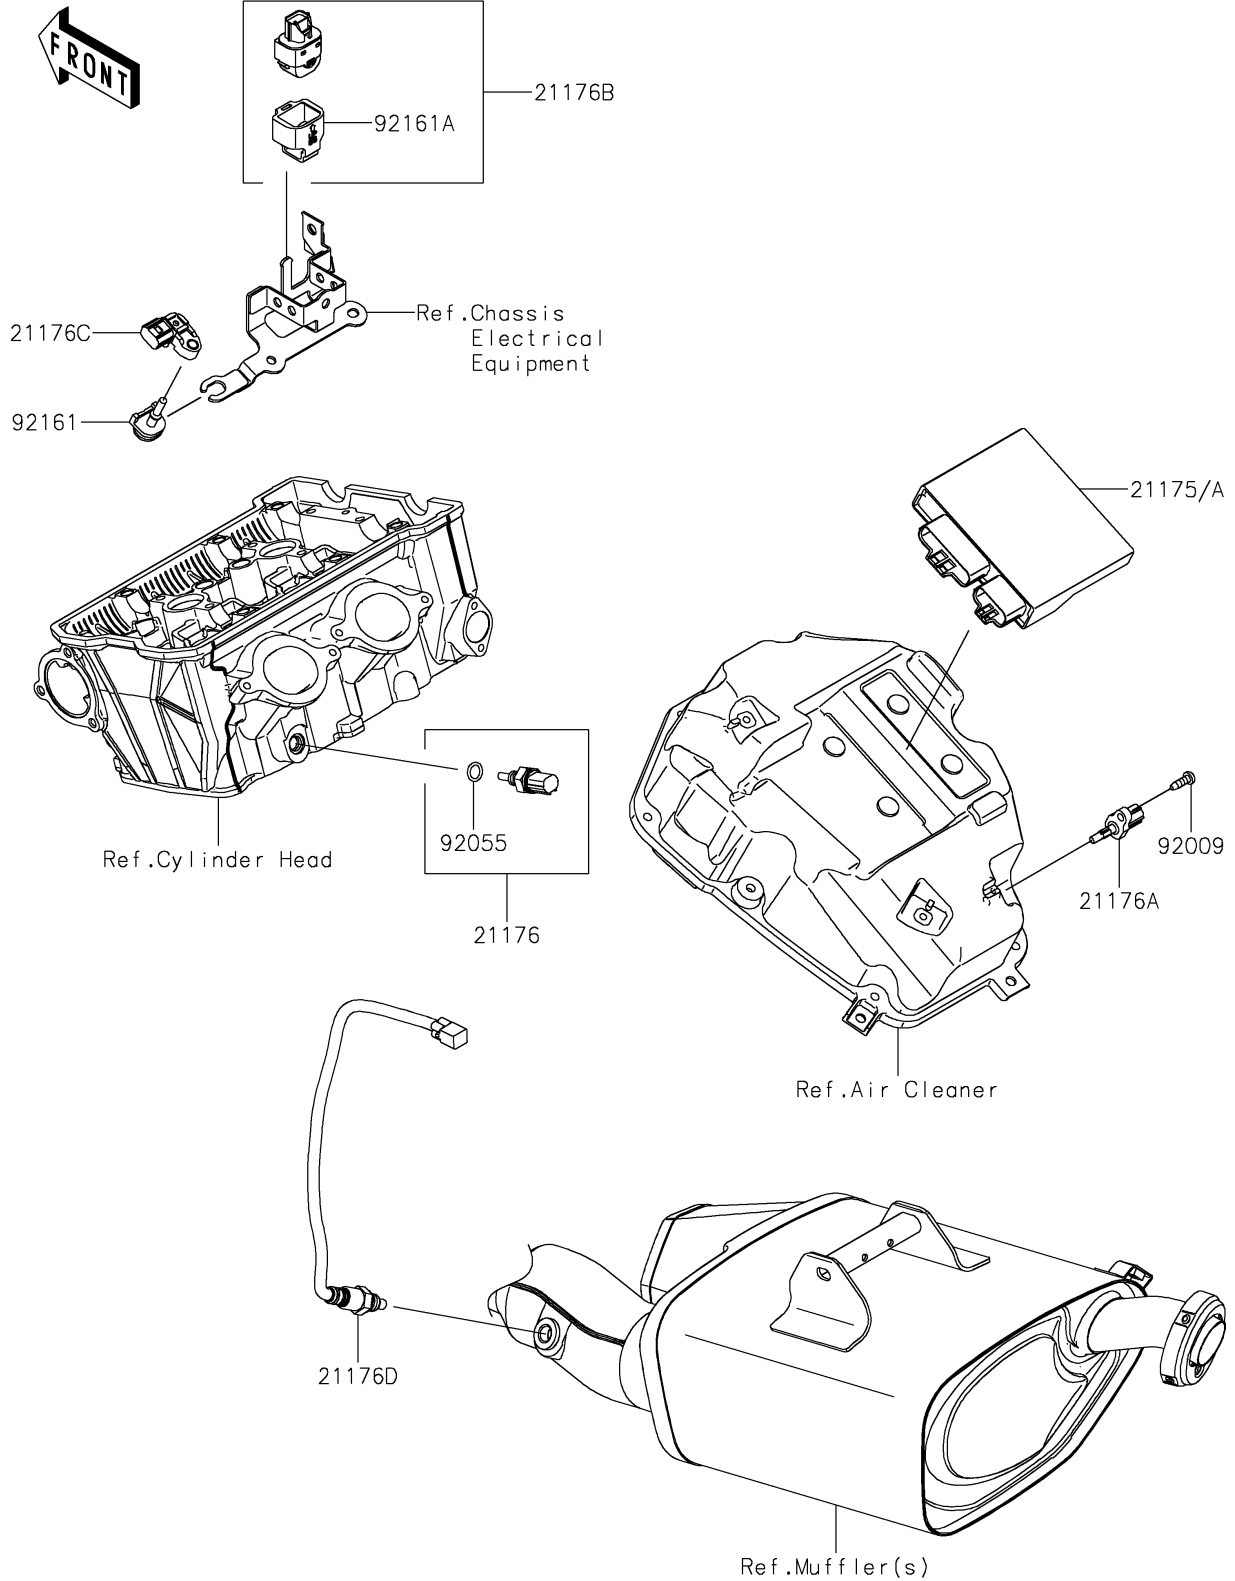

2022 Z650 PARTS DIAGRAM

Fuel Injection

E1530

2022 Z650 PARTS LIST

Fuel Injection

ITEM NAME	PART NUMBER	QUANTITY
SENSOR,WATER TEMP (Ref # 21176)	21176-0009	1
SENSOR,AIR TEMPERATURE (Ref # 21176A)	21176-0048	1
SENSOR,VEHICLE-DOWN (Ref # 21176B)	21176-0704	1
SENSOR,PRESSURE (Ref # 21176C)	21176-0906	1
SENSOR,OXYGEN (Ref # 21176D)	21176-0968	1
SCREW,TAPPING,5X16 (Ref # 92009)	92009-1984	1
RING-O,9.5X1.9 (Ref # 92055)	92055-0016	1
DAMPER (Ref # 92161)	92161-0673	1
DAMPER (Ref # 92161A)	92161-0951	1