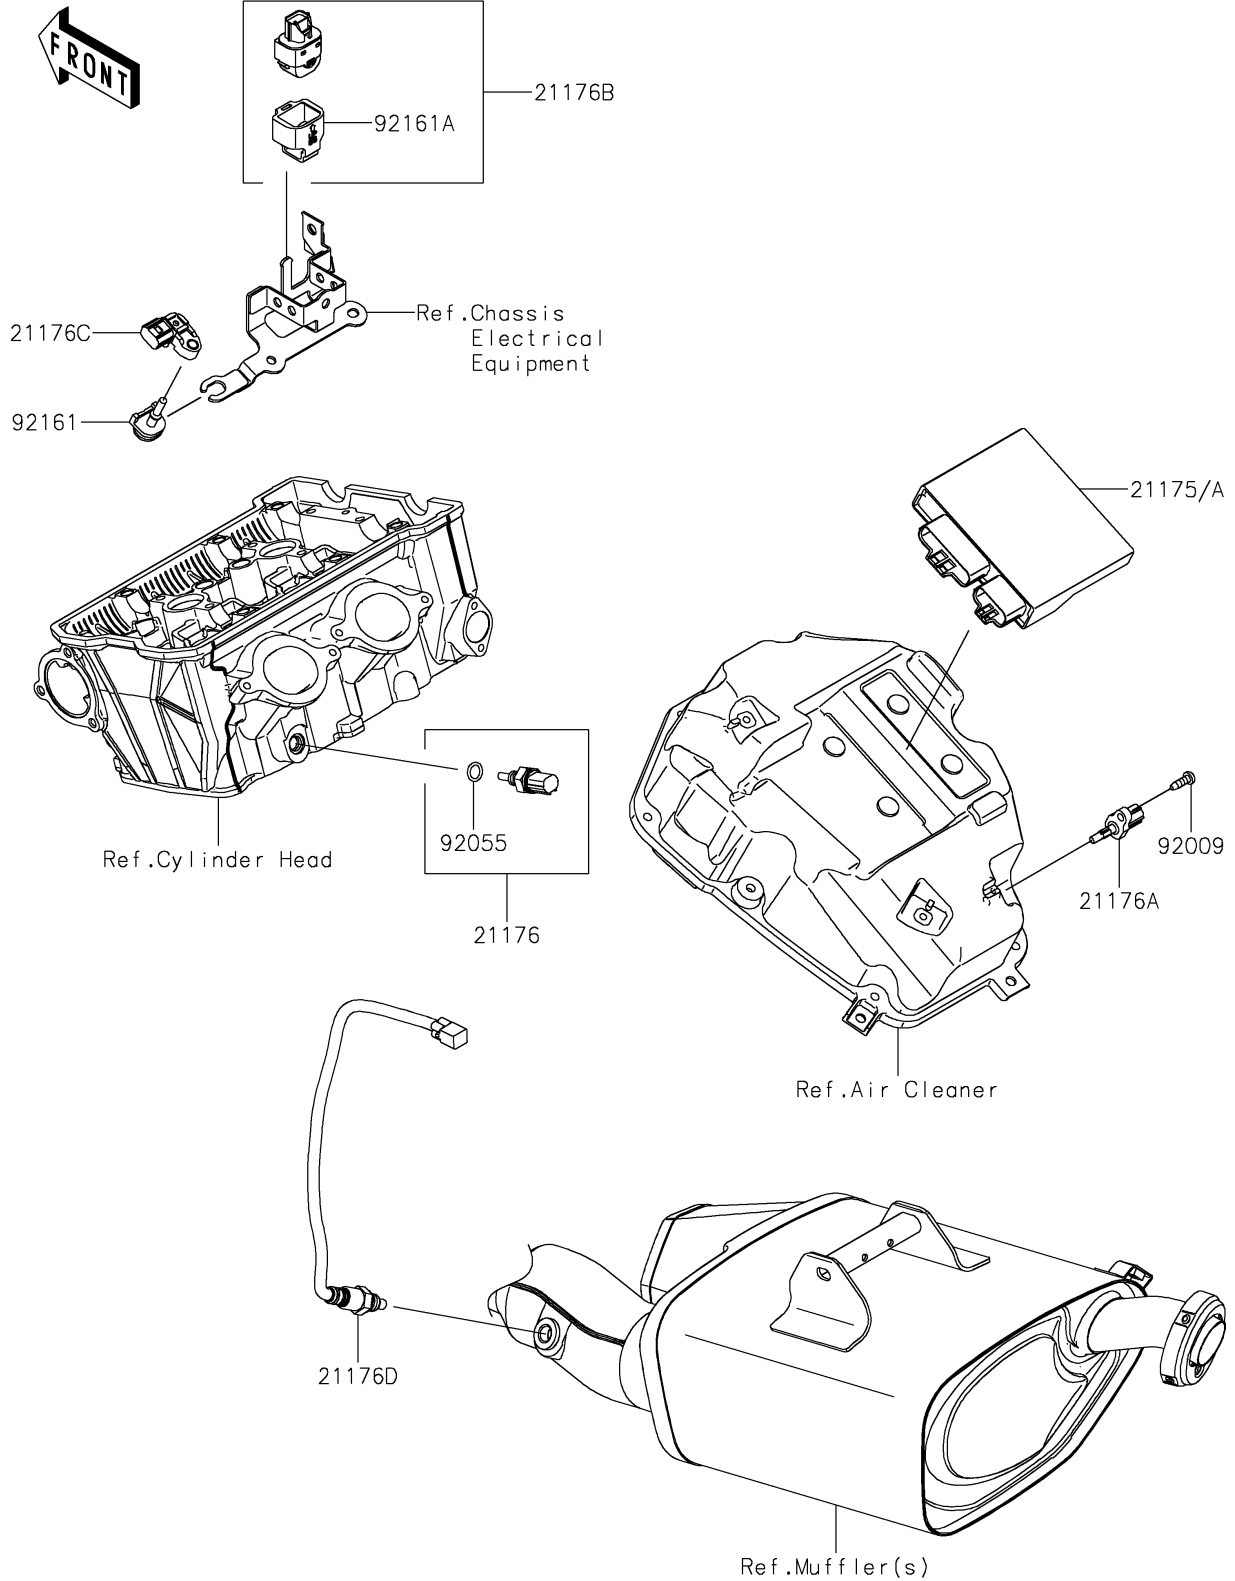

2022 Z650 PARTS DIAGRAM

Fuel Injection

E1530

2022 Z650 PARTS LIST

Fuel Injection

ITEM NAME	PART NUMBER	QUANTITY
CONTROL UNIT-ELECTRONIC (Ref # 21175)	21175-1187	1
CONTROL UNIT-ELECTRONIC (Ref # 21175A)	21175-1194	1
SENSOR,WATER TEMP (Ref # 21176)	21176-0009	1
SENSOR,AIR TEMPERATURE (Ref # 21176A)	21176-0048	1
SENSOR,VEHICLE-DOWN (Ref # 21176B)	21176-0704	1
SENSOR,PRESSURE (Ref # 21176C)	21176-0906	1
SENSOR,OXYGEN (Ref # 21176D)	21176-0968	1
SCREW,TAPPING,5X16 (Ref # 92009)	92009-1984	1
RING-O,9.5X1.9 (Ref # 92055)	92055-0016	1
DAMPER (Ref # 92161)	92161-0673	1
DAMPER (Ref # 92161A)	92161-0951	1