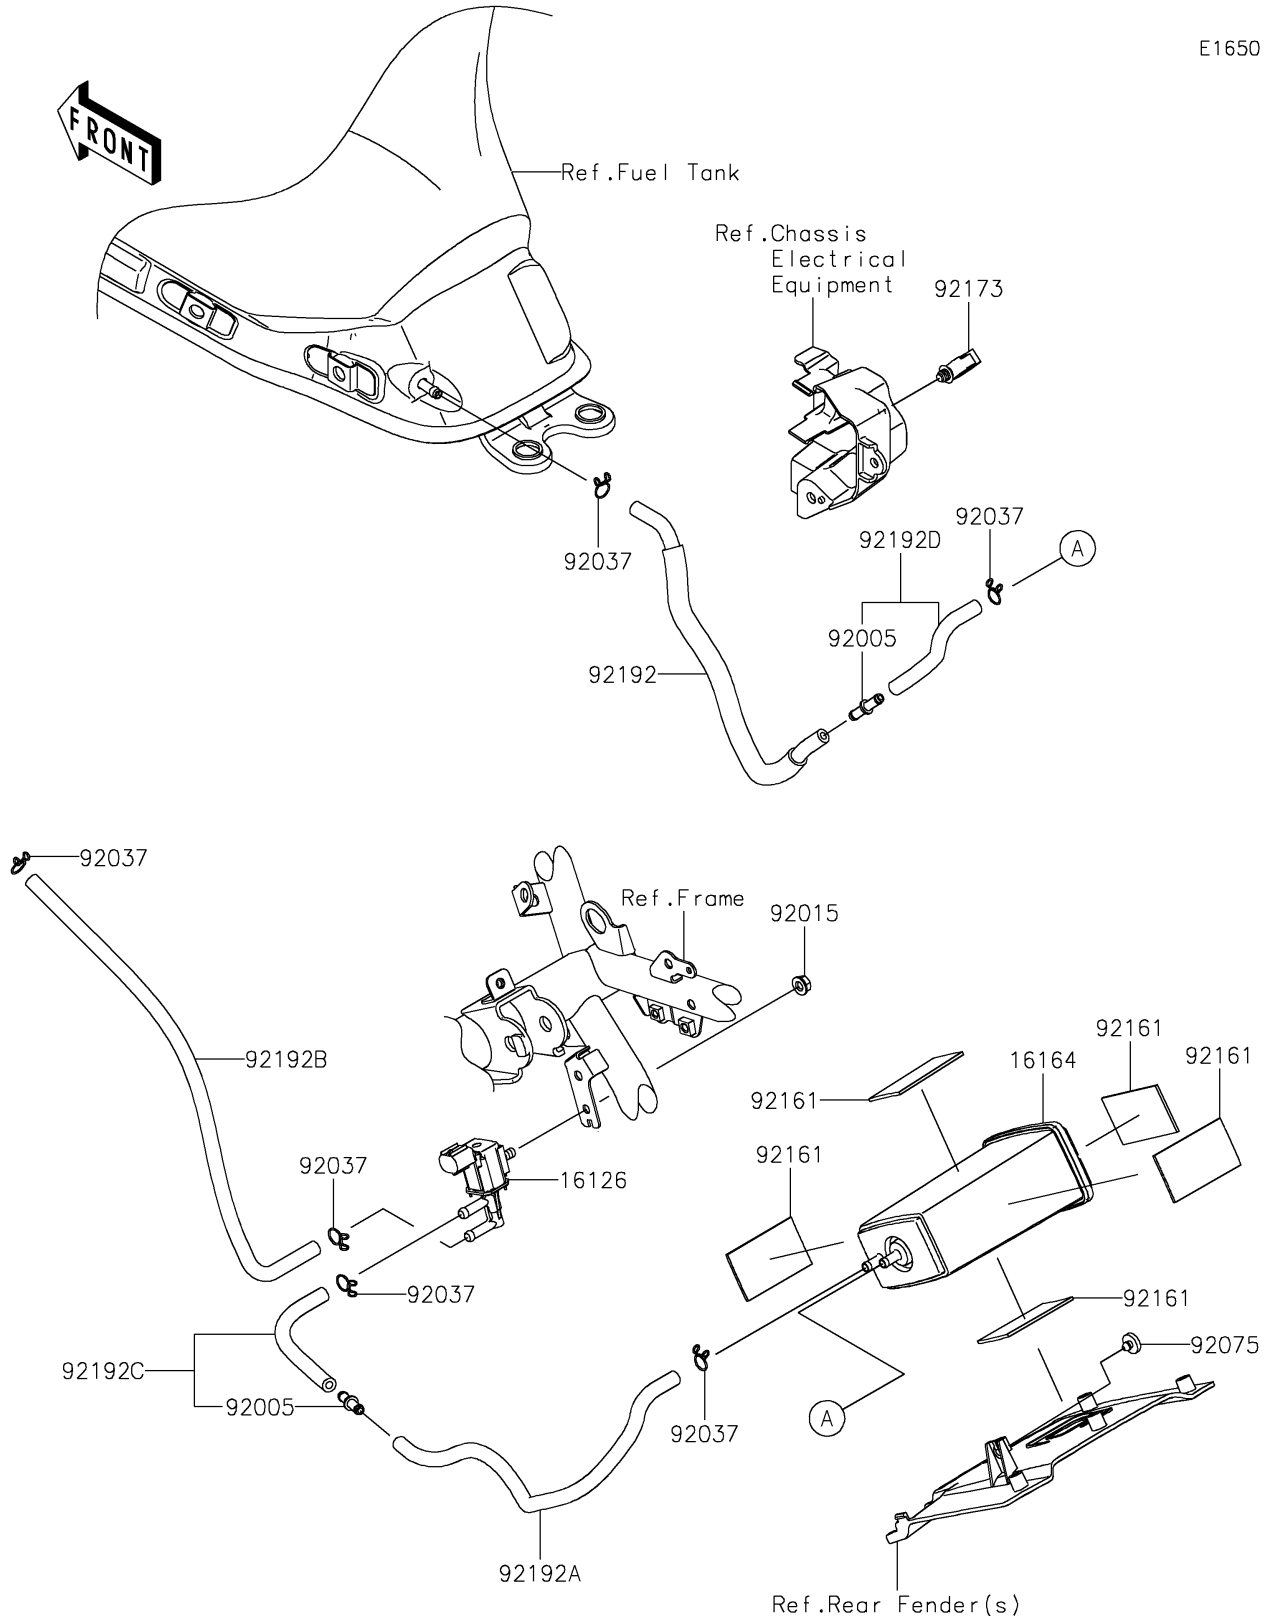

2022 Z650 PARTS DIAGRAM

Fuel Evaporative System(CA)

E1650

2022 Z650 PARTS LIST

Fuel Evaporative System(CA)

ITEM NAME	PART NUMBER	QUANTITY
VALVE,SOLENOID (Ref # 16126)	16126-0705	1
CANISTER (Ref # 16164)	16164-0012	1
FITTING (Ref # 92005)	92005-0721	2
NUT,FLANGED,6MM (Ref # 92015)	92015-1367	1
CLAMP,TUBE (Ref # 92037)	92037-147	6
DAMPER,BOOST SENSOR (Ref # 92075)	92075-2113	1
DAMPER (Ref # 92161)	92161-1883	5
CLAMP,HOLDER CLIP (Ref # 92173)	92173-0868	1
TUBE,TANK-FITTING (Ref # 92192)	92192-1659	1
TUBE,CANISTER-FITTING (Ref # 92192A)	92192-1660	1
TUBE,VALVE-THROTTLE BODY (Ref # 92192B)	92192-1661	1
TUBE,VALVE-FITTING (Ref # 92192C)	92192-1700	1
TUBE,CANISTER-FITTING (Ref # 92192D)	92192-1701	1