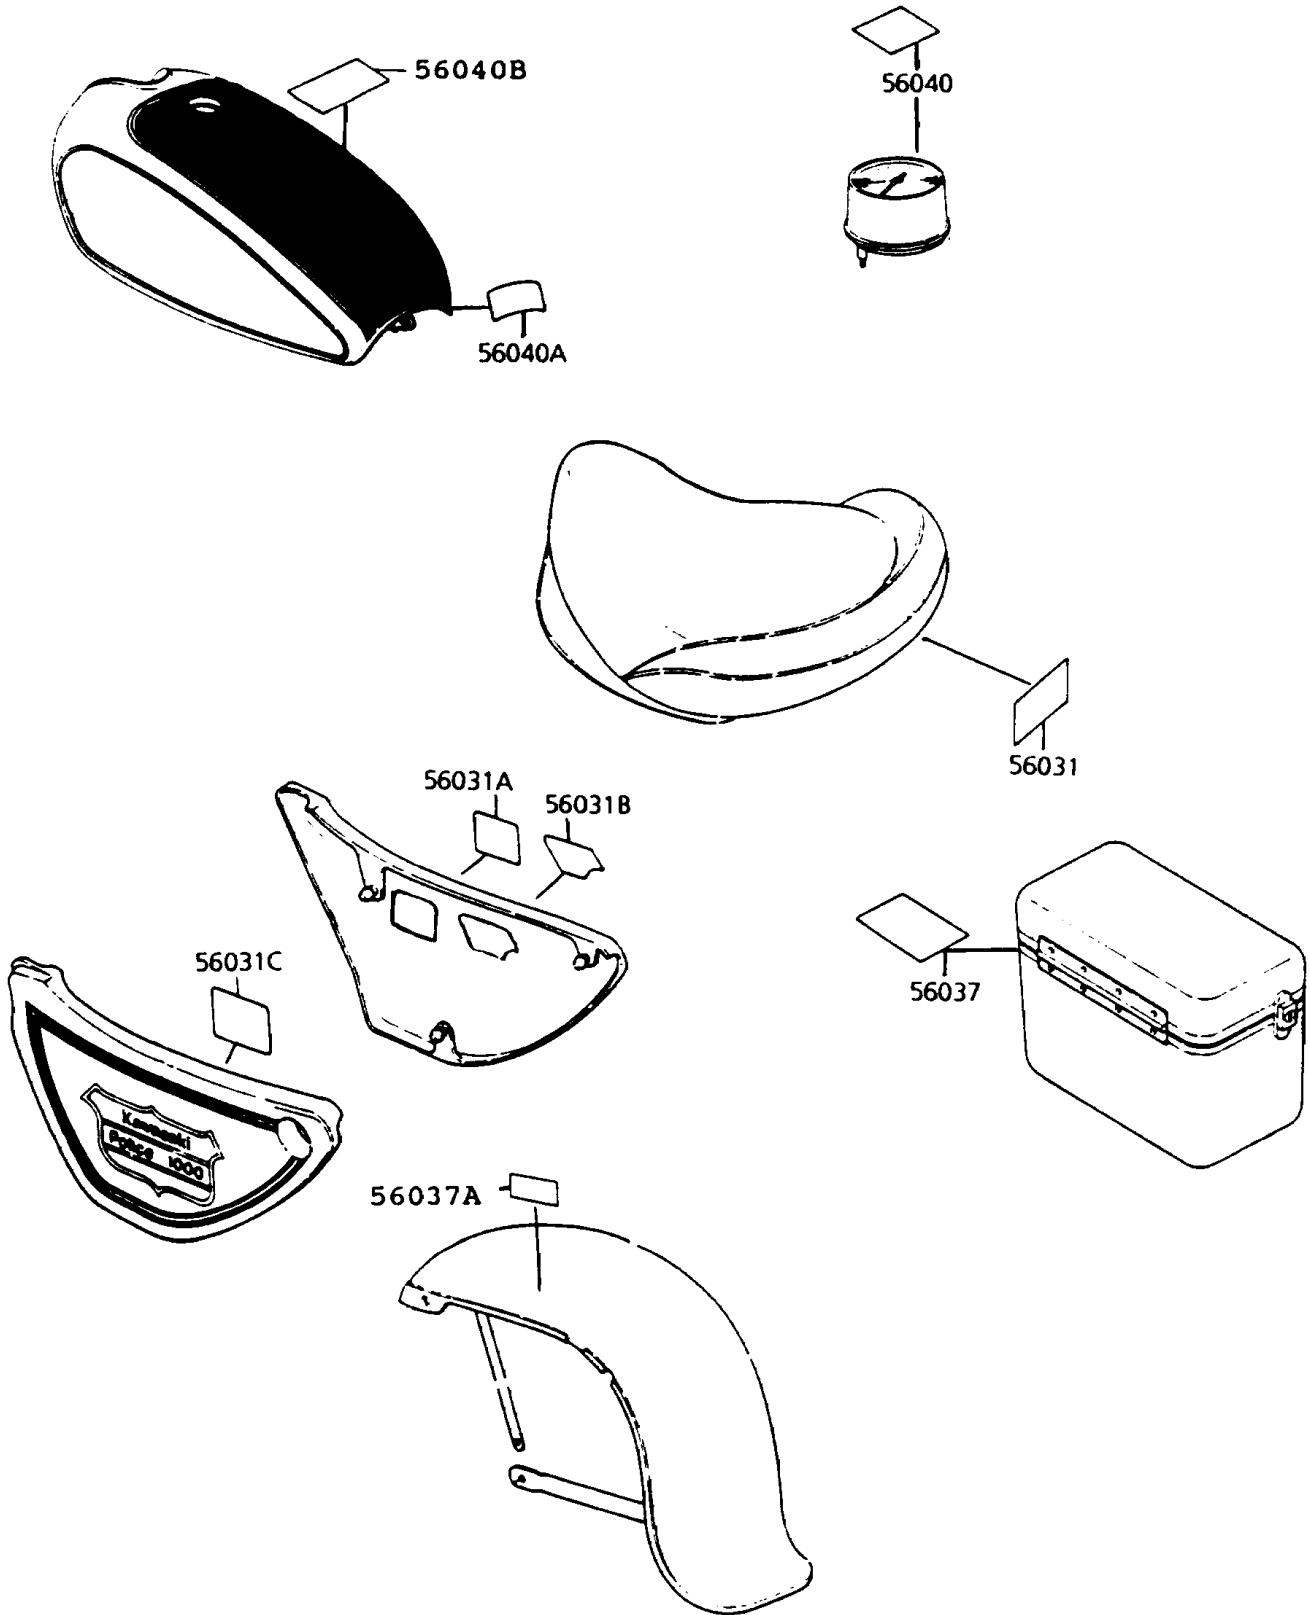

1992 Police 1000 PARTS DIAGRAM

Labels

1992 Police 1000 PARTS LIST

Labels

ITEM NAME	PART NUMBER	QUANTITY
LABEL-MANUAL,CHAIN (Ref # 56031)	56031-1157	1
LABEL-MANUAL,BATTERY VENT (Ref # 56031A)	56031-1159	1
LABEL-MANUAL,OIL & OIL FILTER (Ref # 56031B)	56031-1162	1
LABEL-MANUAL,DAILY SAFETY (Ref # 56031C)	56031-1188	1
LABEL-SPECIFICATION,TIRE&LOAD (Ref # 56037A)	56037-4012	1
LABEL-WARNING,BREAK IN CAUTION (Ref # 56040)	56040-1007	1
LABEL-WARNING,AIR INTAKE (Ref # 56040A)	56040-1014	1
LABEL-WARNING (Ref # 56040B)	56040-1159	1