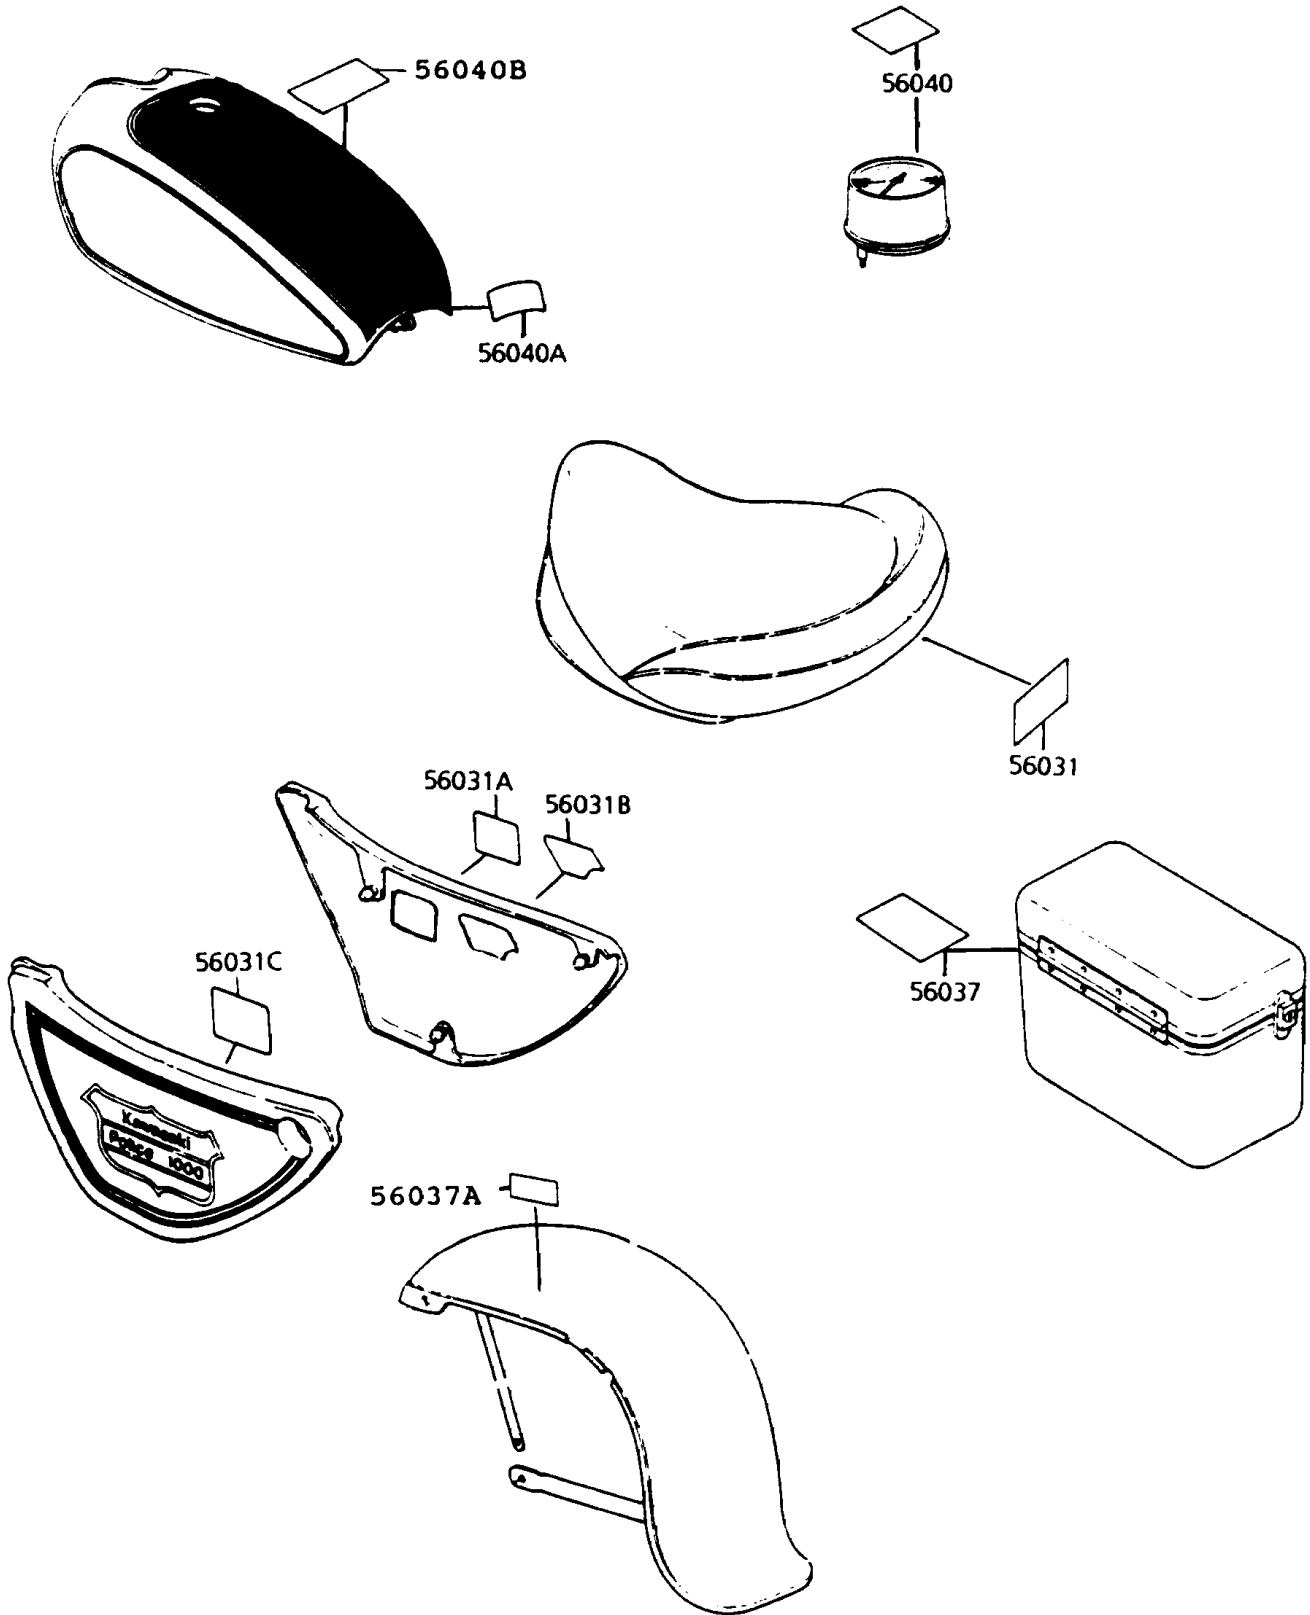

1993 Police 1000 PARTS DIAGRAM

Labels

1993 Police 1000 PARTS LIST

Labels

ITEM NAME	PART NUMBER	QUANTITY
LABEL-MANUAL,CHAIN (Ref # 56031)	56031-1157	1
LABEL-MANUAL,BATTERY VENT (Ref # 56031A)	56031-1159	1
LABEL-MANUAL,OIL & OIL FILTER (Ref # 56031B)	56031-1162	1
LABEL-MANUAL,DAILY SAFETY (Ref # 56031C)	56031-1188	1
LABEL-SPECIFICATION,TIRE&LOAD (Ref # 56037A)	56037-4012	1
LABEL-WARNING,BREAK IN CAUTION (Ref # 56040)	56040-1007	1
LABEL-WARNING,AIR INTAKE (Ref # 56040A)	56040-1014	1
LABEL-WARNING (Ref # 56040B)	56040-1159	1