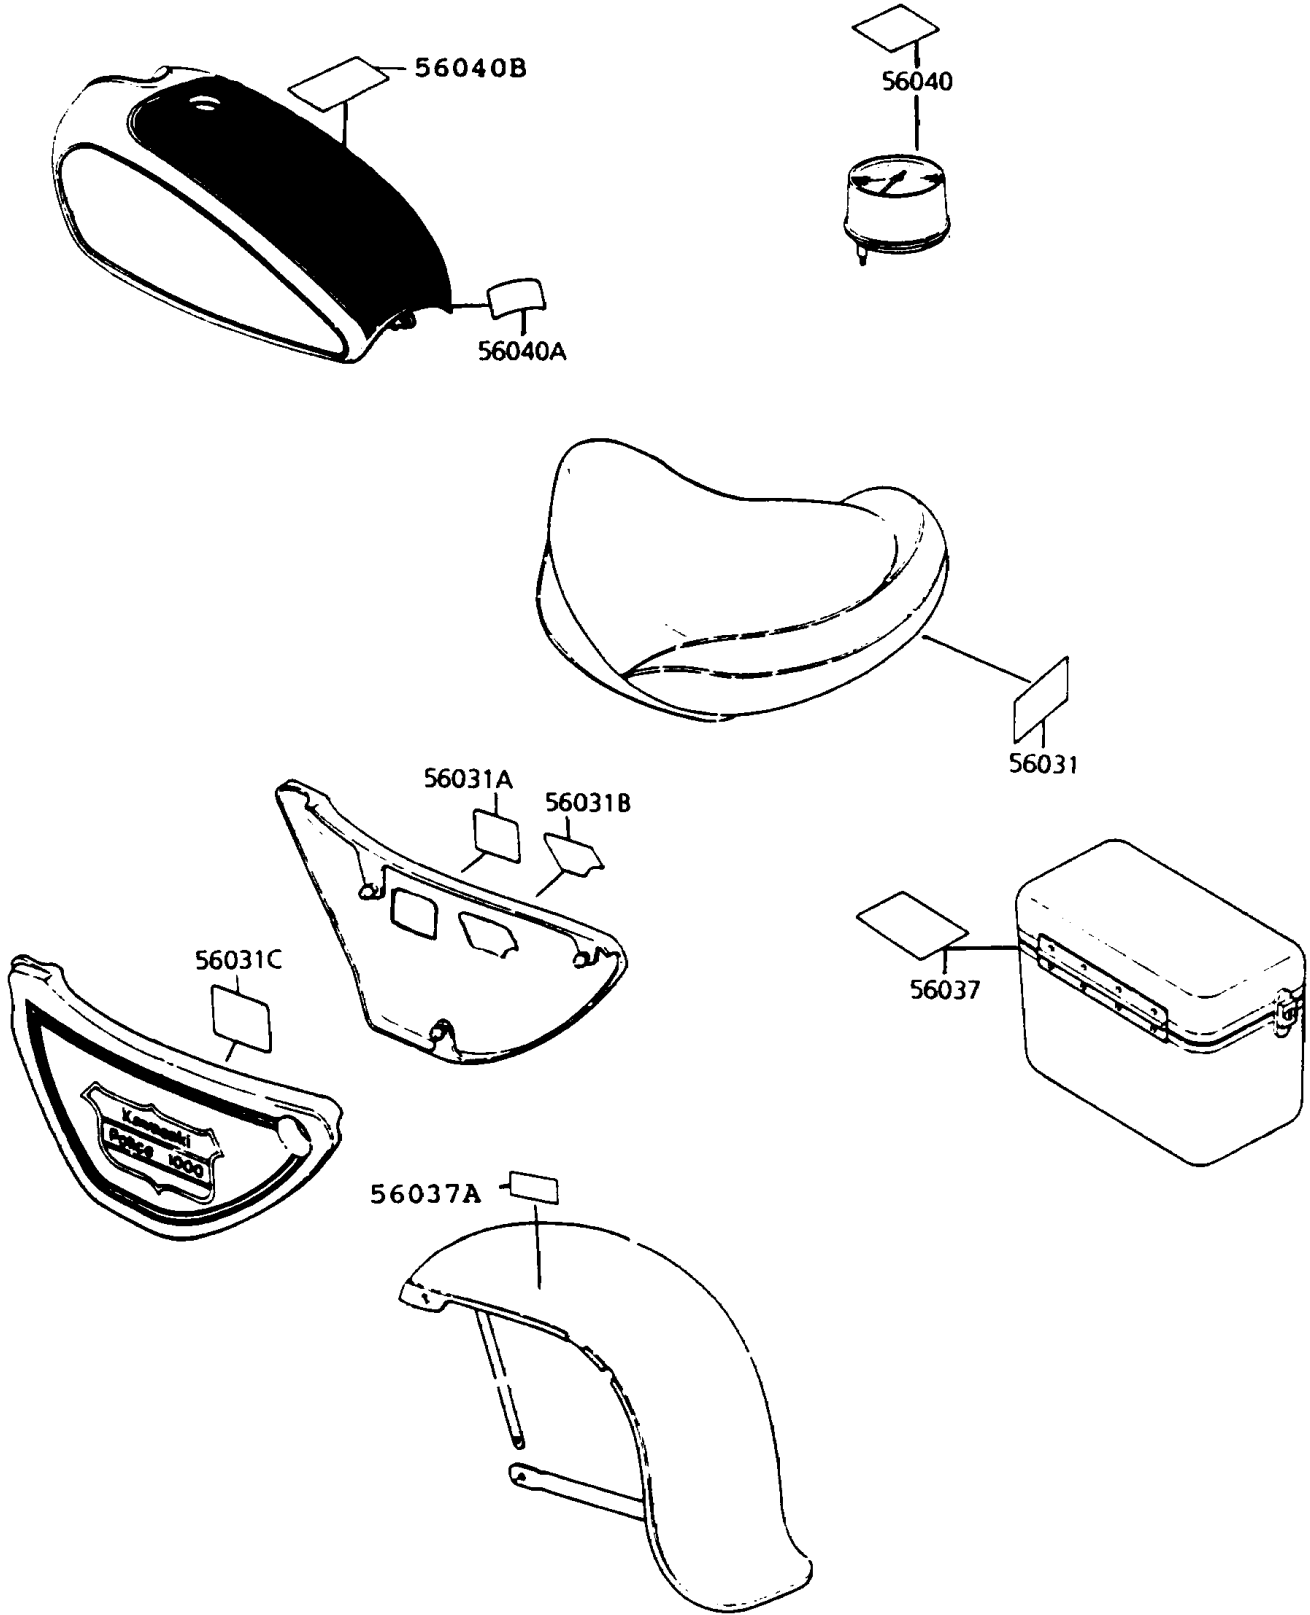

# 1994 Police 1000 PARTS DIAGRAM

Labels

# 1994 Police 1000 PARTS LIST

## Labels

ITEM NAME	PART NUMBER	QUANTITY
LABEL-MANUAL,CHAIN (Ref # 56031)	56031-1157	1
LABEL-MANUAL,BATTERY VENT (Ref # 56031A)	56031-1159	1
LABEL-MANUAL,OIL & OIL FILTER (Ref # 56031B)	56031-1162	1
LABEL-MANUAL,DAILY SAFETY (Ref # 56031C)	56031-1188	1
LABEL-SPECIFICATION,TIRE&LOAD (Ref # 56037)	56037-1633	1
LABEL-WARNING,BREAK IN CAUTION (Ref # 56040)	56040-1007	1
LABEL-WARNING,AIR INTAKE (Ref # 56040A)	56040-1014	1
LABEL-WARNING (Ref # 56040B)	56040-1159	1